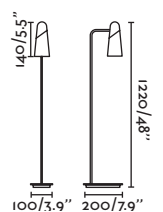

Lao floor

- 29049 ●● Matt Black/Negro Mate + Shiny Black/Negro Brillo **127,50€**

Material Body Aluminium+ABS/Aluminio+ABS

Diff Opal PMMA/PMMA Opal

Light Source SMD LED 4W 3000K 400lm

CRI >80

Class II

Voltage (V/Hz) 100V-240V/50-60Hz

IP 20

Cable 2 MT
350° 180°