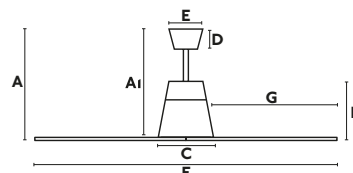

A	A1
390/15.35"	370/14.57"
B	C
200/7.87"	200/7.87"
D	E
55/2.2"	130/5.12"
F	G
ø1300/51.2"	530/20.87"

*Order your Smart Fan with the reference of the fan finished in WP and add the reference 34150-18 of the gear. The price of the gear is with PRO35 discount.
Solicita tu Smart Fan con la referencia del ventilador acabado en WP y añade la referencia 34150-18 del receptor. El precio del receptor es con el descuento PRO35.