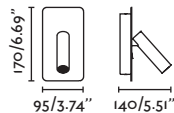

Suau by Nahtrang

Suau recessed

- 62111 Bronze/Bronce **129,95€**
- 62114 Satin Gold/Oro Satinado **129,95€**
- 62126 Satin Nickel/Níquel Satinado **129,95€**
- 62128 Matt Black/Negro Mate **114,15€**
- 62129 Matt White/Blanco Mate **114,15€**

Material Body Steel/Acero
Light Source HIGH POWER LED 3W 3000K 140lm
CRI >80
Class I
Voltage (V/Hz) 100V-240V/50-60Hz
IP 20
Beam angle 30°

Cut out 80x155x43
Driver

Suau USB

- 62116 Matt Black/Negro Mate **113,10€**
- 62117 Matt White/Blanco Mate **113,10€**

Material Body Aluminium+Steel/Aluminio+Acero
Light Source HIGH POWER LED 3W 3000K 140lm
CRI >80
Class I
Voltage (V/Hz) 100V-240V/50-60Hz
IP 20
Beam angle 30°

Driver

Suau

- 62104 Bronze/Bronce **113,85€**
- 62118 Matt Black/Negro Mate **98,35€**
- 62120 Matt White/Blanco Mate **98,35€**
- 62121 Grey/Gris **98,35€**

Material Body Steel/Acero
Light Source HIGH POWER LED 3W 3000K 140lm
CRI >80
Class I
Voltage (V/Hz) 100V-240V/50-60Hz
IP 20
Beam angle 30°

Driver