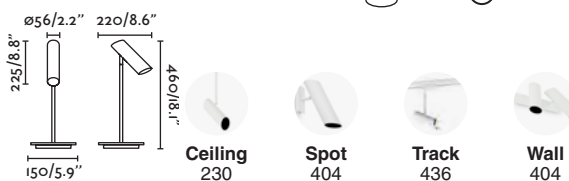

Link floor

- 29883 Matt White/Blanco Mate 133,50€
- 29884 Matt Black/Negro Mate 133,50€
- 29899 Bronze/Bronce 166,55€

Material Body Steel/Acero
Light Source 1 GU10 max. 8W
Bulb incl. No
Recom. Bulb 97685327
Class II
IP 20
Cable 1,9 MT
350° 180°