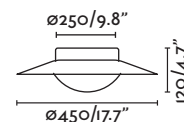

Side by Àlex & Manel Llusçà

Side 200

62132
62133
62134
62135

- Matt White/Blanco Mate **47,00€**
- Matt White/Blanco Mate + Satin Nickel/Níquel Satinado **59,85€**
- Matt Black/Negro Mate + Satin Gold/Oro Satinado **59,85€**
- Matt Black/Negro Mate + Satin Copper/Cobre Satinado **59,85€**

Material Body Steel/Acero
Diff Opal Glass/Cristal Opal

Light Source 1 G9 max. 6W

Bulb incl. No

Recom. Bulb 17443

Class I

IP 20

Side 390

62140
62141
62142
62143

- Matt White/Blanco Mate **150,25€**
- Matt White/Blanco Mate + Satin Nickel/Níquel Satinado **161,75€**
- Matt Black/Negro Mate + Satin Gold/Oro Satinado **170,75€**
- Matt Black/Negro Mate + Satin Copper/Cobre Satinado **170,75€**

Material Body Steel/Acero
Diff Opal Glass/Cristal Opal

Light Source SMD LED 15W 3000K 1200lm

CRI >80

Class I

Voltage (V/Hz) 100V-240V/50-60Hz

IP 20

Driver ✓

Side 450

62144
62145
62146
62147

- Matt White/Blanco Mate **186,15€**
- Matt White/Blanco Mate + Satin Nickel/Níquel Satinado **202,35€**
- Matt Black/Negro Mate + Satin Gold/Oro Satinado **218,50€**
- Matt Black/Negro Mate + Satin Copper/Cobre Satinado **218,50€**

Material Body Steel/Acero
Diff Opal Glass/Cristal Opal

Light Source SMD LED 17W 3000K 1600lm

CRI >80

Class I

Voltage (V/Hz) 100V-240V/50-60Hz

IP 20

Driver ✓