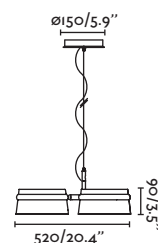

### Slim

24504

● Matt White/Blanco Mate 420,65€

**Material**

**Body** Steel/Acero

**Diff** Opal Glass/Cristal Opal

**Light Source**

SMD LED 40W 3000K 1150lm