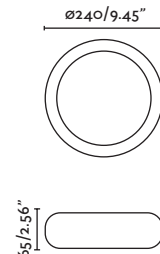

Anga 240

72352
72353

- White/Blanco 134,85€
- Dark Grey/Gris Oscuro 134,85€

Material Body Concrete/Cemento
Diff Opal White PMMA/PMMA Blanco Opal

Light Source SMD LED 18W 2700K 1300lm

CRI >=80

Class I

Voltage (V/Hz) 220V-240V/50-60Hz

IP 44

IK 04

Driver ✓

NEW