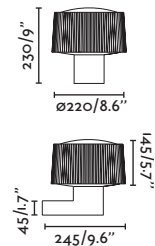

Muffin by Àlex & Manel Llusçà
74432A-04 ● Dark Grey/Gris Oscuro **95,45€**

Material Body Aluminium/Aluminio
Diff Opal PMMA/PMMA Opal

Light Source 1 E27 max. 15W

Bulb incl. No

Recom. Bulb 17437

Class I

IP 44

Bollard
482

Pole
522

Post
480

Suspended
570