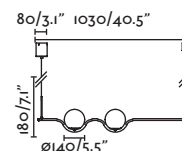

Levita pendant floor

29694

● Shiny Gold/Oro Brillo 435,85€

29699

● Matt Black/Negro Mate 414,30€

Material

Body Steel/Acero

Diff Opal Glass/Cristal Opal

Light Source

SMD LED 6W 2700K 250lm

CRI

>80

Class

II

Voltage (V/Hz)

220V-240V/50-60Hz

IP

20

Cable

1.5 MT

Driver ✓