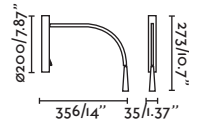

Flin

64318

● Matt White/Blanco Mate 69,45€

64319

● Matt Black/Negro Mate 69,45€

Material

Body Steel+Aluminium+Silicone/Acero+Aluminio+Silicona

Light Source

HIGH POWER LED 3W 3000K 280lm

CRI

>80

Class

I

Voltage (V/Hz)

100V-240V/50-60Hz

IP

20

Beam angle

30°

350°

90°

Driver ✓

Loke

40994

● Shiny Chrome/Cromo Brilllo 48,85€

41019

● Matt White/Blanco Mate 50,90€

41020

● Matt Black/Negro Mate 50,90€

Material

Body Aluminium+Steel/Aluminio+Acero

Light Source

HIGH POWER LED 3W 3000K 150lm

CRI

>80

Class

II

Voltage (V/Hz)

100V-240V/50-60Hz

IP

20

Beam angle

30°

350°

90°

Driver ✓

Loke recessed

40996

● Shiny Chrome/Cromo Brilllo 48,85€

Material

Body Aluminium+Steel/Aluminio+Acero

Light Source

HIGH POWER LED 3W 3000K 150lm

CRI

>80

Class

II

Voltage (V/Hz)

100V-240V/50-60Hz

IP

20

Beam angle

30°

350°

90°

Driver ✓

Cut out

ø60

350°

90°

Driver ✓