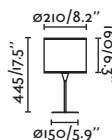

Mambo table S

64317-47 ●● Black/Negro + Rattan/Ratán 179,95€

Material	Body Steel/Acero Shade Rattan/Ratán
Light Source	1 E27 max. 15W
Bulb incl.	No
Recom. Bulb	17463
Class	II
IP	20
Cable	1.5 MT 🔌