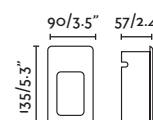

Galo R

70265

● Matt White/Blanco Mate **78,80€**

Material

Body Aluminium/Aluminio

Diff Transparent Glass/Cristal Transparente

Light Source

COB LED 3W 3000K 200lm

CRI

>80

Class

I

Voltage (V/Hz)

100V-240V/50-60Hz

IP

54

IK

05

Cut out

73x60

ASYMMETRIC
ASIMÉTRICO

Driver ☒ ☒

Nase SQ

70395

● Matt White/Blanco Mate **48,05€**

70398

● Dark Grey/Gris Oscuro **51,10€**

Material

Body Aluminium/Aluminio

Diff Transparent PC/PC Transparente

Light Source

SMD LED 3W 3000K 100lm

CRI

>80

Class

II

Voltage (V/Hz)

220V-240V/50-60Hz

IP

44

Beam angle

120°

Cut out

92x87

Driver ☒ ☒

Nase RCT

70396

● Matt White/Blanco Mate **51,10€**

70399

● Dark Grey/Gris Oscuro **50,80€**

Material

Body Aluminium/Aluminio

Diff Transparent PC/PC Transparente

Light Source

SMD LED 3W 3000K 100lm

CRI

>80

Class

II

Voltage (V/Hz)

220V-240V/50-60Hz

IP

44

Beam angle

120°

Cut out

132x90

ASYMMETRIC
ASIMÉTRICO

Driver ☒ ☒