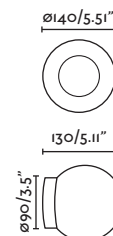

Moy

- 40090 Satin Gold/Oro Satinado **92,70€**
- 40091 Shiny Chrome/Cromo Brillo **92,70€**
- 40092 Bronze/Bronce **92,70€**
- 40093 Matt Black/Negro Mate **90,05€**

Material Body Steel/Acero
Diff Opal Glass/Cristal Opal

Light Source SMD LED 4W 3000K 300lm

CRI >80

Class II

Voltage (V/Hz) 100V-240V/50-60Hz

IP 44

Driver