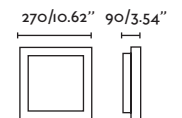

Tola 320

62969

● Matt White/Blanco Mate 88,25€

Material

Body Aluminium/Aluminio

Diff Opal PC/PC Opal

Light Source

2 E27 max. 15W

Bulb incl.

No

Recom. Bulb

17437

Class

II

IP

44