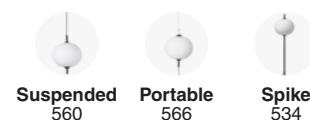

Saigon out 670 R45

71576-04 ● Dark Grey/Gris Oscuro + White/Blanco 334,35€

Material	Body Aluminium/Aluminio Diff Opal PEMD/PEMD Opal Shade PEMD
Light Source	1 E27 max. 15W
Bulb incl.	No
Recom. Bulb	17463
Class	II
IP	44
Cable	2 MT