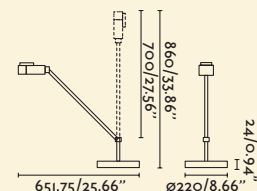

Inviting

- 57312 ● Matt White/Blanco Mate 268,25€
- 57313 ● Black/Negro 268,25€
- 57314 ● Yellow/Amarillo 268,25€

Material Body Aluminium+Steel/Aluminio+Acero
Diff Transparent/Transparente

Light Source SMD LED 6W 410lm
Dimmable K 2700 - 4800K
CRI >80
Class II
Voltage (V/Hz) 100V-240V/50-60Hz
IP 20
Cable 1.9 MT

Wall
248