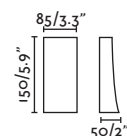

Tinia

71353

● Dark Grey/Gris Oscuro 51,30€

Material

Body Aluminium/Aluminio

Diff Opal PC/PC Opal

Light Source

1 E27 max. 15W

Bulb incl.

No

Recom. Bulb

17463

Class

I

IP

44