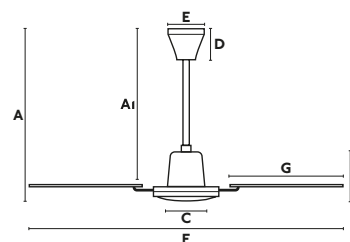

A	A1
600/23.62"	500/19.69"
B	C
160/6.3"	200/7.87"
D	E
60/2.4"	130/5.12"
F	G
1400/55.1"	590/23.23"