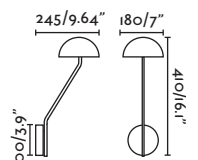

IP

20

Driver ✓