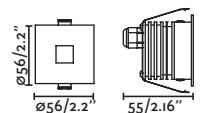

Material Body PVC

*Drivers info pag. 818-819