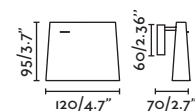

IP

20

350° 90° Driver