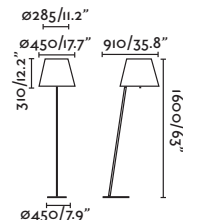

Moma floor

- 68502 Shiny Chrome/Cromo Brillo + White/Blanco 377,20€
- 68503 Shiny Chrome/Cromo Brillo + Black/Negro 377,20€

Material Body Steel/Acero
Diff Opal PC/PC Opal
Shade Textile/Textil

Light Source 1 E27 max. 15W

Bulb incl. No

Recom. Bulb 17463

Class II

IP 20

Cable 2.1 MT