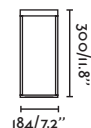

2700K

3000K

Kasp 300

71912

● Black/Negro 189,50€

Material

Body Aluminium/Aluminio

Diff Transparent PC/PC Transparente

Light Source

SMD LED 2W 150lm

Dimmable K

2700 - 3000K

CRI

>80

Class

III

IP

65

Battery incl.

Yes

20h Charge Max. 20h Worktime

USB

USB-C

2700K

3000K

Kasp 500

71913

● Black/Negro 193,20€

Material

Body Aluminium/Aluminio

Diff Transparent PC/PC Transparente

Light Source

SMD LED 2W 150lm

Dimmable K

2700 - 3000K

CRI

>80

Class

III

IP

65

Battery incl.

Yes

20h Charge Max. 20h Worktime

USB

USB-C

Wall accessory/Accesorio applique

71914

● Black/Negro 28,75€

Material

Body Aluminium/Aluminio