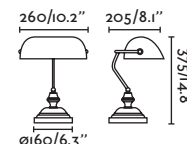

Banker

68334

● Old Gold/Oro Viejo + Green/Verde 122,60€

Material Body Steel/Acero

Diff Glass/Cristal

Light Source 1 E27 max. 15W

Bulb incl. No

Recom. Bulb 17463

Class II

IP 20

Cable 1.9 MT

Gru

51916

● Matt White/Blanco Mate 42,75€

51917

● Matt Black/Negro Mate 42,75€

Material Body Steel/Acero

Light Source 1 E27 max. 15W

Bulb incl. No

Recom. Bulb 17463

Class II

IP 20

Cable 1.7 MT