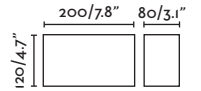

Tane

72269

● Dark Grey/Gris Oscuro **81,50€**

Material Body Aluminium/Aluminio
Diff Opal Glass/Cristal Opal

Light Source SMD LED 7W 3000K 280lm

CRI >80

Class I

Voltage (V/Hz) 100V-240V/50-60Hz

IP 44

Driver ✓