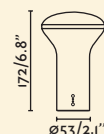

USB

PIN MAGNETICO