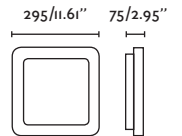

Material

Body Aluminium/Aluminio

Diff Opal PS/PS Opal

Light Source SMD LED 20W 3000K 1600lm

CRI >80

Class II

Voltage (V/Hz) 100V-240V/50-60Hz

IP 20

Driver ✓