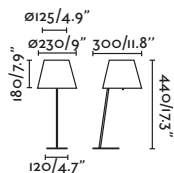

Moma table

- 68500 Shiny Chrome/Cromo Brillo + White/Blanco 131,05€
- 68501 Shiny Chrome/Cromo Brillo + Black/Negro 131,05€

Material Body Steel/Acero
Diff Opal PC/PC Opal
Shade Textile/Textil

Light Source 1 E27 max. 15W

Bulb incl. No

Recom. Bulb 17463

Class II

IP 20

Cable 1.9 MT