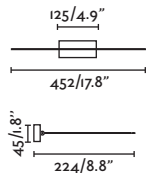

Magritte 450

- 61081 Satin Nickel/Níquel Satinado **134,25€**
- 61084 Old Gold/Oro Viejo **134,25€**
- 61087 Matt Black/Negro Mate **126,60€**

Material Body Aluminium+Steel/Aluminio+Acero
Diff Opal PMMA/PMMA Opal

Light Source SMD LED 8W 3000K 500lm

CRI >80

Class II

Voltage (V/Hz) 100V-240V/50-60Hz

IP 20
↖ 90°
... Driver ✓