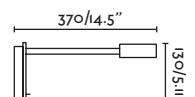

Juliet

41025N

● Shiny Chrome/Cromo Brillo 100,45€

Material Body Aluminium+Steel/Aluminio+Acero
Light Source SMD LED 3W 3000K 150lm
CRI >80
Class II
Voltage (V/Hz) 100V-240V/50-60Hz
IP 20
Beam angle 30°

Driver ✓