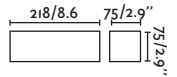

Eaco 1

63176

● Matt White/Blanco Mate **60,10€**

Material	Body Plaster/Yeso
Light Source	1 G9 max. 6W
Bulb incl.	No
Recom. Bulb	17466
Class	I
IP	20