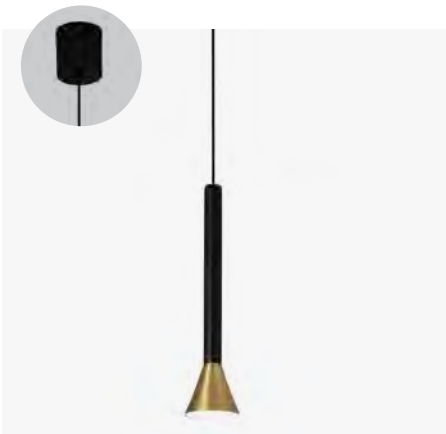

Danka

64223 Satin Gold/Oro Satinado + Matt Black/Negro Mate 91,70€

Material Body Steel+Aluminium/Acero+Aluminio
Diff Transparent PMMA/PMMA Transparente

Light Source COB LED 6W 3000K 530lm

CRI >80

Class II

Voltage (V/Hz) 100V-240V/50-60Hz

IP 20

Beam angle 60°

Cable 3 MT

Driver