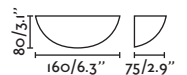

Cove

63480

● White/Blanco 44,25€

Material	Body Plaster/Yeso
Light Source	SMD LED 4W 3000K 270lm
CRI	>80
Class	I
Voltage (V/Hz)	230V/50-60Hz
IP	20
	Driver ✓