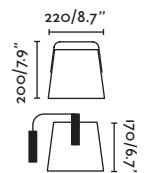

Stood

29844

●● Matt Black/Negro Mate + Cherry/Cerezo 124,15€

Material

Body Steel/Acero

Shade Wood/Madera

Light Source

1 E27 max. 15W

Bulb incl.

No

Recom. Bulb

17462

Class

II

IP

20
↗ 20°

Stood clip

29845

●● Matt Black/Negro Mate + Cherry/Cerezo 124,15€

Material

Body Steel/Acero

Shade Wood/Madera

Light Source

1 E27 max. 15W

Bulb incl.

No

Recom. Bulb

17462

Class

II

IP

20

Cable

2.4 MT

Suspended
162

Table&Floor
100