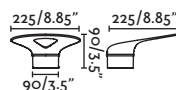

Future by Estudi Ribaudí

- 71516 ● Matt White/Blanco Mate **61,80€**
- 71517 ● Dark Grey/Gris Oscuro **61,80€**

Material Body PC
Diff Opal PC/PC Opal

Light Source 1 E27 max. 15W

Bulb incl. No

Recom. Bulb 17437

Class II

IP 44

SEA SIDE
SUITABLE