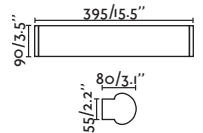

Danubio 575

- 63602 Shiny Chrome/Cromo Brillo **196,95€**
- 63605 Bronze/Bronce **191,85€**

Material Body Aluminium/Aluminio
Diff Opal Glass/Cristal Opal

Light Source SMD LED 18W 2700K 1080lm

CRI >80

Class II

Voltage (V/Hz) 100V-240V/50-60Hz

IP 44

Driver