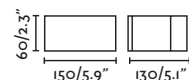

Alp 130

74450

● Dark Grey/Gris Oscuro **128,60€**

Material Body Aluminium/Aluminio
Diff Opal PC/PC Opal

Light Source SMD LED 8W 3000K 350lm

CRI >80

Class I

Voltage (V/Hz) 100V-240V/50-60Hz

IP 54

Driver ✓