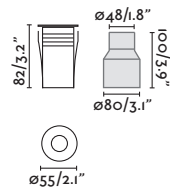

Cut out

ø80

SEA SIDE SUITABLE

Driver ✗