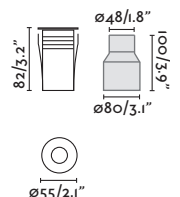

Cut out

ø80

SEA SIDE SUITABLE

ASYMMETRIC ASIMÉTRICO

Driver ✓