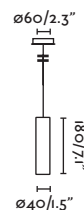

Ora

29894
29895

- Matt White/Blanco Mate 70,40€
- Matt Black/Negro Mate 70,40€

Material Body Aluminium/Aluminio
Light Source SMD LED 4W 3000K 350lm
CRI >80
Class II
Voltage (V/Hz) 100V-240V/50-60Hz
IP 20
Beam angle 120°
Cable 1.5 MT
Driver ✓

Sabi

64320
64321

- Matt White/Blanco Mate 76,90€
- Matt Black/Negro Mate 76,90€

Material Body Aluminium/Aluminio
Diff Transparent PMMA/PMMA Transparente
Light Source SMD LED 3W 2700K 280lm
CRI >80
Class I
Voltage (V/Hz) 100V-240V/50-60Hz
IP 20
Beam angle 30°
Cable 1.2 MT
Driver ✓

Stan

43754
43755
43756

- Matt White/Blanco Mate 91,90€
- Matt Black/Negro Mate 91,90€
- Satin Gold/Oro Satinado 114,15€

Material Body Aluminium/Aluminio
Light Source 1 GU10 max. 8W
Bulb incl. No
Recom. Bulb 97685327
Class I
IP 20
Cable 1.2 MT