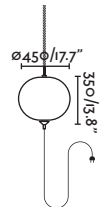

*Rope not included / Cuerda no incluida

Saigon out R55 portable

71584-01 ● Dark Grey/Gris Oscuro + White/Blanco 272,15€

Material Body Aluminium/Aluminio
Shade PEMD

Light Source 1 E27 max. 15W

Bulb incl. No

Recom. Bulb 17463

Class II

IP 44

Cable 3 MT

Floor
451

Suspended
560

Spike
534