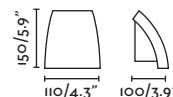

Proa by Àlex & Manel Lluscà

74400 ● Dark Grey/Gris Oscuro **50,80€**

Material Body Aluminium/Aluminio
Diff Transparent Glass/Cristal Transparente

Light Source 1 GU10 max. 8W

Bulb incl. No

Recom. Bulb 97685327

Class I

IP 44