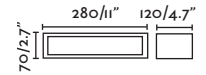

Tejo

70573 ● Dark Grey/Gris Oscuro 71,30€
70573B ● Matt White/Blanco Mate 71,30€

Material Body Aluminium/Aluminio
Diff Opal PC/PC Opal

Light Source 1 E27 max. 15W

Bulb incl. No

Recom. Bulb 17463

Class I

IP 54

IK 06