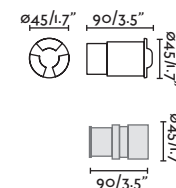

SEA SIDE SUITABLE Driver