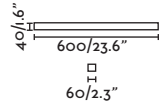

Nilo 900

63317

● Matt Black/Negro Mate 174,60€

63319

◐ Shiny Chrome/Cromo Brillo 174,60€

Material

Body Aluminium/Aluminio

Diff Opal PMMA/PMMA Opal

Light Source

SMD LED 18W 3000K 1400lm

CRI

>80

Class

II

Voltage (V/Hz)

100V-240V/50-60Hz

IP

44

Driver ✓