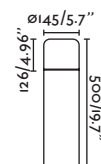

### Giza 265

70767

● Dark Grey/Gris Oscuro 173,00€

**Material** Body Aluminium/Aluminio  
Diff Opal PC/PC Opal

**Light Source** COB LED 15W 3000K 500lm

**CRI** >80

**Class** I

**Voltage (V/Hz)** 100V-240V/50-60Hz