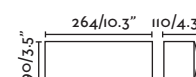

Ancora by Àlex & Manel Llusçà

74401 ● Dark Grey/Gris Oscuro 65,40€

Material Body Aluminium/Aluminio
Diff Opal PC/PC Opal

Light Source 1 E27 max. 15W

Bulb incl. No

Recom. Bulb 17463

Class I

IP 44