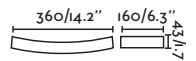

Eaco 3

63178

● Matt White/Blanco Mate **76,80€**

Material	Body Plaster/Yeso
Light Source	1 R7S 78mm max. 8W
Bulb incl.	No
Recom. Bulb	17499
Class	I
IP	20