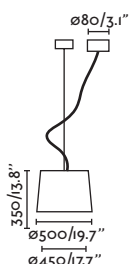

Samba by Faro Lab

- 64315-44 ●● Matt Black/Negro Mate + Beige 271,30€
- 64315-45 ●● Matt Black/Negro Mate + Yellow/Amarillo 271,30€
- 64315-46 ●● Matt Black/Negro Mate + Green/Verde 271,30€

Material Body Steel/Acero
Diff Papyrus/Papiro
Shade Textile/Textil

Light Source 1 E27 max. 15W
Bulb incl. No
Recom. Bulb 17463
Class II
IP 20
Cable 1.7 MT

Samba displaced canopy by Faro Lab

- 64314-44 ●● Matt Black/Negro Mate + Beige 270,90€
- 64314-45 ●● Matt Black/Negro Mate + Yellow/Amarillo 270,90€
- 64314-46 ●● Matt Black/Negro Mate + Green/Verde 270,90€

Material Body Steel/Acero
Diff Papyrus/Papiro
Shade Textile/Textil

Light Source 1 E27 max. 15W
Bulb incl. No
Recom. Bulb 17463
Class II
IP 20
Cable 1.5 MT

Conga by Faro Lab

- 64315-54 ●● Matt Black/Negro Mate + White/Blanco 174,00€
- 64315-55 ●● Matt Black/Negro Mate + Beige 174,00€
- 64315-56 ●● Matt Black/Negro Mate + Black/Negro 174,00€

Material Body Steel/Acero
Diff Papyrus/Papiro
Shade Textile/Textil

Light Source 1 E27 max. 15W
Bulb incl. No
Recom. Bulb 17463
Class II
IP 20
Cable 1.7 MT

Conga displaced canopy by Faro Lab

- 64314-54 ●● Matt Black/Negro Mate + White/Blanco 173,60€
- 64314-55 ●● Matt Black/Negro Mate + Beige 173,60€
- 64314-56 ●● Matt Black/Negro Mate + Black/Negro 173,60€

Material Body Steel/Acero
Diff Papyrus/Papiro
Shade Textile/Textil

Light Source 1 E27 max. 15W
Bulb incl. No
Recom. Bulb 17463
Class II
IP 20
Cable 1.5 MT