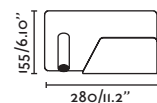

Suau tray right

1. 62122 ● Matt White/Blanco Mate **152,50€**
   62123 ● Grey/Gris **152,50€**

Material Body Aluminium+Steel/Aluminio+Acero
Light Source HIGH POWER LED 3W 3000K 140lm
CRI >80
Class I
Voltage (V/Hz) 100V-240V/50-60Hz
IP 20
Beam angle 30°