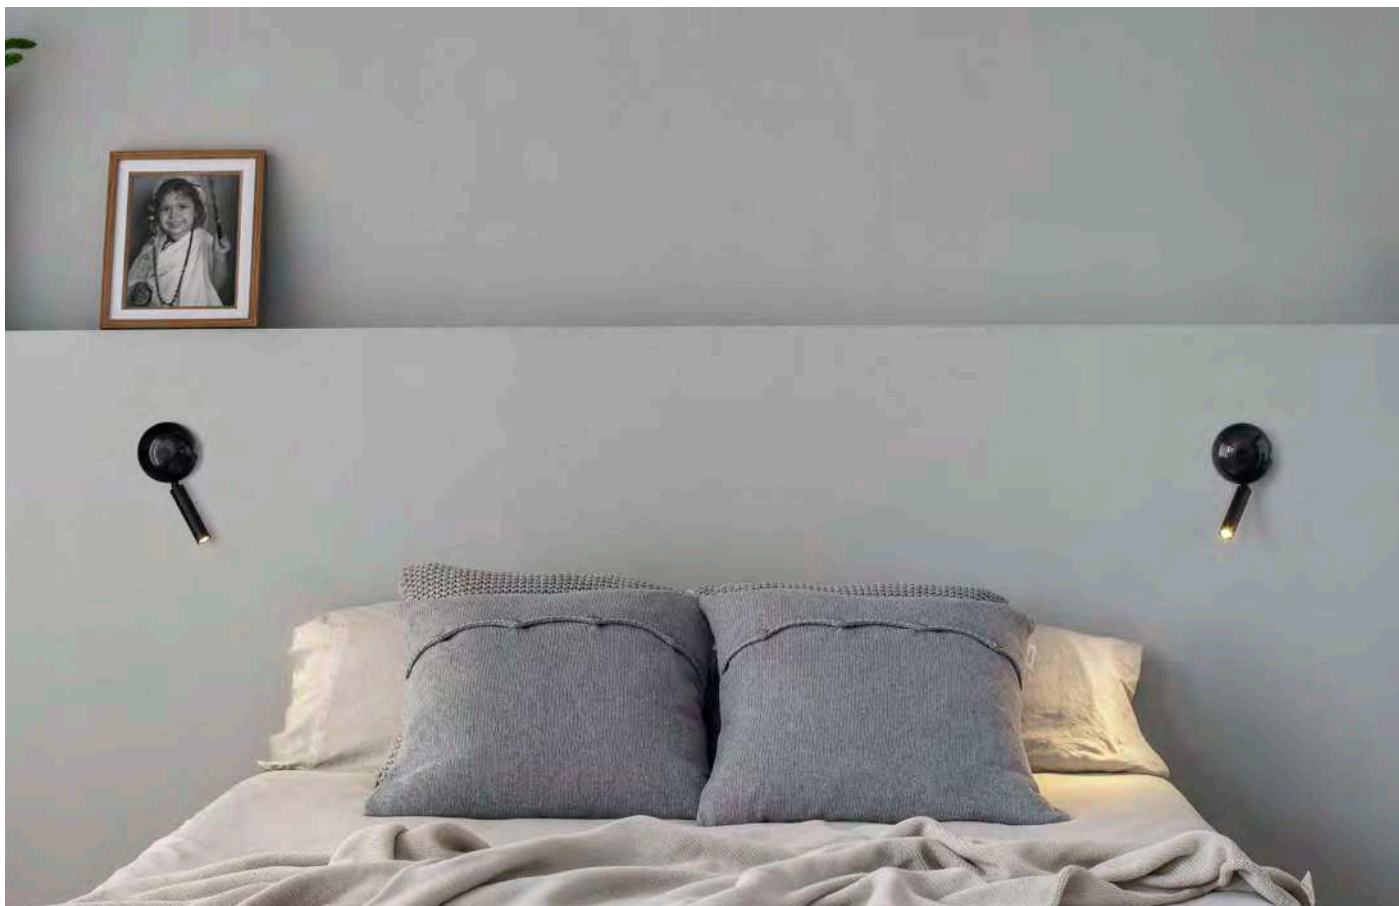

Press by Jordi Blasi

Press

- 62350   Shiny White/Blanco Brillo + Matt Black/Negro Mate **96,40€**
- 62351   Matt Black/Negro Mate + Shiny Black/Negro Brillo **96,40€**
- 62352   Shiny Red/Rojo Brillo + Matt Black/Negro Mate **96,40€**
- 62353   Shiny Yellow/Amarillo Brillo + Matt Black/Negro Mate **96,40€**

Material Body Aluminium/Aluminio
Light Source SMD LED 3W 3000K 180lm
CRI >80
Class II
Voltage (V/Hz) 100V-240V/50-60Hz
IP 20