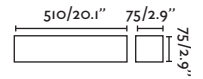

**Luna**

63225

● Matt White/Blanco Mate 89,95€

<b>Material</b>	<b>Body</b> Plaster/Yeso
	<b>Diff</b> Opal PMMA/PMMA Opal
<b>Light Source</b>	SMD LED 5W 2700K 300lm
<b>CRI</b>	>80
<b>Class</b>	II
<b>Voltage (V/Hz)</b>	220V-240V/50-60Hz
<b>IP</b>	20
	Driver ✓