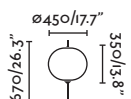

Saigon out 670 R45

71576-04 ● Dark Grey/Gris Oscuro + White/Blanco 334,35€

Material	Body Aluminium/Aluminio Diff Opal PEMD/PEMD Opal Shade PEMD
Light Source	1 E27 max. 15W
Bulb incl.	No
Recom. Bulb	17463
Class	II
IP	44
Cable	2 MT