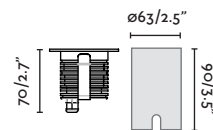

SEA SIDE SUITABLE

*Drivers info pag. 818-819