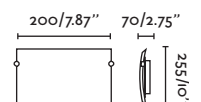

Liria

63156

● Satin Nickel/Níquel Satinado 35,10€

Material

Body Steel/Acero

Diff Opal Glass/Cristal Opal

Light Source

1 E27 max. 15W

Bulb incl.

No

Recom. Bulb

17463

Class

I

IP

20

Diula 2L

62986

● Satin Nickel/Níquel Satinado 58,25€

Material

Body Steel/Acero

Diff Opal Glass/Cristal Opal

Light Source

2 E27 max. 15W

Bulb incl.

No

Recom. Bulb

17463

Class

I

IP

20

Diula

62987

● Satin Nickel/Níquel Satinado + White/Blanco 44,45€

Material

Body Steel/Acero

Diff Opal Glass/Cristal Opal

Light Source

1 E27 max. 15W

Bulb incl.

No

Recom. Bulb

17463

Class

I

IP

20