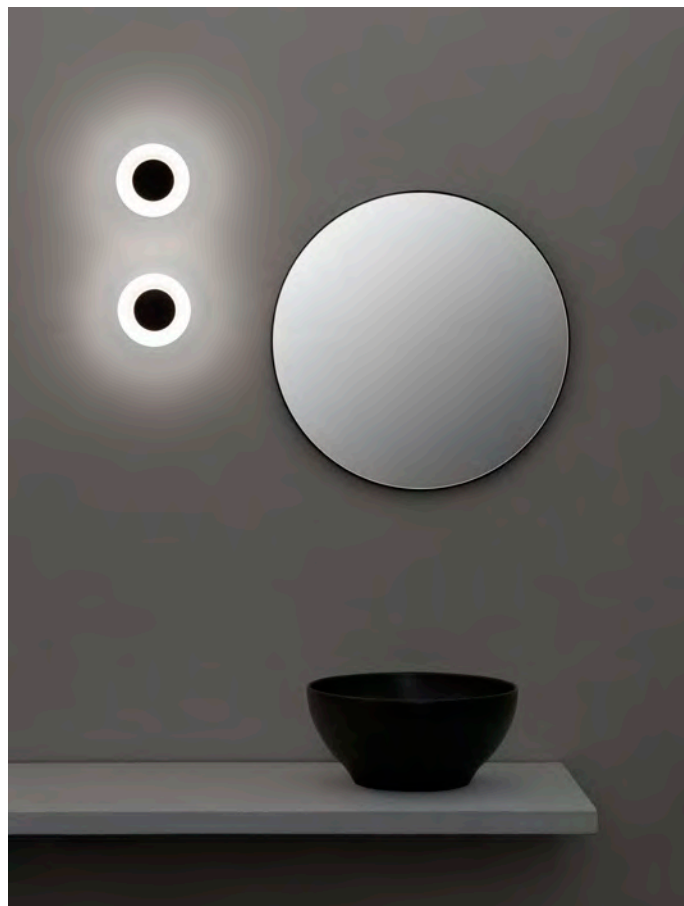

**Material** Body Steel/Acero  
**Diff** Opal White Glass/Cristal Blanco Opal  
**Light Source** COB LED 4W 2700K 300lm  
**Class** II  
**Voltage (V/Hz)** 100V-240V/50-60Hz  
**IP** 44  
 Driver

**Moy**