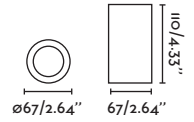

Sven R

63268 ● Matt White/Blanco Mate 34,35€

Material Body Plaster/Yeso
Light Source 1 GU10 max. 8W
Bulb incl. No
Recom. Bulb 97685327
Class I
IP 20