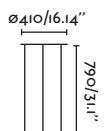

Versus by Pepe Llaudet

Versus

74423

● Matt White/Blanco Mate 203,90€

Material

Body PEMD

Diff Matt White/Blanco Mate

Light Source

1 E27 max. 15W

Bulb incl.

No

Recom. Bulb

17463

Class

II

IP

44

Cable

3 MT

Large structure / Estructura grande

74424

● Black/Negro 249,10€

Material

Body Steel/Acero

Small structure / Estructura pequeña

74422

● Black/Negro 207,45€

Material

Body Steel/Acero