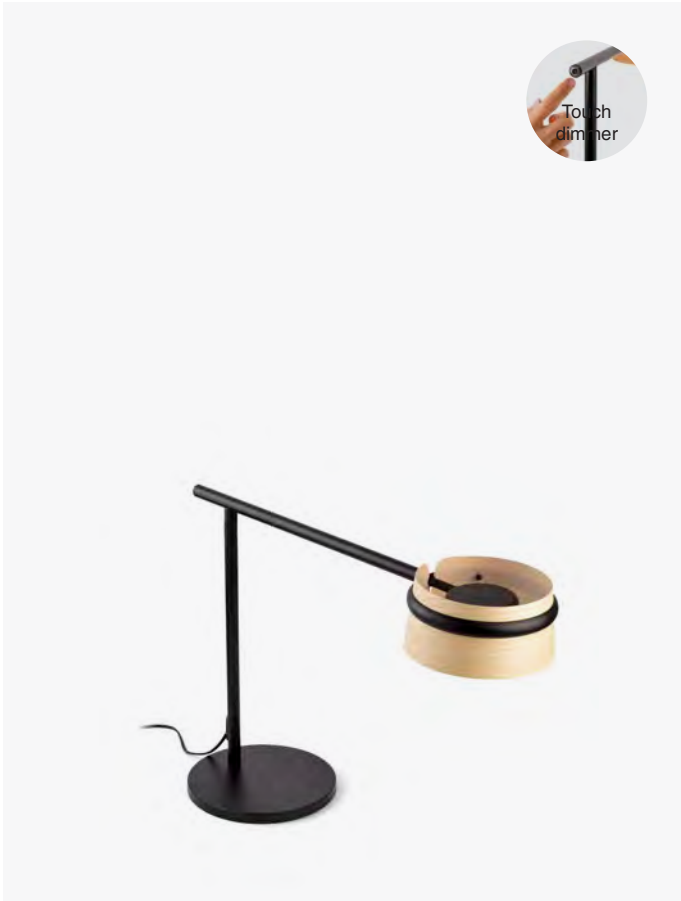

Loop by Estudi Ribaudí

Loop table

- 29398 Matt Black/Negro Mate + Ash tree/Fresno 232,85€
- 29568 Matt Black/Negro Mate + Cherry/Cerezo 232,85€

Material Body Steel/Acero
Diff Translucent/Translúcido
Shade Wood/Madera

Light Source SMD LED 6W 2700K 600lm

Dimmable W 1w 100lm / 3w 300lm / 6w 600lm

CRI >80

Class II

Voltage (V/Hz) 100V-240V/50-60Hz

IP 20

Cable 2 MT

Loop floor

- 29399 Matt Black/Negro Mate + Ash tree/Fresno 271,75€
- 29569 Matt Black/Negro Mate + Cherry/Cerezo 271,75€

Material Body Steel/Acero
Diff Translucent/Translúcido
Shade Wood/Madera

Light Source SMD LED 6W 2700K 600lm

Dimmable W 1w 100lm / 3w 300lm / 6w 600lm

CRI >80

Class II

Voltage (V/Hz) 100V-240V/50-60Hz

IP 20

Cable 2 MT