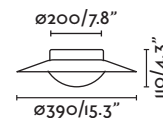

Side 450

62144
62145
62146
62147

- Matt White/Blanco Mate **186,15€**
- Matt White/Blanco Mate + Satin Nickel/Níquel Satinado **202,35€**
- Matt Black/Negro Mate + Satin Gold/Oro Satinado **218,50€**
- Matt Black/Negro Mate + Satin Copper/Cobre Satinado **218,50€**

Material Body Steel/Acero
Diff Opal Glass/Cristal Opal

Light Source SMD LED 17W 3000K 1600lm

CRI >80

Class I

Voltage (V/Hz) 100V-240V/50-60Hz

IP 20

Driver ✓