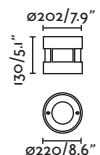

Cut out

ø209

SEA SIDE SUITABLE

Driver ☒ ☒