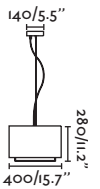

**Table&Floor** 124  
**Wall** 316

**Vesper 600** by Nahrang  
 29986 ●● Matt White/Blanco Mate + Beige **249,00€**  
 29987 ●● Brown/Marrón + Beige **249,00€**

**Material** Body Steel/Acero  
 Diff Opal PC/PC Opal  
 Shade Textile/Textil