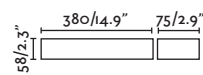

Doro 380

- 71903 ● Matt White/Blanco Mate **148,00€**
- 71904 ● Dark Grey/Gris Oscuro **148,00€**
- 71905 ● Rust Brown/Marrón Oxido **148,00€**

Material Body Aluminium/Aluminio
Diff Prism Glass/Cristal Prismático

Light Source SMD LED 20W 3000K 1800lm

CRI >80

Class I

Voltage (V/Hz) 220V-240V/50-60Hz

IP 65

Driver ✓