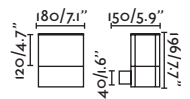

**Bollard**  
470

**Pole**  
518

outdoor

Surface / Superficie

**Muffin** by Àlex & Manel Llusçà  
74432A-04 ● Dark Grey/Gris Oscuro **95,45€**

**Material** Body Aluminium/Aluminio  
Diff Opal PMMA/PMMA Opal