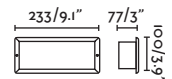

Frol

70135

● Satin Nickel/Níquel Satinado **32,55€**

Material

Body Stainless steel 304/Acero inoxidable 304

Diff Opal PC/PC Opal

Light Source

SMD LED 1W 3000K 55lm

CRI

>80

Class

II

Voltage (V/Hz)

220V-240V/50-60Hz

IP

65

Cut out

92x92

Driver ☒

Gron

70134

● Satin Nickel/Níquel Satinado **36,60€**

Material

Body Stainless steel 304/Acero inoxidable 304

Diff Opal PC/PC Opal

Light Source

SMD LED 1W 3000K 70lm

CRI

>80

Class

II

Voltage (V/Hz)

220V-240V/50-60Hz

IP

65

Cut out

105x66

Driver ☒

Stripe

72092

● Dark Grey/Gris Oscuro **46,40€**

72093

● Matt White/Blanco Mate **46,40€**

72094

● Matt White/Blanco Mate **47,25€**

72095

● Dark Grey/Gris Oscuro **47,25€**

Material

Body Aluminium/Aluminio

Diff Opal PC/PC Opal

Light Source

SMD LED 5W 3000K 50lm

CRI

>80

Class

I

Voltage (V/Hz)

100V-240V/50-60Hz

IP

54

IK

07

Cut out

230x89

Driver ☒