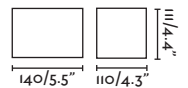

Canon

70566N

70567N

- Dark Grey/Gris Oscuro **74,45€**
- Matt White/Blanco Mate **77,10€**

Material

Body Aluminium/Aluminio

Diff Transparent Glass/Cristal Transparente

Light Source

SMD LED 4W 3000K 130lm

CRI

>80

Class

I

Voltage (V/Hz)

100V-240V/50-60Hz

IP

44

Beam angle

120°

Driver ☒