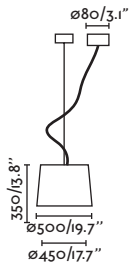

Samba by Faro Lab

- 64315-44 ●● Matt Black/Negro Mate + Beige 271,30€
- 64315-45 ●● Matt Black/Negro Mate + Yellow/Amarillo 271,30€
- 64315-46 ●● Matt Black/Negro Mate + Green/Verde 271,30€

Material Body Steel/Acero
Diff Papyrus/Papiro
Shade Textile/Textil

Light Source 1 E27 max. 15W
Bulb incl. No
Recom. Bulb 17463
Class II
IP 20
Cable 1.7 MT

Samba displaced canopy by Faro Lab

- 64314-44 ●● Matt Black/Negro Mate + Beige 270,90€
- 64314-45 ●● Matt Black/Negro Mate + Yellow/Amarillo 270,90€
- 64314-46 ●● Matt Black/Negro Mate + Green/Verde 270,90€

Material Body Steel/Acero
Diff Papyrus/Papiro
Shade Textile/Textil

Light Source 1 E27 max. 15W
Bulb incl. No
Recom. Bulb 17463
Class II
IP 20
Cable 1.5 MT

Conga by Faro Lab

- 64315-54 ●● Matt Black/Negro Mate + White/Blanco 174,00€
- 64315-55 ●● Matt Black/Negro Mate + Beige 174,00€
- 64315-56 ●● Matt Black/Negro Mate + Black/Negro 174,00€

Material Body Steel/Acero
Diff Papyrus/Papiro
Shade Textile/Textil

Light Source 1 E27 max. 15W
Bulb incl. No
Recom. Bulb 17463
Class II
IP 20
Cable 1.7 MT

Conga displaced canopy by Faro Lab

- 64314-54 ●● Matt Black/Negro Mate + White/Blanco 173,60€
- 64314-55 ●● Matt Black/Negro Mate + Beige 173,60€
- 64314-56 ●● Matt Black/Negro Mate + Black/Negro 173,60€

Material Body Steel/Acero
Diff Papyrus/Papiro
Shade Textile/Textil

Light Source 1 E27 max. 15W
Bulb incl. No
Recom. Bulb 17463
Class II
IP 20
Cable 1.5 MT