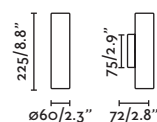

### Nash 210

62819

● Matt White/Blanco Mate **104,35€**

62821

● Matt Black/Negro Mate **104,35€**

**Material**

**Body** Aluminium/Aluminio

**Diff** Opal PC/PC Opal