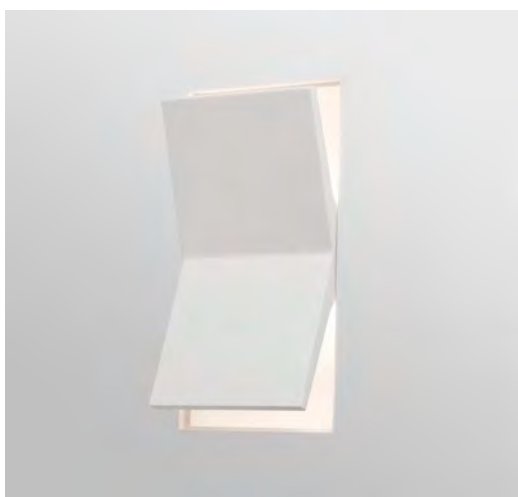

## Domino

63313

● Matt White/Blanco Mate 96,50€

**Material** Body Plaster/Yeso  
Diff Opal PMMA/PMMA Opal

**Light Source** SMD LED 6W 2700K 200lm

**CRI** >=80

**Class** II

**Voltage (V/Hz)** 100V-240V/50-60Hz