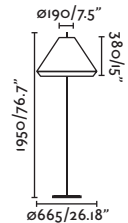

Saigon out 1950 C70

71569-09 NEW ● Dark Grey/Gris Oscuro + Beige 750,50€

Material Body Aluminium/Aluminio
Diff Opal PEMD/PEMD Opal
Shade PP

Light Source 1 E27 max. 15W
Bulb incl. No
Recom. Bulb 17463
Class II
IP 44
Cable 2 MT

Suspended
558

Portable
562

Spike
532