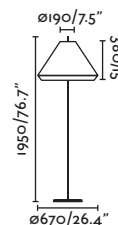

Saigon out 1200 T70

71575-05 ● Dark Grey/Gris Oscuro + Cream/Crema 508,15€

71575-06 ● Dark Grey/Gris Oscuro + Brown/Marrón 508,15€

Material Body Aluminium/Aluminio
Diff Opal PEMD/PEMD Opal
Shade Textilene

Light Source 1 E27 max. 15W

Bulb incl. No

Recom. Bulb 17463

Class II

IP 44

Cable 2 MT