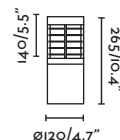

Giza 650

70768

● Dark Grey/Gris Oscuro 218,10€

Material Body Aluminium/Aluminio
Diff Opal PC/PC Opal

Light Source COB LED 15W 3000K 500lm

CRI >80

Class I

Voltage (V/Hz) 100V-240V/50-60Hz

IP 54

IK 05

Driver ✓