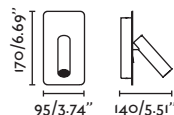

Suau

- 62104 Bronze/Bronce **113,85€**
- 62118 Matt Black/Negro Mate **98,35€**
- 62120 Matt White/Blanco Mate **98,35€**
- 62121 Grey/Gris **98,35€**

Material Body Steel/Acero
Light Source HIGH POWER LED 3W 3000K 140lm
CRI >80
Class I
Voltage (V/Hz) 100V-240V/50-60Hz
IP 20
Beam angle 30°

Driver