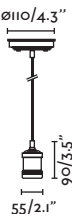

Liz

65080

- Old Gold/Oro Viejo **80,25€**

Material Body Steel+Glass/Acero+Cristal
Diff Transparent/Transparente
Shade Glass/Cristal

Light Source 1 E27 max. 15W
Bulb incl. No
Recom. Bulb 17428
Class I
IP 20
Cable 1.3 MT