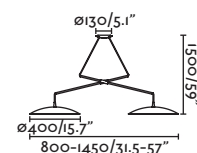

Slim

24504

● Matt White/Blanco Mate 420,65€

Material

Body Steel/Acero

Diff Opal Glass/Cristal Opal

Light Source

SMD LED 40W 3000K 1150lm

CRI

>80

Class

II

Voltage (V/Hz)

220V-240V/50-60Hz

IP

20

Cable

1.5 MT

Driver ✓

Wall
268