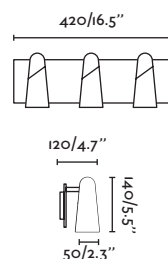

Lao by Nahtrang

Lao

29039

●● Matt Black/Negro Mate + Shiny Black/Negro Brillo **47,95€**

29040

●● Matt White/Blanco Mate + Shiny White/Blanco Brillo **47,95€**

Material

Body Aluminium+ABS/Aluminio+ABS

Diff Opal PMMA/PMMA Opal

Light Source

SMD LED 4W 3000K 400lm

CRI

>80

Class

I

Voltage (V/Hz)

220V-240V/50-60Hz

IP

20

Lao 2L

29042

●● Matt White/Blanco Mate + Shiny White/Blanco Brillo **90,25€**

Material

Body Aluminium+ABS/Aluminio+ABS

Diff Opal PMMA/PMMA Opal

Light Source

SMD LED 9W 3000K 400lm

CRI

>80

Class

I

Voltage (V/Hz)

220V-240V/50-60Hz

IP

20

Lao 3L

29043

●● Matt Black/Negro Mate + Shiny Black/Negro Brillo **124,45€**

29044

●● Matt White/Blanco Mate + Shiny White/Blanco Brillo **124,45€**

Material

Body Aluminium+ABS/Aluminio+ABS

Diff Opal PMMA/PMMA Opal

Light Source

SMD LED 13W 3000K 400lm

CRI

>80

Class

I

Voltage (V/Hz)

220V-240V/50-60Hz

IP

20