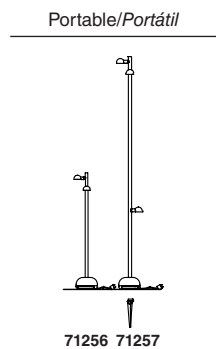

Brot 900 portable
71256 ● Black/Negro 329,15€

Light Source SMD LED 10W 2700K 620lm

Brot 1800 portable
71257 ● Black/Negro 509,60€

Material **Body** Aluminium/Aluminio
Diff Opal Glass/Cristal Opal
Light Source SMD LED 21W 2700K 930lm
CRI >80
Class I
Voltage (V/Hz) 100V-240V/50-60Hz
IP 65
Cable 1.8 MT
Driver ✓