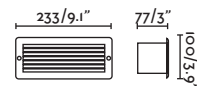

Stripe grid

72094

● Matt White/Blanco Mate 44,95€

72095

● Dark Grey/Gris Oscuro 44,95€

Material

Body Aluminium/Aluminio

Diff Opal PC/PC Opal

Light Source SMD LED 5W 3000K 70lm

CRI >80

Class I

Voltage (V/Hz) 100V-240V/50-60Hz

IP 54

IK 07

Cut out 230x89x85

Driver ✓