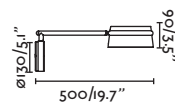

Loop

29395

●● Matt Black/Negro Mate + Ash tree/Fresno **159,30€**

29565

●● Matt Black/Negro Mate + Cherry/Cerezo **159,30€**

Material

Body Steel/Acero

Shade Wood/Madera

Light Source

SMD LED 6W 2700K 500lm

CRI

>80

Class

II

Voltage (V/Hz)

100V-240V/50-60Hz

IP

20

Driver ✓

Loop Articulated

29396

●● Matt Black/Negro Mate + Ash tree/Fresno **199,50€**

29566

●● Matt Black/Negro Mate + Cherry/Cerezo **199,50€**

Material

Body Steel/Acero

Shade Wood/Madera

Light Source

SMD LED 6W 2700K 500lm

CRI

>80

Class

II

Voltage (V/Hz)

100V-240V/50-60Hz

IP

20

Driver ✓

Suspended Table&Floor

164

98