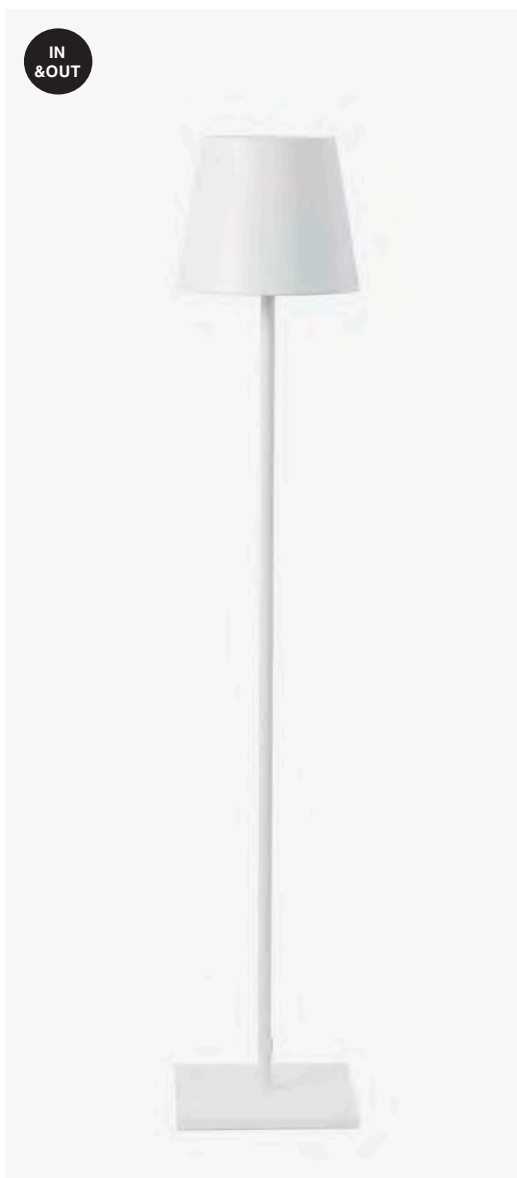

Toc 1500

70786

● Matt White/Blanco Mate 345,15€

Material

Body Aluminium/Aluminio

Diff Opal PC/PC Opal

Light Source

SMD LED 5W 3000K 468lm

Class

III

Voltage (V/Hz)

5V DC/50-60Hz

IP

54

Battery incl.

Yes

9h Charge Max. 9h Worktime

USB

JACK

Wall
596