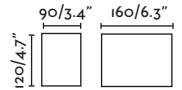

Lacre

70802

● Dark Grey/Gris Oscuro **72,00€**

Material

Body Aluminium/Aluminio

Diff Transparent Glass/Cristal Transparente

Light Source

1 E27 max. 15W

Bulb incl.

No

Recom. Bulb

17463

Class

I

IP

54

Log

70264

● Dark Grey/Gris Oscuro **113,40€**

Material

Body Aluminium/Aluminio

Diff Opal PC/PC Opal

Light Source

SMD LED 9W 3000K 600lm

CRI

>80

Class

I

Voltage (V/Hz)

220V-240V/50-60Hz

IP

54

Driver ✓

Blind

70267

● Matt White/Blanco Mate **122,90€**

70268

● Rust Brown/Marrón Oxido **122,90€**

70634

● Dark Grey/Gris Oscuro **122,90€**

Material

Body Aluminium/Aluminio

Diff Transparent Glass/Cristal Transparente

Light Source

COB LED 6W 3000K 180lm

CRI

>80

Class

I

Voltage (V/Hz)

220V-240V/50-60Hz

IP

65

Driver ✓