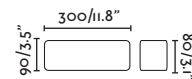

Bracket

72272

● Dark Grey/Gris Oscuro **87,90€**

Material Body Aluminium/Aluminio
Diff Opal Glass/Cristal Opal

Light Source SMD LED 6W 3000K 270lm

CRI >80

Class I

Voltage (V/Hz) 220V-240V/50-60Hz

IP 44

Driver ✓