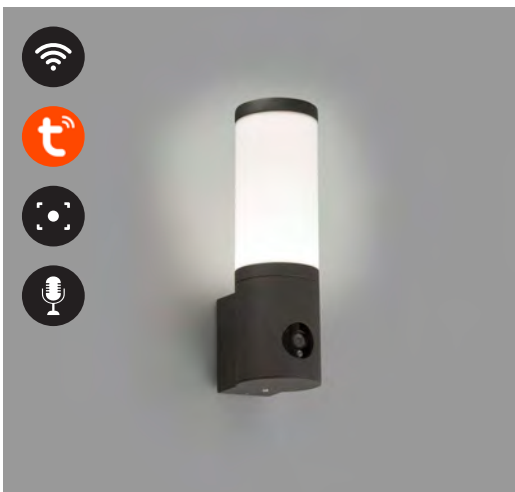

Orwell camera

75701

● Dark Grey/Gris Oscuro **349,65€**

Material

Body Aluminium/Aluminio

Diff Opal PC/PC Opal

Light Source

SMD LED 13W 480lm

Dimmable W

4w 95lm / 13w 480lm

Dimmable K

3000 - 6500K

CRI

>80

Class

I

Voltage (V/Hz)

220V-240V/50-60Hz

IP

54

Driver ✓