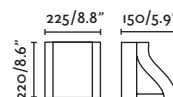

Suma
70749 ● Dark Grey/Gris Oscuro **98,25€**

Material Body Aluminium/Aluminio
Diff Opal Glass/Cristal Opal

Light Source 2 E27 max. 15W
Bulb incl. No
Recom. Bulb 17463
Class I
IP 44