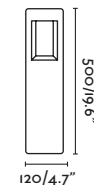

Naya 500

71199

● Dark Grey/Gris Oscuro **141,25€**

Material Body Aluminium/Aluminio
Diff Transparent PC/PC Transparente

Light Source SMD LED 8W 3000K 180lm

CRI >80

Class I

Voltage (V/Hz) 100V-240V/50-60Hz

IP 54

Beam angle 120°

Driver ✓

Agra 200

70755

● Dark Grey/Gris Oscuro **162,70€**

70756

● Brown/Marrón **163,70€**

Material Body Aluminium/Aluminio
Diff Transparent Glass/Cristal Transparente

Light Source COB LED 9W 3000K 420lm

CRI >80

Class I

Voltage (V/Hz) 100V-240V/50-60Hz

IP 55

Driver ✓