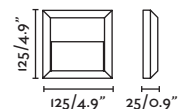

Grant SQ

70655

● Dark Grey/Gris Oscuro 41,10€

Material

Body ABS

Diff Transparent PC/PC Transparente

Light Source

SMD LED 1W 3000K 65lm

CRI

>80

Class

II

Voltage (V/Hz)

100V-240V/50-60Hz

IP

65

IK

10

Beam angle

120°

SEA SIDE SUITABLE Driver ✓