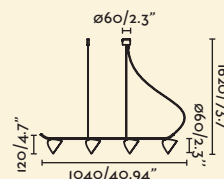

Flash 4L

20203 ● Matt White/Blanco Mate **228,90€**
20207 ● Matt Black/Negro Mate **228,90€**

Material Body Aluminium/Aluminio
Diff Opal PMMA/PMMA Opal

Light Source SMD LED 38W 3000K 500lm

CRI >80

Class I

Voltage (V/Hz) 220V-240V/50-60Hz

IP 20

Cable 1.5 MT

Driver ☒