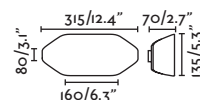

Bu-Oh by Estudi Ribaudí

- 71212 ● Dark Grey/Gris Oscuro **152,50€**
- 71215 ● Matt White/Blanco Mate **151,35€**

Material Body Aluminium/Aluminio
Diff Opal PC/PC Opal

Light Source SMD LED 12W 3000K 310lm

CRI >80

Class I

Voltage (V/Hz) 100V-240V/50-60Hz

IP 65

Driver ✓

Lotus by Estudi Ribaudí

- 71222 ● Matt White/Blanco Mate **155,75€**
- 71223 ● Dark Grey/Gris Oscuro **155,75€**

Material Body Aluminium/Aluminio
Diff Opal Glass/Cristal Opal

Light Source SMD LED 18W 3000K 1700lm

CRI >80

Class I

Voltage (V/Hz) 100V-240V/50-60Hz

IP 65

IK 08

Driver ✓

Future by Estudi Ribaudí

- 71516 ● Matt White/Blanco Mate **61,80€**
- 71517 ● Dark Grey/Gris Oscuro **61,80€**

Material Body PC
Diff Opal PC/PC Opal

Light Source 1 E27 max. 15W

Bulb incl. No

Recom. Bulb 17437

Class II

IP 44

SEA SIDE
SUITABLE