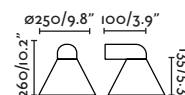

Mask by Lucid Product Design

71279 ● Dark Grey/Gris Oscuro 234,90€

Material Body Aluminium/Aluminio
Diff Opal Glass/Cristal Opal

Light Source SMD LED 15W 3000K 550lm

CRI >80

Class I

Voltage (V/Hz) 100V-240V/50-60Hz

IP 65

IK 06

SEA SIDE SUITABLE Driver ✓

Pals by Faro Lab

70290 ● Matt White/Blanco Mate 131,05€

70291 ● Dark Grey/Gris Oscuro 131,05€

Material Body Aluminium/Aluminio
Diff Opal Glass/Cristal Opal

Light Source 1 E27 max. 15W

Bulb incl. No

Recom. Bulb 17463

Class I

IP 65

IK 06

Twist by Estudi Ribaudí

71285 ● Dark Grey/Gris Oscuro 176,35€

Material Body Aluminium/Aluminio
Diff Opal PC/PC Opal

Light Source SMD LED 10W 3000K 500lm

CRI >80

Class I

Voltage (V/Hz) 100V-240V/50-60Hz

IP 65

Driver ✓