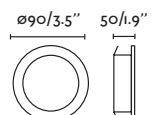

Koi

1. 42921 ● Matt White/Blanco Mate 34,20€

Material Body PC
Diff Opal PC/PC Opal

Light Source SMD LED 6W 3000K 400lm

CRI >80

Class II

Voltage (V/Hz) 100V-240V/50-60Hz

IP 20

Cut out ø72

15° Driver