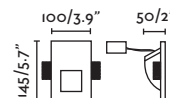

*Drivers info pag. 818-819

Plas RCT

63490 ● White/Blanco 73,95€

Material Body Plaster/Yeso
Light Source HIGH POWER LED 1W 2700K 200lm
CRI >80
Driver incl. Yes
Recom. Driver 98310103
Class II
Voltage (V/Hz) 100V-240V/50-60Hz
Cut out 248x113
Driver ●