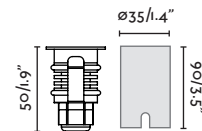

Grund 37

70733

70735

- Satin Aluminium/Aluminio Satinado **76,40€**
- Satin Black/Negro Satinado **76,40€**

Material

Body Stainless steel 316L+Aluminium/Acero inoxidable 316L+Aluminio

Diff Transparent Glass/Cristal Transparente

Light Source SMD LED 2W 2700K

CRI >90

Recom. Driver 98310206E

Class III

IP 67

IK 08

Beam angle 15°

Cut out ø32

SEA SIDE SUITABLE

*Drivers info pag. 818-819

Grund 80

70734

70736

- Satin Aluminium/Aluminio Satinado **132,20€**
- Satin Black/Negro Satinado **132,20€**

Material

Body Stainless steel 316L+Aluminium/Acero inoxidable 316L+Aluminio

Diff Transparent Glass/Cristal Transparente

Light Source COB LED 7W 2700K

CRI >90

Recom. Driver 98310620

Class III

IP 67

IK 08

Beam angle 36°

Cut out ø60

SEA SIDE SUITABLE

*Drivers info pag. 818-819