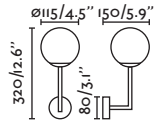

Lago

63503

- Shiny Chrome/Cromo Brilllo **92,40€**

Material

Body Aluminium/Aluminio
Diff Opal Glass/Cristal Opal

Light Source

1 G9 max. 6W

Bulb incl.

No

Recom. Bulb

17495

Class

II

IP

44