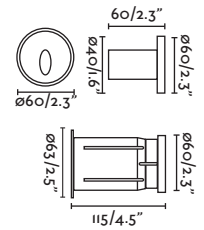

Dang

70446

● Satin Stainless/Inoxidable Satinado 111,30€

Material **Body** Stainless steel 316L+Glass/Acero inoxidable 316L+Cristal

Diff Transparent Glass/Cristal Transparente

Light Source COB LED 3W 3000K 80lm

CRI >80

Recom. Driver 98324006

Class III

Voltage (V/Hz) 24V DC/50-60Hz

IP 67

IK 05

Beam angle 40°

Cut out ø88

SEA SIDE SUITABLE

Driver ✘ ✔

*Drivers info pag. 818-819

Uve

70397

● Dark Grey/Gris Oscuro 37,35€

Material **Body** Aluminium/Aluminio

Diff Transparent PC/PC Transparente

Light Source SMD LED 2W 3000K 70lm

CRI >80

Class II

Voltage (V/Hz) 220V-240V/50-60Hz

IP 44

IK 08

Beam angle 120°

Cut out ø78

Driver ✔ ✔