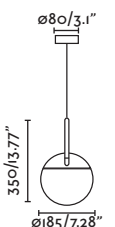

Mine Glass

28375

28376

- Matt White/Blanco Mate 173,30€
- Dark Grey/Gris Oscuro 173,30€

Material

Diff Opal Glass/Cristal Opal

Mine PC

28209

28210

- Matt White/Blanco Mate 174,85€
- Dark Grey/Gris Oscuro 174,85€

Material

Body Aluminium/Aluminio

Diff Opal PC/PC Opal

Light Source 1 E27 max. 15W

Bulb incl. No

Recom. Bulb 17463

Class II

IP 20

Cable 4 MT