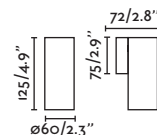

Material Body Aluminium/Aluminio
Light Source 1 GU10 max. 8W
Bulb incl. No
Recom. Bulb 97685327
Class I
IP 20