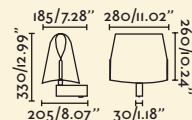

exclusive
online
collection

Luang

23004-57

23004-58

● Black/Negro + Beige **157,60€**

● Black/Negro + Camel **157,60€**

Material

Body Steel/Acero

Shade Papyrus/Papiro

Light Source

1 E27 max. 15W

Bulb incl.

No

Recom. Bulb

17462

Class

I

IP

20