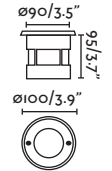

Led18 R

71496N 6000K
71498N 3000K

- Satin Stainless/Inoxidable Satinado **81,50€**
- Satin Stainless/Inoxidable Satinado **94,45€**

Material Body Stainless steel 316L+Aluminium/Acero inoxidable 316L+Aluminio
Diff Opal Glass/Cristal Opal

Light Source SMD LED 3W 51lm

CRI >80

Class I

Voltage (V/Hz) 220V-240V/50-60Hz

IP 67

IK 08

Cut out ø90

SEA SIDE SUITABLE Driver ✓