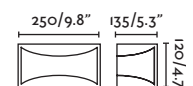

outdoor

Surface / Superficie

Natron

70887 ● Dark Grey/Gris Oscuro 95,05€

Material Body Aluminium/Aluminio
Diff Opal Glass/Cristal Opal

Light Source 1 E27 max. 15W

Bulb incl. No

Recom. Bulb 17437

Class I

IP 54

IK 06

Tejo

70573 ● Dark Grey/Gris Oscuro 71,30€
70573B ● Matt White/Blanco Mate 71,30€

Material Body Aluminium/Aluminio
Diff Opal PC/PC Opal

Light Source 1 E27 max. 15W

Bulb incl. No

Recom. Bulb 17463

Class I

IP 54

IK 06

Negus

70696 ● Grey/Gris 53,35€

Material Body Aluminium/Aluminio
Diff Opal PC/PC Opal

Light Source 1 E27 max. 15W

Bulb incl. No

Recom. Bulb 17463

Class I

IP 54

IK 10

Bonn

70697 ● Dark Grey/Gris Oscuro 70,20€

Material Body Aluminium/Aluminio
Diff Opal PC/PC Opal

Light Source 1 E27 max. 15W

Bulb incl. No

Recom. Bulb 17463

Class I

IP 44