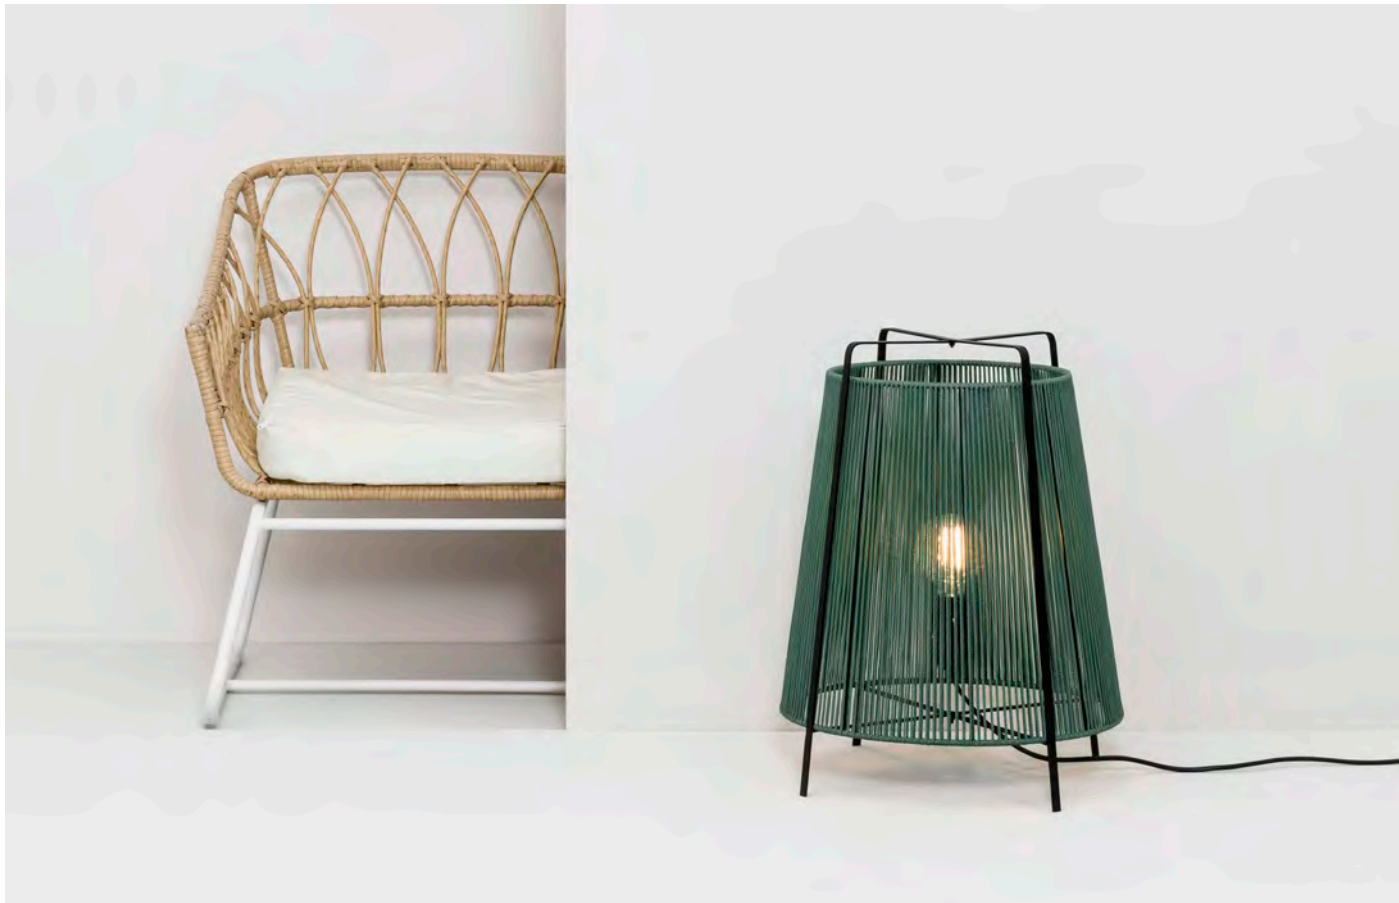

Akane by Pepe Llaudet

Akane

- 71262 Matt Black/Negro Mate + Green/Verde **556,80€**
- 71263 Matt Black/Negro Mate + Beige **556,80€**
- 71264 Matt Black/Negro Mate + Dark Brown/Marrón Oscuro **556,80€**

Material	Body Steel/Acero
	Shade PP
Light Source	E27 max. 12W
Bulb incl.	No
Recom. Bulb	17425
Class	II
IP	44
Cable	5 MT

*Only for glass LED bulbs, models A60, ST64, G95 and G125
Sólo para bombillas LED de vidrio, modelos A60, ST64, G95 y G125