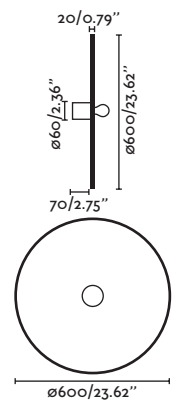

Costas 600 H70

62173-69 ●● Matt Black/Negro Mate + Rattan/Ratán **109,95€**

Material Body Aluminium/Aluminio
Shade Rattan/Ratán

Light Source 1 E27 max. 15W

Bulb incl. No

Recom. Bulb 17071

Class II

IP 20