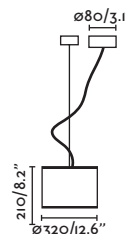

Mambo 320 displaced canopy

64314-48 ●● Matt Black/Negro Mate + Rattan/Ratán 172,40€

Material	Body Steel/Acero Shade Rattan/Ratán
Light Source	1 E27 max. 15W
Bulb incl.	No
Recom. Bulb	17463
Class	II
IP	20
Cable	1.5 MT