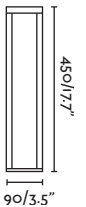

Gina

71352

● Dark Grey/Gris Oscuro 117,90€

Material

Body Aluminium/Aluminio

Diff Transparent Glass/Cristal Transparente

Light Source

1 GU10 max. 5W

Bulb incl.

No

Recom. Bulb

97685327

Class

I

IP

44

Chandra

72298

● Dark Grey/Gris Oscuro 150,85€

Material

Body Aluminium/Aluminio

Diff Opal Glass/Cristal Opal

Light Source

COB LED 7W 3000K 195lm

CRI

>80

Class

I

Voltage (V/Hz)

100V-240V/50-60Hz

IP

54

Beam angle

30°

Driver ✓

Spy 145

70782

● Dark Grey/Gris Oscuro 99,45€

Material

Body Aluminium/Aluminio

Diff Opal Glass/Cristal Opal

Light Source

COB LED 6W 3000K 500lm

CRI

>80

Class

I

Voltage (V/Hz)

220V-240V/50-60Hz

IP

65

Beam angle

30°

350°
Driver ✓

Spy 435

70783

● Dark Grey/Gris Oscuro 128,30€

Material

Body Aluminium/Aluminio

Diff Opal Glass/Cristal Opal

Light Source

COB LED 6W 3000K 500lm

CRI

>80

Class

I

Voltage (V/Hz)

220V-240V/50-60Hz

IP

65

Beam angle

30°

350°
Driver ✓