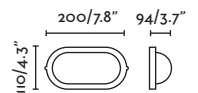

Derby 283

72002

● Matt White/Blanco Mate 36,60€

Material

Body Aluminium/Aluminio

Diff Opal Glass/Cristal Opal

Light Source 1 E27 max. 15W

Bulb incl. No

Recom. Bulb 17463

Class I

IP 44