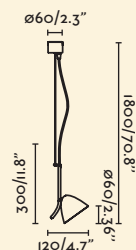

Flash

20201 ● Matt White/Blanco Mate **95,25€**

Material Body Aluminium/Aluminio
Diff Opal PMMA/PMMA Opal

Light Source SMD LED 10W 3000K 500lm

CRI >80

Class I

Voltage (V/Hz) 220V-240V/50-60Hz

IP 20

Cable 1.5 MT

Driver ☒