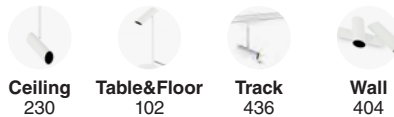

Link by Estudi Ribaudí

29873
29874
29897

● Matt White/Blanco Mate **39,45€**
● Matt Black/Negro Mate **39,45€**
● Bronze/Bronce **55,50€**

Material **Body** Steel/Acero
Light Source 1 GU10 max. 8W
Bulb incl. No
Recom. Bulb 97685327
Class I
IP 20

350° 90°