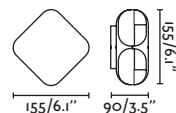

Lotus by Estudi Ribaudí

- 71222 ● Matt White/Blanco Mate **155,75€**
- 71223 ● Dark Grey/Gris Oscuro **155,75€**

Material Body Aluminium/Aluminio
Diff Opal Glass/Cristal Opal

Light Source SMD LED 18W 3000K 1700lm

CRI >80

Class I

Voltage (V/Hz) 100V-240V/50-60Hz

IP 65

IK 08

Driver ✓