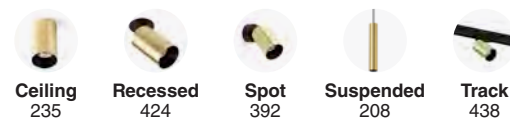

Stan

43748 ● Matt White/Blanco Mate **49,15€**
43749 ● Matt Black/Negro Mate **49,15€**
43759 ● Satin Gold/Oro Satinado **57,85€**

Material Body Aluminium/Aluminio
Light Source 1 GU10 max. 8W
Bulb incl. No
Recom. Bulb 97685327
Class I
IP 20