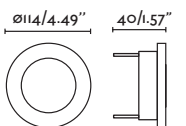

Argon SQ

43402

● Matt White/Blanco Mate 20,40€

43412

● Matt Black/Negro Mate 20,40€

Material	Body Aluminium/Aluminio
Light Source	1 GU10 max. 8W
Bulb incl.	No
Recom. Bulb	17316
Socket incl.	No
Recom. Socket	43065
IP	20
Cut out	100x100 ↙ 60°

Argon RCT

43403

● Matt White/Blanco Mate 38,65€

43413

● Matt Black/Negro Mate 38,85€

Material	Body Aluminium/Aluminio
Light Source	2 GU10 max. 8W
Bulb incl.	No
Recom. Bulb	17316
Socket incl.	No
Recom. Socket	43065
IP	20
Cut out	220x102 ↙ 60°

Argon R

43401

● Matt White/Blanco Mate 20,40€

43411

● Matt Black/Negro Mate 20,40€

Material	Body Aluminium/Aluminio
Light Source	1 GU10 max. 8W
Bulb incl.	No
Recom. Bulb	17316
Socket incl.	No
Recom. Socket	43065
IP	20
Cut out	∅100 ↙ 60°