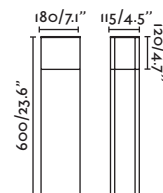

Datna 600 by Àlex & Manel Llusçà

74442 ● Dark Grey/Gris Oscuro **162,70€**

Material Body Aluminium/Aluminio
Diff Opal PC/PC Opal

Light Source 1 E27 max. 15W

Bulb incl. No

Recom. Bulb 17463

Class I

IP 44