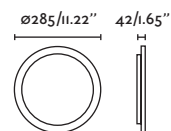

Bic

63408 ● Matt White/Blanco Mate 354,95€

Material Body Aluminium/Aluminio
Diff Opal PMMA/PMMA Opal
Light Source SMD LED 60W 3000K 4000lm
CRI >80
Class I
Voltage (V/Hz) 220V-240V/50-60Hz
IP 20

Mega

63410 ● Matt White/Blanco Mate 414,30€

Material Body Aluminium/Aluminio
Diff Opal PMMA/PMMA Opal
Light Source SMD LED 52W 2700K 3600lm
CRI >80
Class I
Voltage (V/Hz) 220V-240V/50-60Hz
IP 20

Ami

63397 ● Matt White/Blanco Mate 84,45€
63398 ● Satin Nickel/Níquel Satinado 84,45€

Material Body Aluminium/Aluminio
Diff Opal PC/PC Opal
Light Source SMD LED 15W 2700K 1200lm
CRI >80
Class I
Voltage (V/Hz) 220V-240V/50-60Hz
IP 20

Driver ✓

Foro

63404 ● Matt White/Blanco Mate 147,50€

Material Body Aluminium/Aluminio
Diff Opal PMMA/PMMA Opal
Light Source SMD LED 24W 3000K 2000lm
CRI >80
Class II
Voltage (V/Hz) 100V-240V/50-60Hz
IP 44

Driver ✓