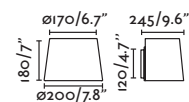

IP

20

Table&Floor
145

Sweet reader

29935

29950

29951

- ●● Satin Nickel/Níquel Satinado + White/Blanco **130,55€**
- ●● Matt White/Blanco Mate + White/Blanco **128,40€**
- ●● Matt Black/Negro Mate + Black/Negro **128,40€**

Material

Body Steel/Acero
Diff White Textile/Textil Blanco
Shade Textile/Textil

Light Source

1 E27 max. 2W

Bulb incl.

No

Recom. Bulb

17463

Reader

4W, 3000K, 120lm

Class

I

Voltage (V/Hz)

100V-240V/50-60Hz

IP

20