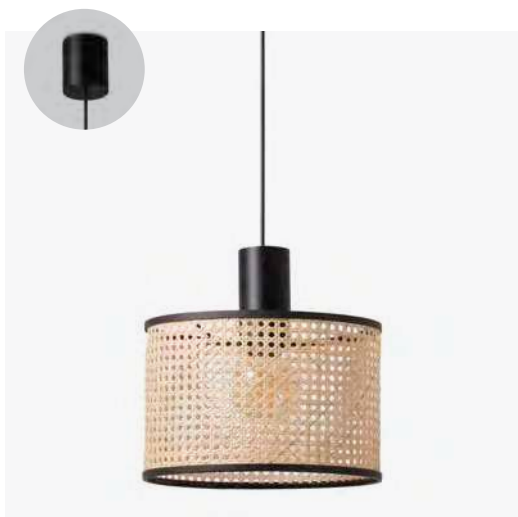

Mambo 320

64315-48 ●● Matt Black/Negro Mate + Rattan/Ratán 172,80€

Material	Body Steel/Acero Shade Rattan/Ratán
Light Source	1 E27 max. 15W
Bulb incl.	No
Recom. Bulb	17463
Class	II
IP	20
Cable	1.7 MT