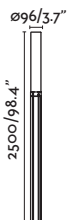

Tram 2500 by Estudi Ribaudí
75532 ● Dark Grey/Gris Oscuro **737,75€**

Material Body Aluminium/Aluminio
Diff Opal PMMA/PMMA Opal

Light Source SMD LED 43W 3000K 3000lm

CRI >80

Class I

Voltage (V/Hz) 100V-240V/50-60Hz

IP 55

IK 05

Driver ✓