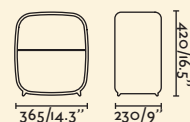

1968

28372

● Walnut/Nogal 423,80€

Material Body Wood/Madera
Shade Textile/Textil

Light Source SMD LED 8W 3000K 800lm

CRI >80

Class II

Voltage (V/Hz) 100V-240V/50-60Hz

IP 20

Cable 2.8 MT