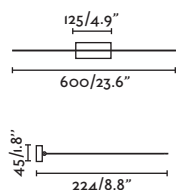

Magritte 600

- 61082 Satin Nickel/Níquel Satinado **158,60€**
- 61085 Old Gold/Oro Viejo **158,60€**
- 61088 Matt Black/Negro Mate **152,10€**

Material Body Aluminium+Steel/Aluminio+Acero
Diff Opal PMMA/PMMA Opal

Light Source SMD LED 12W 3000K 750lm

CRI >80

Class II

Voltage (V/Hz) 100V-240V/50-60Hz

IP 20
↖ 90°
... Driver ✓