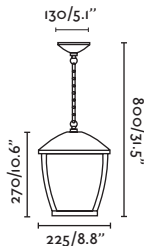

Wilma 800

75002

● Dark Grey/Gris Oscuro **154,00€**

Material

Body Aluminium/Aluminio

Diff Opal PC/PC Opal

Light Source

1 E27 max. 15W

Bulb incl.

No

Recom. Bulb

17463

Class

I

IP

44

Cable

1.5 MT