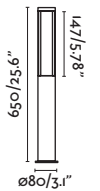

Logar 650

75605

● Dark Grey/Gris Oscuro **170,35€**

Material Body Aluminium/Aluminio
Diff Opal PMMA/PMMA Opal

Light Source SMD LED 12W 3000K 580lm

CRI >80

Class I

Voltage (V/Hz) 100V-240V/50-60Hz

IP 54

Driver ✓