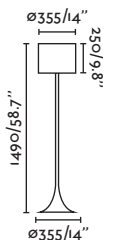

Black

- 29764 Matt Black/Negro Mate + Black/Negro **133,30€**

Material Body Steel/Acero
Shade Textile/Textil

Light Source 1 E27 max. 15W

Bulb incl. No

Recom. Bulb 17464

Class II

IP 20

Cable 2.5 MT