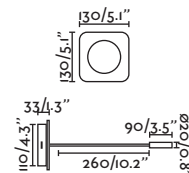

Mood SQ

20060 ● Oak/Roble + Black/Negro 128,65€

Material Body Steel+Wood/Acero+Madera
Light Source SMD LED 2W 3000K 105lm
CRI >80
Class II
Voltage (V/Hz) 220V-240V/50-60Hz
IP 20
Beam angle 45°

Driver ✓