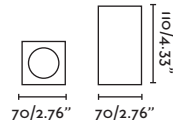

Sven SQ

63269 ● Matt White/Blanco Mate 34,35€

Material Body Plaster/Yeso
Light Source 1 GU10 max. 8W
Bulb incl. No
Recom. Bulb 97685327
Class I
IP 20