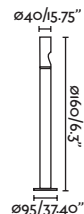

Bast

70292 ● Dark Grey/Gris Oscuro 413,50€

Material Body Aluminium+PC/Aluminio+PC
Diff Transparent PC/PC Transparente

Light Source SMD LED 25W 3000K 2100lm

CRI >80

Class I

Voltage (V/Hz) 220V-240V/50-60Hz

IP 65

IK 10

Beam angle 360°

Driver ✓