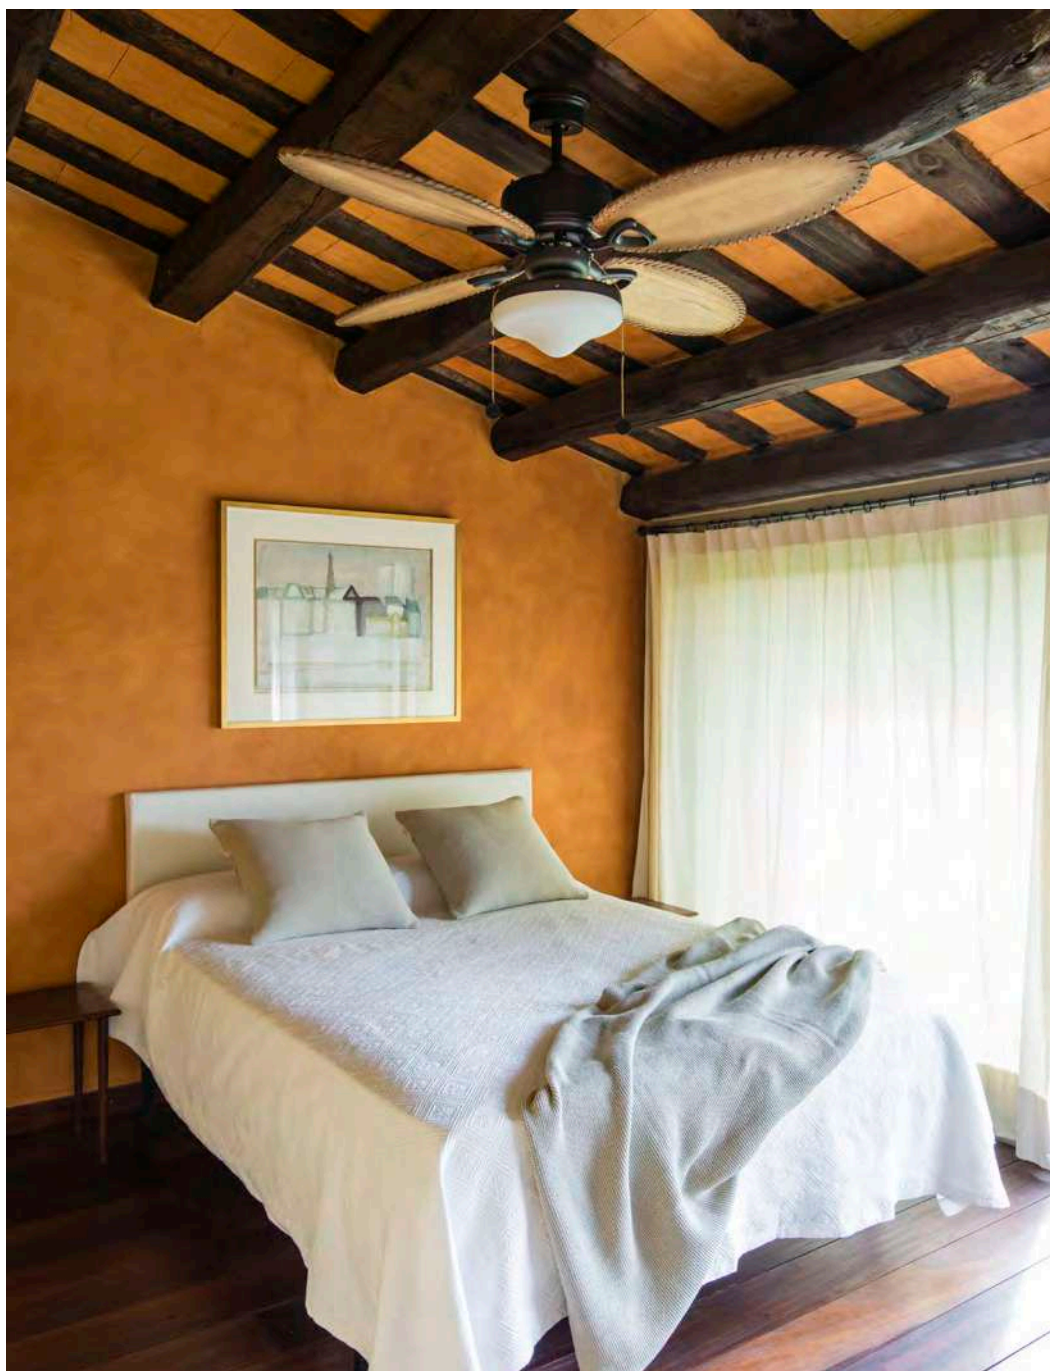

33019 328,45€
Body Dark Brown/Marrón Oscuro
Blades Pine/Pino

Material Body	Steel/Acero	Light	2 E27 max. 15W
Material Blades	Wood/Madera	Bulb incl.	No
W	14-29-58	Rec. Bulb	17463
RPM	85-135-185	Diff	Glass/Cristal
Airflow	123.72 m3 min		
V/Hz	220V-240V/50Hz		
Accessories ☒	33928 Wall Control 3 speeds 33929 Remote Control/dimer-on-off 33937 Remote Control/Programmer		
Opt. downrod	Page 810