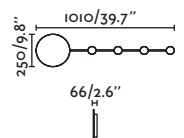

IP

20

Driver ✓