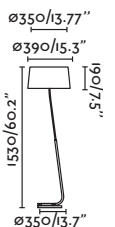

Hotel floor

1. 29948 ●● Matt Black/Negro Mate + Black/Negro 257,25€

Material Body Steel/Acero
Diff Black/Negro
Shade Textile/Textil

Light Source 1 E27 max. 15W

Bulb incl. No

Recom. Bulb 17464

Class II

IP 20

Cable 1.9 MT