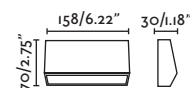

Must 158

70658

● Dark Grey/Gris Oscuro 46,20€

Material

Body ABS

Diff Transparent PC/PC Transparente

Light Source

SMD LED 3W 3000K 220lm

CRI

>80

Class

II

Voltage (V/Hz)

220V-240V/50-60Hz

IP

65

IK

10

SEA SIDE SUITABLE Driver ✓