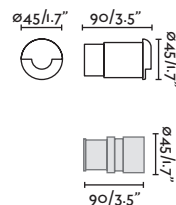

SEA SIDE SUITABLE Driver