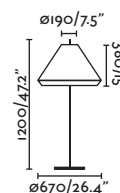

Suspended
558

Portable
564

Spike
532