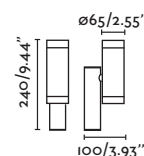

Steps 2L by Estudi Ribaudí

75500 ● Matt White/Blanco Mate **60,30€**

75501 ● Dark Grey/Gris Oscuro **60,30€**

Material Body Aluminium/Aluminio
Diff Transparent Glass/Cristal Transparente

Light Source 2 GU10 max. 8W

Bulb incl. No

Recom. Bulb 97685327

Class I

IP 44