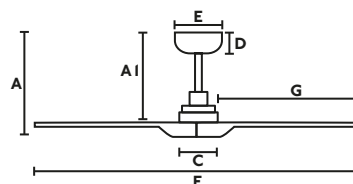

A	A1
268/10.55"	223/8.78"
B	C
82/3.23"	100/3.94"
D	E
59/2.3"	132/5.2"
F	G
ø900/35.4"	

*Order your Smart Fan with the reference of the fan finished in WP and add the reference 34150-33 of the gear. The price of the gear is with PRO35 discount.
Solicita tu Smart Fan con la referencia del ventilador acabado en WP y añade la referencia 34150-33 del receptor. El precio del receptor es con el descuento PRO35.