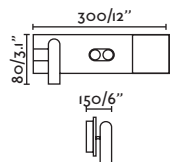

Magos

- 20330 ● Black/Negro 239,20€
- 20331 ● Maple/Arce 254,20€
- 20332 ● Walnut/Nogal 254,20€

Material Body Aluminium+ABS/Aluminio+ABS

Diff Opal PC/PC Opal

Light Source SMD LED 14W 2700K 600lm

Bulb incl. No

Reader 3W, 2700K, 160lm

CRI >80

Class II

Voltage (V/Hz) 100V-240V/50-60Hz

IP 20