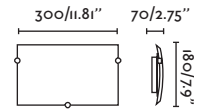

IP

20

Diula 2L

62986

● Satin Nickel/Níquel Satinado 58,25€

Material

Body Steel/Acero

Diff Opal Glass/Cristal Opal

Light Source

2 E27 max. 15W

Bulb incl.

No

Recom. Bulb

17463

Class

I

IP

20