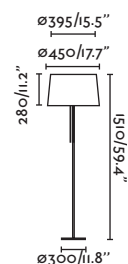

Volta floor

- 20029 Matt White/Blanco Mate + White/Blanco **344,35€**
- 20030 Matt Black/Negro Mate + Black/Negro **344,35€**

Material Body Steel/Acero
Shade Textile/Textil

Light Source 1 E27 max. 15W

Bulb incl. No

Recom. Bulb 17463

Class II

IP 20

Cable 2 MT

⏻