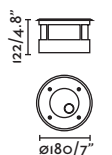

Salt

70591

- Satin Stainless/Inoxidable Satinado **234,10€**

Material Body Stainless steel 316L+Aluminium/Acero inoxidable 316L+Aluminio
Diff Transparent Glass/Cristal Transparente

Light Source COB LED 9W 3000K 500lm

CRI >=90

Class I

Voltage (V/Hz) 100V-240V/50-60Hz

IP 67

IK 08

Beam angle 45°

Cut out ø170

SEA SIDE SUITABLE **ASYMMETRIC ASIMETRICO** Driver ✓