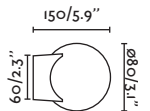

NEW

Gala

63504

63505

63506 NEW

- Shiny Chrome/Cromo Brilllo **103,20€**
- Satin Gold/Oro Satinado **103,20€**
- Matt Black/Negro Mate **103,20€**

Material

Body Aluminium/Aluminio
Diff Opal Glass/Cristal Opal

Light Source

1 G9 max. 6W

Bulb incl.

No

Recom. Bulb

17495

Class

II

IP

44

Lago

63503

- Shiny Chrome/Cromo Brilllo **92,40€**

Material

Body Aluminium/Aluminio
Diff Opal Glass/Cristal Opal

Light Source

1 G9 max. 6W

Bulb incl.

No

Recom. Bulb

17495

Class

II

IP

44

Edge 900

63502

- Shiny Chrome/Cromo Brilllo **178,30€**

Material

Body Aluminium/Aluminio
Diff Opal PMMA/PMMA Opal

Light Source

SMD LED 18W 4000K 1300lm

CRI

>80

Class

II

Voltage (V/Hz)

100V-240V/50-60Hz

IP

44

Driver