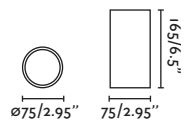

Rel 75

64198 ● Matt White/Blanco Mate 126,70€
64199 ● Matt Black/Negro Mate 126,70€

Material Body Aluminium/Aluminio
Diff Transparent Glass/Cristal Transparente
Light Source COB LED 15W 2700K 1340lm
CRI >80
Class II
Voltage (V/Hz) 100V-240V/50-60Hz
IP 20
Beam angle 60°
Driver ☑