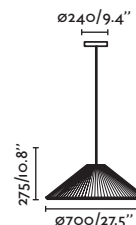

Saigon in 700

- 20116 ●● Matt Black/Negro Mate + Beige **1.570,80€**
- 20117 ●● Matt Black/Negro Mate + White/Blanco **1.570,80€**
- 20118 ●● Matt Black/Negro Mate + Terracotta/Terracota **1.570,80€**
- 20119 ●● Matt Black/Negro Mate + Black/Negro **1.570,80€**
- 20120 ●● Matt Black/Negro Mate + Yellow/Amarillo **1.570,80€**
- 20121 ●● Matt Black/Negro Mate + Garnet/Granate **1.570,80€**
- 20122 ●● Matt Black/Negro Mate + Green/Verde **1.570,80€**
- 20123 ●● Matt Black/Negro Mate + Brown/Marrón **1.570,80€**

1. **Material** Body Steel/Acero
   Diff Beige Papyrus/Papiro Beige
   Shade Textile ribbon/Cinta textil
2. **Light Source** 3 E27 max. 15W
   Bulb incl. No
   Recom. Bulb 17464
   Class II
   IP 20
   Cable 1.6 MT