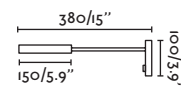

Kale

62703

● Matt Black/Negro Mate 93,35€

Material	Body Aluminium+Steel+Silicone/Aluminio+Acero+Silicona
Light Source	HIGH POWER LED 3W 3000K 180lm
CRI	>80
Class	II
Voltage (V/Hz)	220V-240V/50-60Hz
IP	20
Beam angle	45°

Driver ✓