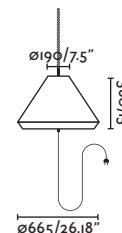

Saigon out C70 portable

71584-09 NEW ● Dark Grey/Gris Oscuro + Beige 601,40€

Material Body Aluminium/Aluminio
Diff Opal PEMD/PEMD Opal
Shade PP

Light Source 1 E27 max. 15W

Bulb incl. No

Recom. Bulb 17463

Class II

IP 44

Cable 3 MT