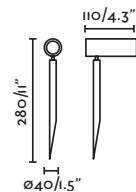

Seth 280

70227

● Matt Black/Negro Mate **82,10€**

Material Body Aluminium/Aluminio
Diff Transparent PMMA/PMMA Transparente

Light Source SMD LED 6W 2700K 450lm

CRI >80

Class II

Voltage (V/Hz) 100V-240V/50-60Hz

IP 44

Beam angle 40°

Cable 2 MT

Driver ●