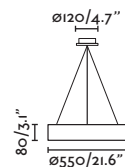

Dolme by Xjer Studio

64099 ● Matt White/Blanco Mate **247,55€**

Material Body Steel/Acero
Diff Opal PMMA/PMMA Opal

Light Source SMD LED 23W 3000K 1260lm

CRI >80

Class I

Voltage (V/Hz) 220V-240V/50-60Hz

IP 20

Cable 1.6 MT

Driver ✓

Ceiling
228

Cocotte 430 by Jordi Llopis

64262 ● Shiny White/Blanco Brillo **249,70€**

64263 ● Shiny Black/Negro Brillo **249,70€**

Material Body Aluminium/Aluminio
Diff Opal PMMA/PMMA Opal

Light Source SMD LED 30W 3000K 1300lm

CRI >80

Class I

Voltage (V/Hz) 100V-240V/50-60Hz

IP 20

Driver ✓

Ceiling
228

Cocotte 550 by Jordi Llopis

64260 ● Shiny White/Blanco Brillo **341,40€**

64261 ● Shiny Black/Negro Brillo **341,40€**

Material Body Aluminium/Aluminio
Diff Opal PMMA/PMMA Opal

Light Source SMD LED 36W 3000K 1700lm

CRI >80

Class I

Voltage (V/Hz) 100V-240V/50-60Hz

IP 20

Driver ✓

Ceiling
228