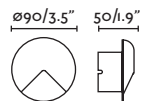

Uve

70397

● Dark Grey/Gris Oscuro 37,35€

Material **Body** Aluminium/Aluminio

Diff Transparent PC/PC Transparente

Light Source SMD LED 2W 3000K 70lm

CRI >80

Class II

Voltage (V/Hz) 220V-240V/50-60Hz

IP 44

IK 08

Beam angle 120°

Cut out ø78

Driver ✔ ✔