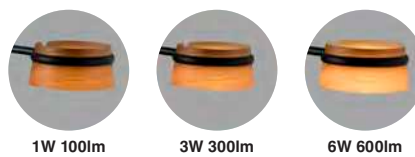

Loop by Estudi Ribaudí