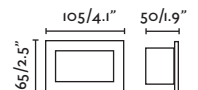

Cut out

105x66

Driver ☒

Stripe

72092

● Dark Grey/Gris Oscuro **46,40€**

72093

● Matt White/Blanco Mate **46,40€**

72094

● Matt White/Blanco Mate **47,25€**

72095

● Dark Grey/Gris Oscuro **47,25€**

Material

Body Aluminium/Aluminio

Diff Opal PC/PC Opal

Light Source

SMD LED 5W 3000K 50lm

CRI

>80

Class

I

Voltage (V/Hz)

100V-240V/50-60Hz

IP

54

IK

07

Cut out

230x89

Driver ☒