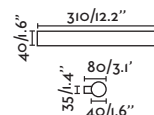

Volga 600

63508

63513

Shiny Chrome/Cromo Brillo 118,65€

Matt Black/Negro Mate 118,65€

Material Body Aluminium/Aluminio
Diff Opal PMMA/PMMA Opal

Light Source SMD LED 12W 3000K 850lm

CRI >80

Class II

Voltage (V/Hz) 100V-240V/50-60Hz

IP 44

Driver ✓