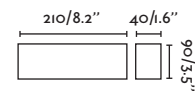

Nash 370

62820

● Matt White/Blanco Mate **160,95€**

62822

● Matt Black/Negro Mate **160,95€**

Material

Body Aluminium/Aluminio

Diff Opal PC/PC Opal

Light Source

SMD LED 16W 3000K 990lm

CRI

>80

Class

I

Voltage (V/Hz)

220V-240V/50-60Hz

IP

20

Driver