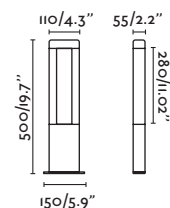

Nanda 500

71216

● Dark Grey/Gris Oscuro **144,45€**

Material Body Aluminium/Aluminio
Diff Opal PC/PC Opal

Light Source SMD LED 12W 3000K 500lm

CRI >80

Class I

Voltage (V/Hz) 100V-240V/50-60Hz

IP 54

Driver ✓