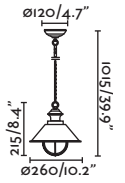

outdoor

Suspended / Suspensión

Nautica 260

71106

● Matt White/Blanco Mate + Matt Copper/Cobre Mate **91,70€**

71138

● Rust Brown/Marrón Oxido **89,35€**

Material

Body Steel/Acero

Diff Transparent Glass/Cristal Transparente

Light Source

1 E27 max. 15W

Bulb incl.

No

Recom. Bulb

17463

Class

I

IP

33

Cable

1 MT

Nautica 340

71139

● Rust Brown/Marrón Oxido **125,15€**

Material

Body Steel/Acero

Diff Transparent Glass/Cristal Transparente

Light Source

1 E27 max. 15W

Bulb incl.

No

Recom. Bulb

17463

Class

I

IP

33

Cable

1 MT

Wilma 800

75002

● Dark Grey/Gris Oscuro **154,00€**

Material

Body Aluminium/Aluminio

Diff Opal PC/PC Opal

Light Source

1 E27 max. 15W

Bulb incl.

No

Recom. Bulb

17463

Class

I

IP

44

Cable

1.5 MT