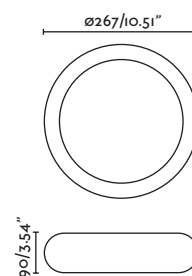

Anga 295

72354
72355

- White/Blanco 158,70€
- Dark Grey/Gris Oscuro 158,70€

Material Body Concrete/Cemento
Diff Opal White PMMA/PMMA Blanco Opal

Light Source SMD LED 24W 2700K 1794lm

CRI >=80

Class I

Voltage (V/Hz) 220V-240V/50-60Hz

IP 44

IK 04

Driver ✓