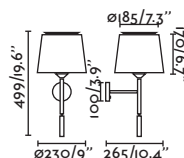

Savoy reader

- 20302-92 White/Blanco + White/Blanco **159,85€**
- 20303-93 Black/Negro + Black/Negro **159,85€**
- 20303-94   Black/Negro + Green/Verde **159,85€**

Material Body Steel/Acero
Diff Steel/Acero
Shade Textile/Textil

Light Source 1 E27 max. 15W
Bulb incl. No
Recom. Bulb 17463
Reader 3W, 3000K, 160lm
Class II
Voltage (V/Hz) 100V-240V/50-60Hz
IP 20