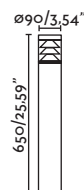

### Muga 295

75603

● Dark Grey/Gris Oscuro 160,05€

**Material** Body Aluminium/Aluminio  
Diff Opal PC/PC Opal

**Light Source** SMD LED 11W 3000K 810lm

**CRI** >80

**Class** I

**Voltage (V/Hz)** 100V-240V/50-60Hz