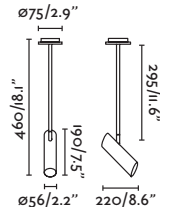

Orleans by Nahtrang

- 43529 Matt White/Blanco Mate **48,25€**
- 43531 Shiny Chrome/Cromo Brillo **50,50€**

Material **Body** Steel/Acero
Light Source 1 GU10 max. 8W
Bulb incl. No
Recom. Bulb 97685327
Class I
IP 20