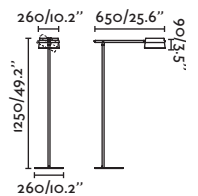

Loop floor

- 29399 Matt Black/Negro Mate + Ash tree/Fresno 271,75€
- 29569 Matt Black/Negro Mate + Cherry/Cerezo 271,75€

Material Body Steel/Acero
Diff Translucent/Translúcido
Shade Wood/Madera

Light Source SMD LED 6W 2700K 600lm

Dimmable W 1w 100lm / 3w 300lm / 6w 600lm

CRI >80

Class II

Voltage (V/Hz) 100V-240V/50-60Hz

IP 20

Cable 2 MT