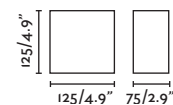

Olaf

63278

● Matt White/Blanco Mate **59,85€**

Material

Body Plaster/Yeso

Diff Opal PC/PC Opal

Light Source

2 E14 max. 8W

Bulb incl.

No

Recom. Bulb

17461

Class

I

IP

20