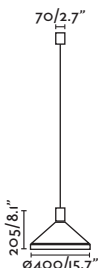

Kombo by Nutcreatives

Kombo 120

- 68591-1L   ● Grey/Gris **89,95€**
- 68592-1L   ● Beige/Beige **89,95€**

- **Material**   **Body** Steel/Acero
- **Light Source**   1 E27 max. 15W
- **Bulb incl.**   No
- **Recom. Bulb**   17463
- **Class**   II
- **IP**   20
- **Cable**   1.5 MT

Kombo 200

- 68593-1L   ● Grey/Gris **109,45€**
- 68594-1L   ● Beige/Beige **109,45€**

- **Material**   **Body** Steel/Acero
- **Light Source**   1 E27 max. 15W
- **Bulb incl.**   No
- **Recom. Bulb**   17463
- **Class**   II
- **IP**   20
- **Cable**   1.5 MT

Kombo 400

- 68595-1L   ● Grey/Gris **125,95€**
- 68596-1L   ● Beige/Beige **125,95€**
- 68597-1L   ● Terracotta/Terracota **125,95€**

- **Material**   **Body** Steel/Acero
- **Light Source**   1 E27 max. 15W
- **Bulb incl.**   No
- **Recom. Bulb**   17463
- **Class**   II
- **IP**   20
- **Cable**   1.5 MT