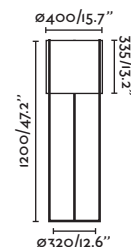

Drum floor

- 24023-33 Matt Black/Negro Mate + Beige **396,60€**
- 24023-34 Matt Black/Negro Mate + Grey/Gris **396,60€**

Material Body Steel/Acero
Diff Opal PC/PC Opal
Shade Textile/Textil

Light Source 1 E27 max. 15W

Bulb incl. No

Recom. Bulb 17464

Class II

IP 20

Cable 2.1 MT