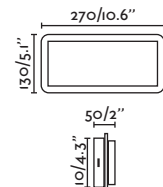

Mood RCT

20061 ● Oak/Roble + Black/Negro 162,95€

Material Body Steel+Wood/Acero+Madera
Diff Opal PMMA/PMMA Opal
Light Source SMD LED 6W 3000K 67lm
CRI >80
Class II
Voltage (V/Hz) 100V-240V/50-60Hz
IP 20

Driver ✓