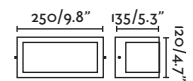

Bonn

70697 ● Dark Grey/Gris Oscuro 70,20€

Material Body Aluminium/Aluminio
Diff Opal PC/PC Opal

Light Source 1 E27 max. 15W

Bulb incl. No

Recom. Bulb 17463

Class I

IP 44