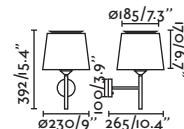

Savoy

- 20300-92 Matt White/Blanco Mate + White/Blanco **103,10€**
- 20301-93 Matt Black/Negro Mate + Black/Negro **103,10€**
- 20301-94   Matt Black/Negro Mate + Green/Verde **103,10€**

Material Body Steel/Acero
Diff Steel/Acero
Shade Textile/Textil

Light Source 1 E27 max. 15W
Bulb incl. No
Recom. Bulb 17463
Class II
IP 20

Suspended Table&Floor
196 118