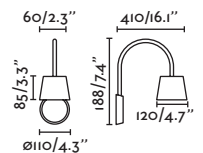

IP

20

⏻ Driver ✓