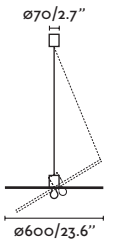

Costas 600

68590-69 ●● Matt Black/Negro Mate + Rattan/Ratán 124,15€

Material	Body Steel/Acero Shade Rattan/Ratán
Light Source	1 E27 max. 15W
Bulb incl.	No
Recom. Bulb	17426
Class	II
IP	20
Cable	1.5 MT