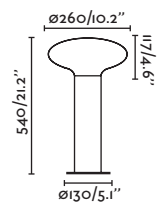

Blubs 540 by Estudi Ribaudí
74434B-03 ● Dark Grey/Gris Oscuro 128,50€

Material Body Aluminium/Aluminio
Diff Opal PMMA/PMMA Opal

Light Source 1 E27 max. 15W

Bulb incl. No

Recom. Bulb 17437

Class I

IP 44