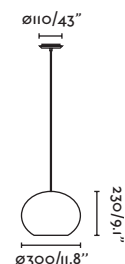

Haka 300

65134-74

●● Black/Negro + Rattan/Ratán 118,30€

Material	Body Steel/Acero Shade Rattan/Ratán
Light Source	1 E27 max. 15W
Bulb incl.	No
Recom. Bulb	17426
Class	I
IP	20
Cable	2 MT