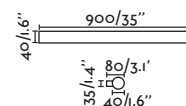

Volga 310

63507

63512

Shiny Chrome/Cromo Brillo 103,20€

Matt Black/Negro Mate 103,20€

Material Body Aluminium/Aluminio
Diff Opal PMMA/PMMA Opal

Light Source SMD LED 5W 3000K 350lm

CRI >80

Class II

Voltage (V/Hz) 100V-240V/50-60Hz

IP 44

Driver ✓

Volga 600

63508

63513

Shiny Chrome/Cromo Brillo 118,65€

Matt Black/Negro Mate 118,65€

Material Body Aluminium/Aluminio
Diff Opal PMMA/PMMA Opal

Light Source SMD LED 12W 3000K 850lm

CRI >80

Class II

Voltage (V/Hz) 100V-240V/50-60Hz

IP 44

Driver ✓

Volga 900

63509

63514

Shiny Chrome/Cromo Brillo 134,95€

Matt Black/Negro Mate 134,85€

Material Body Aluminium/Aluminio
Diff Opal PMMA/PMMA Opal

Light Source SMD LED 18W 3000K 1300lm

CRI >80

Class II

Voltage (V/Hz) 100V-240V/50-60Hz

IP 44

Driver ✓