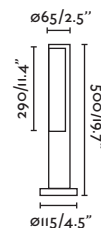

Beret 500

75522

● Dark Grey/Gris Oscuro **138,30€**

Material Body Aluminium/Aluminio
Diff Opal PMMA/PMMA Opal

Light Source SMD LED 8W 4000K 350lm

CRI >80

Class I

Voltage (V/Hz) 220V-240V/50-60Hz

IP 54

IK 04

Driver ✓