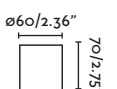

Ten 70

62150	●	Matt White/Blanco Mate	41,60€
62151	●	Matt Black/Negro Mate	41,60€
62152	●	Old Gold/Oro Viejo	44,80€
62153	●	Satin Gold/Oro Satinado	44,80€
62154	●	Shiny Copper/Cobre Brillo	44,80€
62155	●	Satin Nickel/Níquel Satinado	44,80€

Material	Body Aluminium/Aluminio
Light Source	1 E27 max. 15W
Bulb incl.	No
Recom. Bulb	17464
Class	II
IP	20