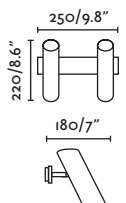

Ring

40550
40551

● Matt White/Blanco Mate + Shiny Chrome/Cromo Brillo **30,70€**
● Dark Grey/Gris Oscuro + Shiny Chrome/Cromo Brillo **30,70€**

Material **Body** Steel/Acero
Light Source 1 GU10 max. 8W
Bulb incl. No
Recom. Bulb 97685327
Class I
IP 20

350° 90°

Link by Estudi Ribaudí

29873
29874
29897

● Matt White/Blanco Mate **39,45€**
● Matt Black/Negro Mate **39,45€**
● Bronze/Bronce **55,50€**

Material **Body** Steel/Acero
Light Source 1 GU10 max. 8W
Bulb incl. No
Recom. Bulb 97685327
Class I
IP 20

350° 90°

Link 2L by Estudi Ribaudí

29875
29876

● Matt White/Blanco Mate **77,85€**
● Matt Black/Negro Mate **77,85€**

Material **Body** Steel/Acero
Light Source 2 GU10 max. 8W
Bulb incl. No
Recom. Bulb 97685327
Class I
IP 20

350° 90°