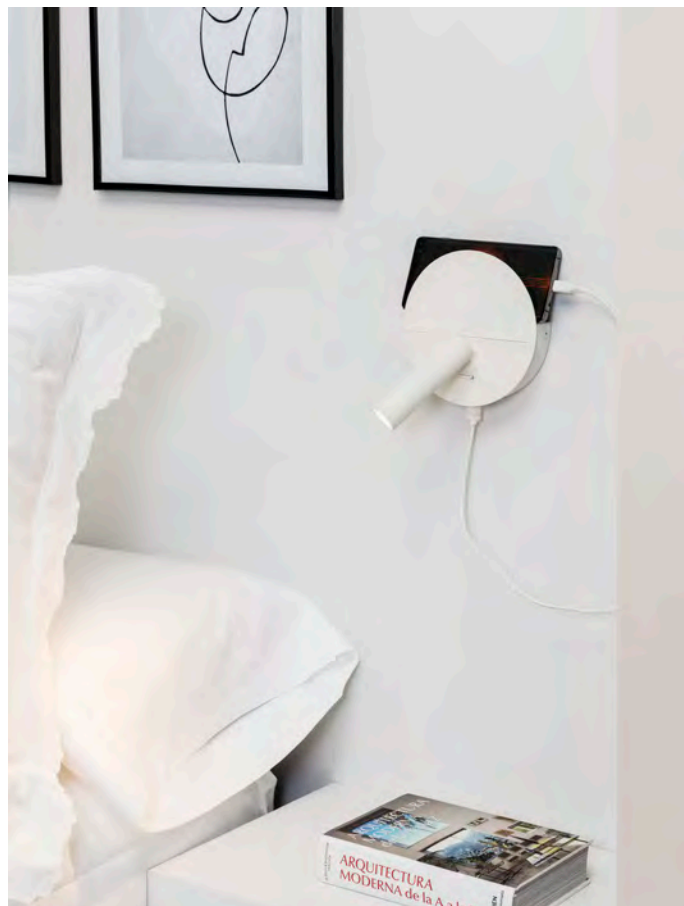

Duas by Faro Lab

Duas

68467

68468

- ●● Matt White/Blanco Mate + Shiny White/Blanco Brillo 129,35€
- ●● Matt Black/Negro Mate + Shiny Black/Negro Brillo 129,35€

Material Body Steel/Acero
Light Source COB LED 3W 2700K 240 lm
CRI >=80
Class I
Voltage (V/Hz) 220V-240V/50-60Hz
IP 20
Beam angle 45°