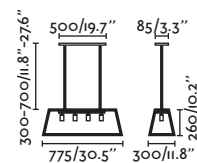

Rose 4L

65081 ● Matt Black/Negro Mate 545,20€

Material Body Steel/Acero
Diff Transparent Glass/Cristal Transparente

Light Source 4 E27 max. 15W

Bulb incl. No

Recom. Bulb 17429

Class I

IP 20