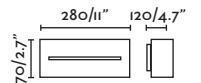

West 1

70888

● Dark Grey/Gris Oscuro **80,40€**

Material Body Aluminium/Aluminio
Diff Opal Glass/Cristal Opal

Light Source 1 E27 max. 15W

Bulb incl. No

Recom. Bulb 17437

Class I

IP 54