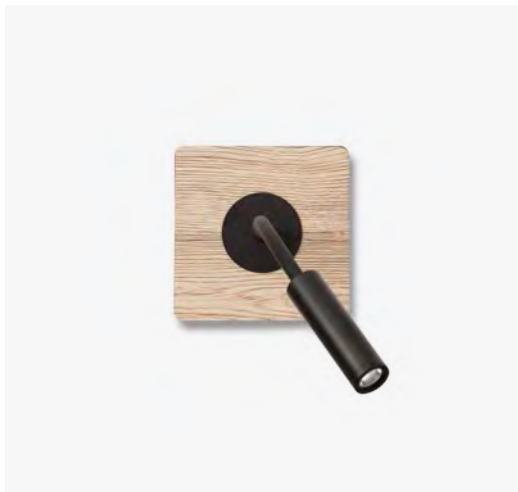

Mood by Nahtrang

Mood SQ

20060 ● Oak/Roble + Black/Negro 128,65€

Material Body Steel+Wood/Acero+Madera
Light Source SMD LED 2W 3000K 105lm
CRI >80
Class II
Voltage (V/Hz) 220V-240V/50-60Hz
IP 20
Beam angle 45°

Driver ✓