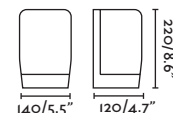

IP

54

Driver ✓

Fred 200

70663

● Dark Grey/Gris Oscuro **33,75€**

70664

● Matt White/Blanco Mate **33,75€**

Material

Body ABS

Diff Opal PC/PC Opal

Light Source

SMD LED 7W 3000K 400lm

CRI

>80

Class

II

Voltage (V/Hz)

100V-240V/50-60Hz

IP

65

IK

10

SEA SIDE SUITABLE Driver ✓