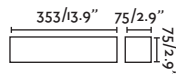

Eaco 2

63177

● Matt White/Blanco Mate **67,40€**

Material	Body Plaster/Yeso
Light Source	2 G9 max. 6W
Bulb incl.	No
Recom. Bulb	17466
Class	I
IP	20