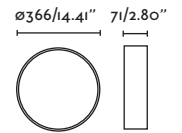

Tola 270

62968

● Matt White/Blanco Mate 71,90€

62983

● Satin Nickel/Níquel Satinado 71,30€

Material

Body Aluminium/Aluminio

Diff Opal PC/PC Opal

Light Source

1 E27 max. 15W

Bulb incl.

No

Recom. Bulb

17437

Class

II

IP

44