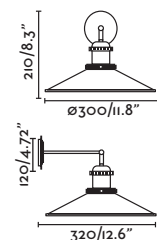

Marlin

65133

●● Matt Black/Negro Mate + Old Gold/Oro Viejo 76,40€

Material Body Steel/Acero
Light Source 1 E27 max. 15W
Bulb incl. No
Recom. Bulb 17429
Class I
IP 20

Suspended
205