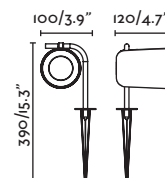

Spike accessory 60cm / Accesorio estaca 60cm

71548

● Matt Black/Negro Mate **12,75€**

71549

● Beige **12,75€**

Material

Body Aluminium/Aluminio