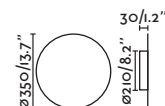

Tou 450

01206

01208

● Bordeaux/Burdeos **243,05€**

● Grey/Gris **243,05€**

Material

Body Aluminium+Foam/Aluminio+Espuma

Diff Opal PMMA/PMMA Opal

Shade Textile/Textil

Light Source SMD LED 10W 2700K 750lm

CRI >80

Class I

Voltage (V/Hz) 100V-240V/50-60Hz

IP 20

Driver ✓