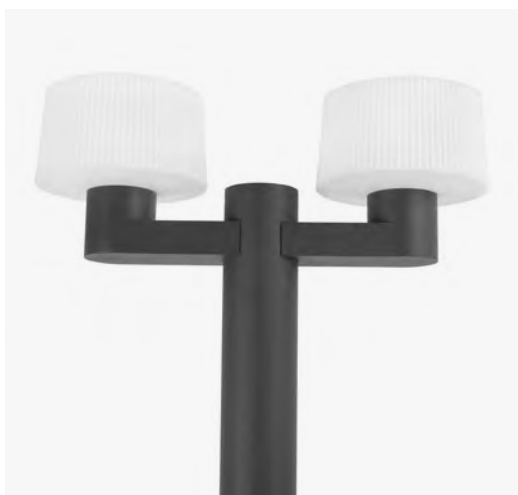

Muffin 2L by Àlex & Manel Llusçà

74435F2-04 ● Dark Grey/Gris Oscuro 495,80€

Material Body Aluminium/Aluminio
Diff Opal PMMA/PMMA Opal

Light Source 2 E27 max. 15W

Bulb incl. No

Recom. Bulb 17437

Class I

IP 44

Bollard
484

Post
482

Suspended
570

Wall
594