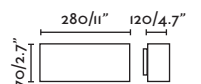

West 2

70899

● Dark Grey/Gris Oscuro **76,20€**

Material Body Aluminium/Aluminio
Diff Opal Glass/Cristal Opal

Light Source 1 E27 max. 15W

Bulb incl. No

Recom. Bulb 17437

Class I

IP 54