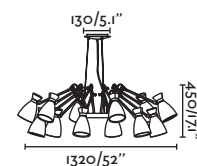

Slim

24504

● Matt White/Blanco Mate 420,65€

Material

Body Steel/Acero

Diff Opal Glass/Cristal Opal

Light Source

SMD LED 40W 3000K 1150lm

CRI

>80

Class

II

Voltage (V/Hz)

220V-240V/50-60Hz

IP

20

Cable

1.5 MT

Driver ✓

Wall
268

Retro

20046

●● Matt Copper/Cobre Mate + Matt Black/Negro Mate 62,35€

20050

●● Matt Black/Negro Mate + Shiny Chrome/Cromo Brillo 58,85€

Material

Body Steel/Acero

Light Source

1 E14 max. 8W

Bulb incl.

No

Recom. Bulb

17461

Class

I

IP

20

Cable

1.6 MT

Retro 12L

20047

●● Matt Copper/Cobre Mate + Matt Black/Negro Mate 1.219,90€

20048

●● Matt Black/Negro Mate + Shiny Chrome/Cromo Brillo 1.164,75€

20051

●● Matt Black/Negro Mate + Satin Gold/Oro Satinado 1.164,75€

Material

Body Steel/Acero

Light Source

12 E14 max. 8W

Bulb incl.

No

Recom. Bulb

17461

Class

I

IP

20

Cable

3 MT

Wall
367