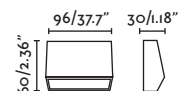

Must 96

70657

● Dark Grey/Gris Oscuro 40,60€

Material

Body ABS

Diff Transparent PC/PC Transparente

Light Source

SMD LED 2W 3000K 80lm

CRI

>80

Class

II

Voltage (V/Hz)

220V-240V/50-60Hz

IP

65

IK

10

SEA SIDE SUITABLE Driver ✓