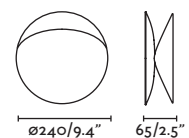

Ovo 240 by Estudi Ribaudí

62108 ● Matt White/Blanco Mate 97,80€

Material Body Steel/Acero
Light Source 1 R7S 118mm max. 15W
Bulb incl. No
Recom. Bulb 17497
Class I
IP 20
↗ 20°