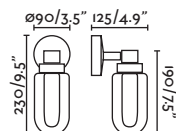

Brume by Àlex & Manel Lluscà

- 40076 Anthracite/Antracita **162,85€**

Material	Body Steel/Acero Diff Opal Glass/Cristal Opal
Light Source	SMD LED 3W 2700K 200lm
CRI	>80
Class	II
Voltage (V/Hz)	100V-240V/50-60Hz
IP	44

Driver