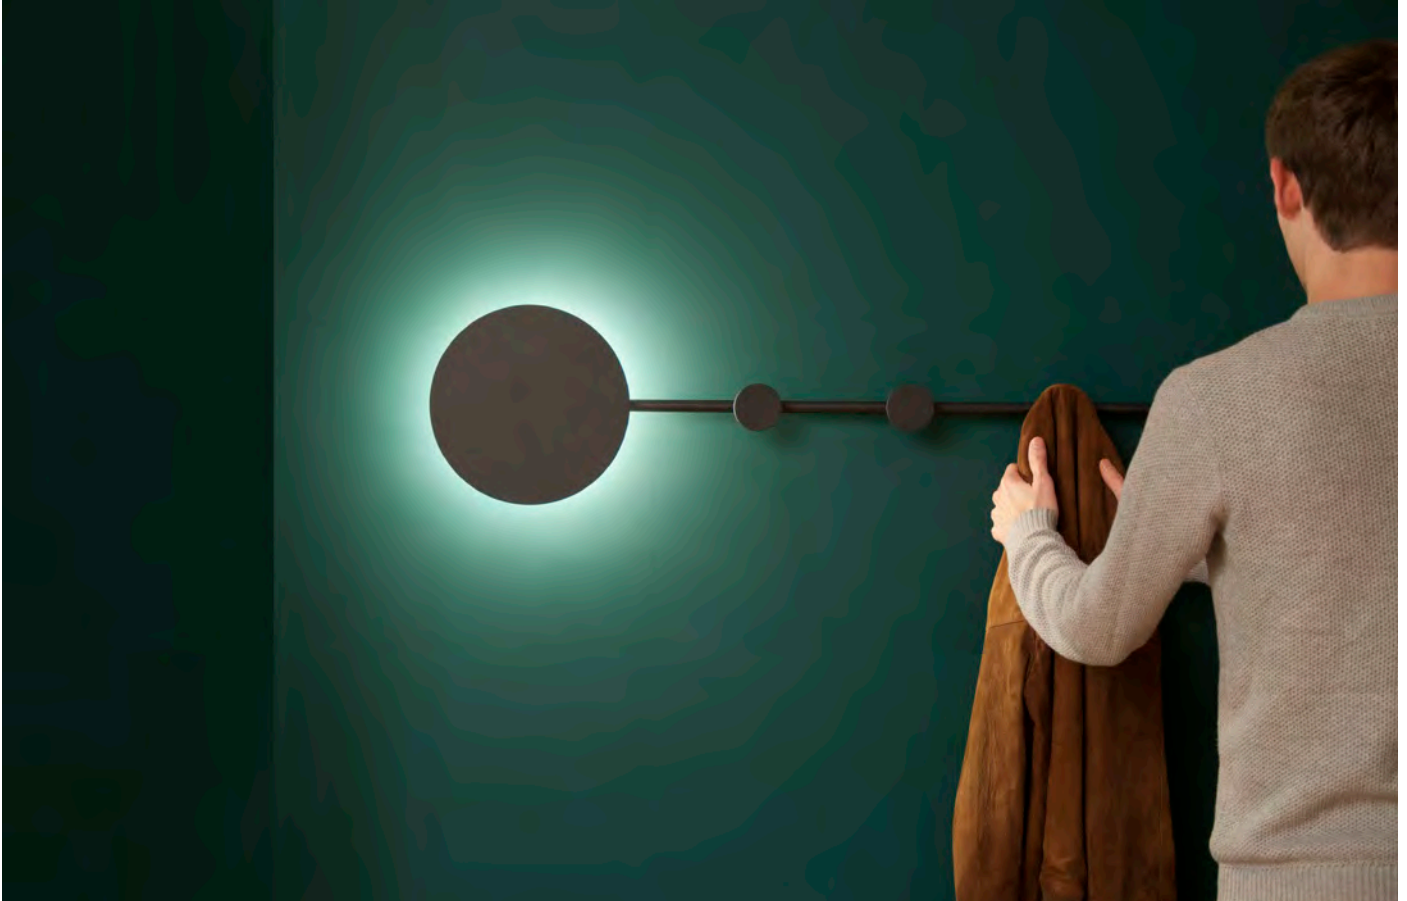

Han

by Goulafiguera

Han

01001

● Matt Black/Negro Mate 190,75€

Material

Body Steel/Acero

Diff Opal PMMA/PMMA Opal

Light Source

SMD LED 6W 2700K 500lm

CRI

>80

Class

I

Voltage (V/Hz)

100V-240V/50-60Hz

IP

20

Driver ✓