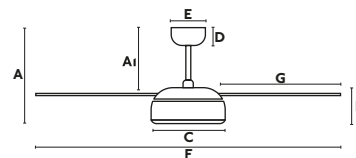

33549 666,50€
33549WP 646,10€ *Smart Fan
Body Matt White/Bianco Mate
Blades Matt White/Bianco Mate

Material Body	Steel/Acero	Light	SMD LED 21W 3000K 2000lm
Material Blades	ABS	CRI	>80
W	5-8-10.5-14.7-16.9-21.4	Driver incl.	Yes
RPM	80-108-126-149-161-180	Diff	Glass/Cristal
Airflow	177.88 m3 min		
V/Hz	220V-240V/50-60Hz		
Opt. downrod	Page 810