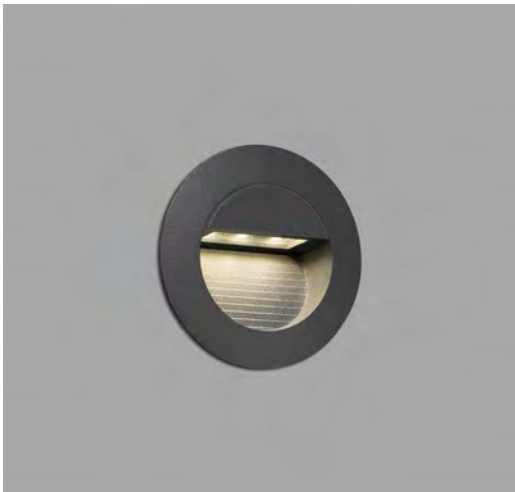

Racing

70403

● Dark Grey/Gris Oscuro 36,50€

Material

Body Aluminium/Aluminio

Diff Transparent PC/PC Transparente

Light Source

SMD LED 1W 4000K 30lm

CRI

>80

Class

II

Voltage (V/Hz)

220V-240V/50-60Hz

IP

44

IK

08

Beam angle

45°

Cut out

ø76

ASYMMETRIC ASIMETRICO Driver ☒