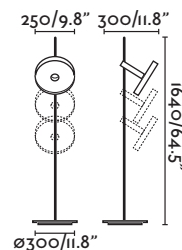

20

**Cable**

3.4 MT

**Suspended**  
170

**Wall**  
266

Whizz floor lamp Ref. 20164-95  
designed by Cristoph F.W.