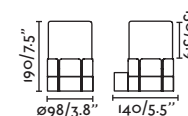

Tram by Estudi Ribaudí

75533 ● Matt White/Blanco Mate **79,25€**

Material Body Aluminium/Aluminio
Diff Opal PMMA/PMMA Opal

Light Source 1 E27 max. 15W

Bulb incl. No

Recom. Bulb 17463

Class I

IP 44

Half by Nahrang

71536 ● Matt White/Blanco Mate **147,70€**

71537 ● Dark Grey/Gris Oscuro **147,70€**

Material Body Aluminium/Aluminio
Diff Opal Glass/Cristal Opal

Light Source SMD LED 20W 3000K 1350lm

CRI >80

Class I

Voltage (V/Hz) 100V-240V/50-60Hz

IP 65

IK 05

Driver ✓