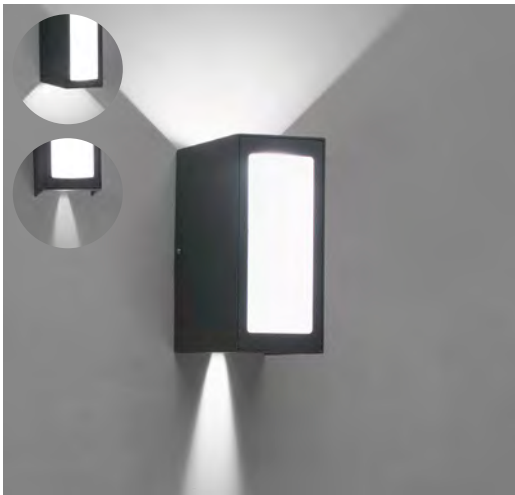

Log

70264

● Dark Grey/Gris Oscuro **113,40€**

Material

Body Aluminium/Aluminio

Diff Opal PC/PC Opal

Light Source

SMD LED 9W 3000K 600lm

CRI

>80

Class

I

Voltage (V/Hz)

220V-240V/50-60Hz

IP

54

Driver ✓