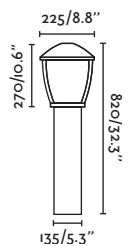

Wilma 820

75003

● Dark Grey/Gris Oscuro 254,50€

Material Body Aluminium/Aluminio
Diff Opal PC/PC Opal

Light Source 1 E27 max. 15W

Bulb incl. No

Recom. Bulb 17463

Class I

IP 44