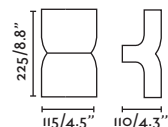

Klamp 2L by Àlex & Manel Llusçà
74408 ● Dark Grey/Gris Oscuro **69,35€**

Material Body Aluminium/Aluminio
Diff Transparent Glass/Cristal Transparente

Light Source 2 GU10 max. 8W
Bulb incl. No
Recom. Bulb 97685327
Class I
IP 44