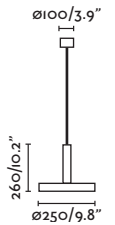

Whizz pendant floor

20166-95

●● Black/Negro + Satin Gold/Oro Satinado 263,50€

20166-96

●● Satin Gold/Oro Satinado + Black/Negro 263,50€

Material

Body Steel/Acero

Shade Steel/Acero

Light Source

1 E27 max. 15W

Bulb incl.

No

Recom. Bulb

17496

Class

II

IP

20

Cable

3.4 MT