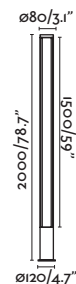

Grop 2000

75602 ● Dark Grey/Gris Oscuro 581,80€

Material Body Aluminium/Aluminio
Diff Opal PC/PC Opal

Light Source SMD LED 27W 3000K 1300lm

CRI >80

Class I

Voltage (V/Hz) 100V-240V/50-60Hz

IP 54

Driver ✓