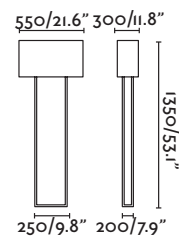

Vesper floor

1. 29979 Brown/Marrón + Beige **493,90€**

Material	Body Steel/Acero Diff Beige Textile/Textil Beige Shade Textile/Textil
Light Source	2 E27 max. 15W
Bulb incl.	No
Recom. Bulb	17462
Class	II
IP	20
Cable	3.5 MT