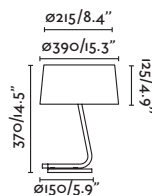

Hotel by Àlex & Manel Llusçà

Hotel table

1. 29942 ●● Matt White/Blanco Mate + White/Blanco 145,85€
   29947 ●● Matt Black/Negro Mate + Black/Negro 145,85€

Material Body Steel/Acero
Diff White/Blanco
Shade Textile/Textil

Light Source 1 E27 max. 15W

Bulb incl. No

Recom. Bulb 17463

Class II

IP 20

Cable 1.9 MT

Hotel floor

1. 29948 ●● Matt Black/Negro Mate + Black/Negro 257,25€

Material Body Steel/Acero
Diff Black/Negro
Shade Textile/Textil

Light Source 1 E27 max. 15W

Bulb incl. No

Recom. Bulb 17464

Class II

IP 20

Cable 1.9 MT