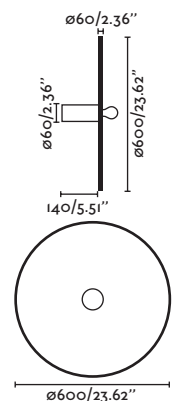

Costas 600 H140

62174-69 ●● Matt Black/Negro Mate + Rattan/Ratán **113,00€**

Material Body Aluminium/Aluminio
Shade Rattan/Ratán

Light Source 1 E27 max. 15W

Bulb incl. No

Recom. Bulb 17072

Class II

IP 20