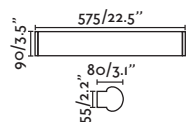

Danubio 285

- 63600 Shiny Chrome/Cromo Brillo **113,30€**
- 63603 Bronze/Bronce **113,40€**

Material Body Aluminium/Aluminio
Diff Opal Glass/Cristal Opal

Light Source SMD LED 9W 2700K 600lm

CRI >80

Class II

Voltage (V/Hz) 100V-240V/50-60Hz

IP 44

Driver

Danubio 395

- 63601 Shiny Chrome/Cromo Brillo **163,30€**
- 63604 Bronze/Bronce **161,25€**

Material Body Aluminium/Aluminio
Diff Opal Glass/Cristal Opal

Light Source SMD LED 12W 2700K 800lm

CRI >80

Class II

Voltage (V/Hz) 100V-240V/50-60Hz

IP 44

Driver

Danubio 575

- 63602 Shiny Chrome/Cromo Brillo **196,95€**
- 63605 Bronze/Bronce **191,85€**

Material Body Aluminium/Aluminio
Diff Opal Glass/Cristal Opal

Light Source SMD LED 18W 2700K 1080lm

CRI >80

Class II

Voltage (V/Hz) 100V-240V/50-60Hz

IP 44

Driver