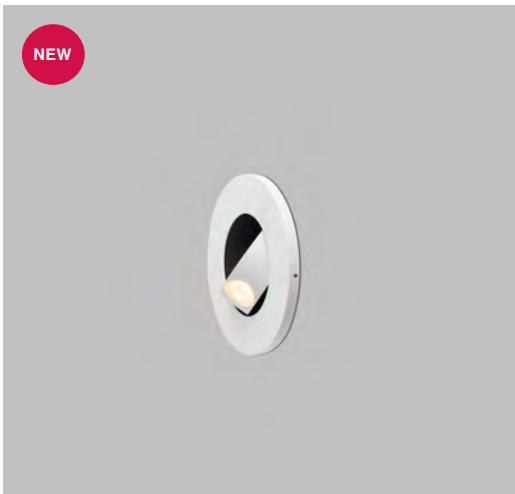

NEW

Click

43600
43601

- Matt White/Blanco Mate 91,30€
- Matt Black/Negro Mate 91,30€

Material Body Aluminium/Aluminio
Diff Transparent PC/PC Transparente

Light Source SMD LED 3W 2700K 252lm

CRI 85

Class II

Voltage (V/Hz) 100V-240V/50-60Hz

IP 20

Cut out 80
90° 350° Driver