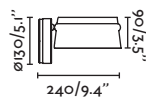

Loop Articulated

29396

●● Matt Black/Negro Mate + Ash tree/Fresno **199,50€**

29566

●● Matt Black/Negro Mate + Cherry/Cerezo **199,50€**

Material

Body Steel/Acero

Shade Wood/Madera

Light Source

SMD LED 6W 2700K 500lm

CRI

>80

Class

II

Voltage (V/Hz)

100V-240V/50-60Hz

IP

20

Driver ✓

Suspended Table&Floor

164

98