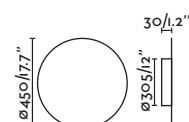

Tou 350

01205

01207

● Bordeaux/Burdeos **181,75€**

● Grey/Gris **181,75€**

Material

Body Aluminium+Foam/Aluminio+Espuma

Diff Opal PMMA/PMMA Opal

Shade Textile/Textil

Light Source SMD LED 7W 2700K 450lm

CRI >80

Class I

Voltage (V/Hz) 100V-240V/50-60Hz

IP 20

Driver ✓

Tou 450

01206

01208

● Bordeaux/Burdeos **243,05€**

● Grey/Gris **243,05€**

Material

Body Aluminium+Foam/Aluminio+Espuma

Diff Opal PMMA/PMMA Opal

Shade Textile/Textil

Light Source SMD LED 10W 2700K 750lm

CRI >80

Class I

Voltage (V/Hz) 100V-240V/50-60Hz

IP 20

Driver ✓