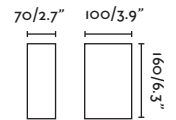

Lace

70811

● Dark Grey/Gris Oscuro **114,85€**

Material

Body Aluminium/Aluminio

Diff Transparent Glass/Cristal Transparente

Light Source

COB LED 2x3W 4000K 315lm

CRI

>80

Class

I

Voltage (V/Hz)

100V-240V/50-60Hz

IP

54

Beam angle

110°

Driver ✓