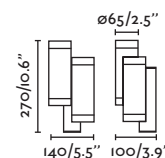

Steps 4L by Estudi Ribaudí

75502 ● Matt White/Blanco Mate **96,10€**

75503 ● Dark Grey/Gris Oscuro **96,10€**

Material Body Aluminium/Aluminio
Diff Transparent Glass/Cristal Transparente

Light Source 4 GU10 max. 8W

Bulb incl. No

Recom. Bulb 97685327

Class I

IP 44