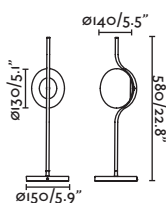

Levita table

- 29692D Shiny Gold/Oro Brillo **428,80€**
- 29697 Matt Black/Negro Mate **421,75€**

Material Body Steel/Acero
Diff Opal Glass/Cristal Opal

Light Source SMD LED 6W 2700K 570lm

Dimmable W 1w 95lm / 4w 380lm / 6w 570lm

CRI >80

Class II

Voltage (V/Hz) 220V-240V/50-60Hz

IP 20

Cable 2 MT