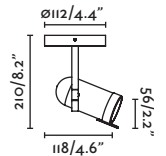

Orleans 2L by Nahtrang

- 43533 Matt Black/Negro Mate **80,60€**
- 43534 Shiny Chrome/Cromo Brillo **86,20€**

Material **Body** Steel/Acero
Light Source 2 GU10 max. 8W
Bulb incl. No
Recom. Bulb 97685327
Class I
IP 20

Spot
402

Track
436