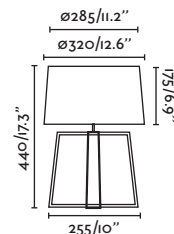

Bliss
28401 ●● Ash tree/Fresno + White/Blanco **135,55€**

Material Body Wood/Madera
Shade Textile/Textil

Light Source 1 E27 max. 15W

Bulb incl. No

Recom. Bulb 17463

Class II

IP 20

Cable 1.8 MT