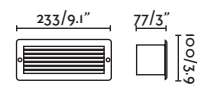

Liso

71490

● Matt White/Blanco Mate 22,05€

71491

● Matt Black/Negro Mate 22,05€

Material

Body Aluminium/Aluminio

Diff Opal Glass/Cristal Opal

Light Source 1 E27 max. 15W

Bulb incl. No

Recom. Bulb 17463

Class I

IP 44

Cut out 230x89

Recessed box/Caja de empotrar

71482 8,10€

Esca

71480

● Matt White/Blanco Mate 19,20€

71481

● Matt Black/Negro Mate 19,20€

Material

Body Aluminium/Aluminio

Diff Opal Glass/Cristal Opal

Light Source 1 E27 max. 15W

Bulb incl. No

Recom. Bulb 17463

Class I

IP 44

Cut out 230x89

Recessed box/Caja de empotrar

71482 8,10€

Stripe grid

72094

● Matt White/Blanco Mate 44,95€

72095

● Dark Grey/Gris Oscuro 44,95€

Material

Body Aluminium/Aluminio

Diff Opal PC/PC Opal

Light Source SMD LED 5W 3000K 70lm

CRI >80

Class I

Voltage (V/Hz) 100V-240V/50-60Hz

IP 54

IK 07

Cut out 230x89x85

Driver ✓