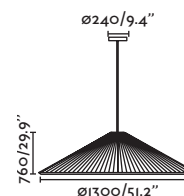

Saigon in 1300

- 20124 ●● Matt Black/Negro Mate + Beige **3.164,05€**
- 20125 ●● Matt Black/Negro Mate + White/Blanco **3.164,05€**
- 20126 ●● Matt Black/Negro Mate + Terracotta/Terracota **3.164,05€**
- 20127 ●● Matt Black/Negro Mate + Black/Negro **3.164,05€**
- 20128 ●● Matt Black/Negro Mate + Yellow/Amarillo **3.164,05€**
- 20129 ●● Matt Black/Negro Mate + Garnet/Granate **3.164,05€**
- 20130 ●● Matt Black/Negro Mate + Green/Verde **3.164,05€**
- 20131 ●● Matt Black/Negro Mate + Brown/Marrón **3.164,05€**

1. **Material** Body Steel/Acero
   Diff Beige Papyrus/Papiro Beige
   Shade Textile ribbon/Cinta textil
2. **Light Source** 4 E27 max. 15W
   Bulb incl. No
   Recom. Bulb 17464
   Class II
   IP 20
   Cable 1.6 MT