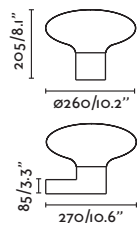

Blubs by Estudi Ribaudí
74432A-03 ● Dark Grey/Gris Oscuro **103,55€**

Material Body Aluminium/Aluminio
Diff Opal PMMA/PMMA Opal

Light Source 1 E27 max. 15W

Bulb incl. No

Recom. Bulb 17437

Class I

IP 44

Bollard
482

Pole
522

Post
480

Suspended
570