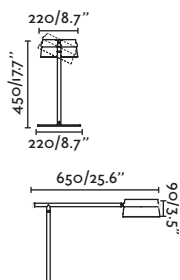

Loop table

- 29398 Matt Black/Negro Mate + Ash tree/Fresno 232,85€
- 29568 Matt Black/Negro Mate + Cherry/Cerezo 232,85€

Material Body Steel/Acero
Diff Translucent/Translúcido
Shade Wood/Madera

Light Source SMD LED 6W 2700K 600lm

Dimmable W 1w 100lm / 3w 300lm / 6w 600lm

CRI >80

Class II

Voltage (V/Hz) 100V-240V/50-60Hz

IP 20

Cable 2 MT