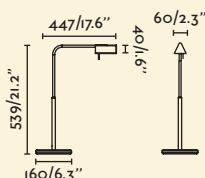

Academy table

28202 Shiny Chrome/Cromo Brillo 210,45€

Material Body Aluminium+Steel/Aluminio+Acero
Diff Opal PMMA/PMMA Opal

Light Source SMD LED 4W 3000K 350lm

CRI >80

Class II

Voltage (V/Hz) 100V-240V/50-60Hz

IP 20

Cable 2 MT