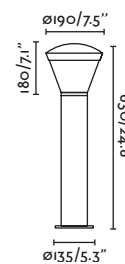

Twist 300 by Estudi Ribaudí
71286 ● Dark Grey/Gris Oscuro **160,45€**

Material Body Aluminium/Aluminio
Diff Opal PC/PC Opal

Light Source SMD LED 10W 3000K 500lm

CRI >80

Class I

Voltage (V/Hz) 100V-240V/50-60Hz

IP 65

Driver ✓

Wall
584

Twist 500 by Estudi Ribaudí
71287 ● Dark Grey/Gris Oscuro **194,00€**

Material Body Aluminium/Aluminio
Diff Opal PC/PC Opal

Light Source SMD LED 10W 3000K 500lm

CRI >80

Class I

Voltage (V/Hz) 100V-240V/50-60Hz

IP 65

Driver ✓

Shelby 330 by Conillas
75537 ● Dark Grey/Gris Oscuro **191,85€**

Material Body Aluminium/Aluminio
Diff Transparent PC/PC Transparente

Light Source SMD LED 10W 3000K 600lm

CRI >80

Class I

Voltage (V/Hz) 100V-240V/50-60Hz

IP 65

Driver ✓

Shelby 630 by Conillas
75538 ● Dark Grey/Gris Oscuro **217,15€**

Material Body Aluminium/Aluminio
Diff Transparent PC/PC Transparente

Light Source SMD LED 10W 3000K 600lm

CRI >80

Class I

Voltage (V/Hz) 100V-240V/50-60Hz

IP 65

Driver ✓