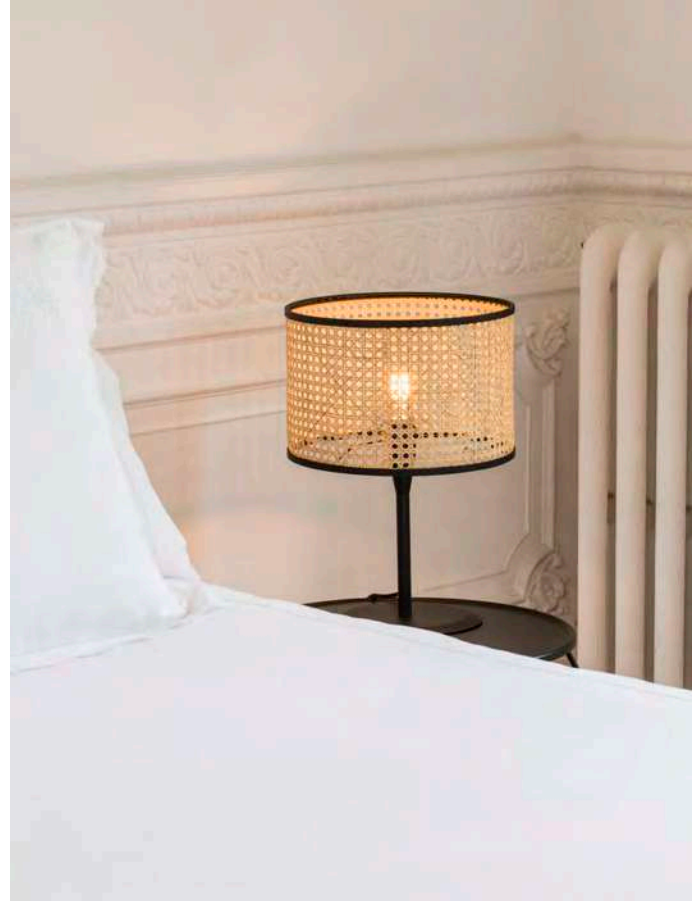

Mambo by Faro Lab

Mambo table S

64317-47 ●● Black/Negro + Rattan/Ratán 179,95€

Material	Body Steel/Acero Shade Rattan/Ratán
Light Source	1 E27 max. 15W
Bulb incl.	No
Recom. Bulb	17463
Class	II
IP	20
Cable	1.5 MT 🔌

Mambo table

64311-48 ●● Matt Black/Negro Mate + Rattan/Ratán 231,85€

Material	Body Steel/Acero Shade Rattan/Ratán
Light Source	1 E27 max. 15W
Bulb incl.	No
Recom. Bulb	17463
Class	II
IP	20
Cable	1.5 MT 🔌