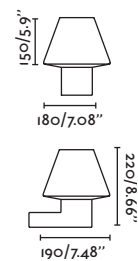

Mistu by Faro Lab
74432A-02 ● Dark Grey/Gris Oscuro **83,15€**

Material Body Aluminium/Aluminio
Diff Opal PMMA/PMMA Opal

Light Source 1 E27 max. 15W

Bulb incl. No

Recom. Bulb 17437

Class I

IP 44

Bollard
482

Pole
522

Post
480

Suspended
570