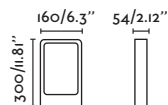

Das 300

75519

● Dark Grey/Gris Oscuro 155,95€

Material Body Aluminium/Aluminio
Diff Transparent Glass/Cristal Transparente

Light Source COB LED 8W 3000K 480lm

CRI >80

Class I

Voltage (V/Hz) 100V-240V/50-60Hz

IP 54

IK 06

Beam angle 180°

Driver ✔