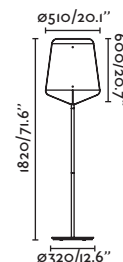

Stood floor

29847 ●● Matt Black/Negro Mate + Cherry/Cerezo 635,95€

Material	Body Steel/Acero Shade Wood/Madera
Light Source	1 E27 max. 15W
Bulb incl.	No
Recom. Bulb	17464
Class	II
IP	20
Cable	2 MT ⏻