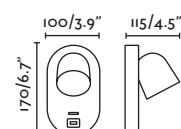

Well

64030

● Matt White/Blanco Mate 157,50€

Material

Body Aluminium+PP/Aluminio+PP

Diff Opal PMMA/PMMA Opal

Light Source

SMD LED 7W 2700K 340lm

CRI

>=90

Class

I

Voltage (V/Hz)

100V-240V/50Hz

IP

20

⏻ Driver ✓

Corb

40135

● Matt White/Blanco Mate 73,15€

40136

● Matt Black/Negro Mate 73,15€

Material

Body Aluminium/Aluminio

Light Source

1 GU10 max. 8W

Bulb incl.

No

Recom. Bulb

17316

Class

I

IP

20

⏻