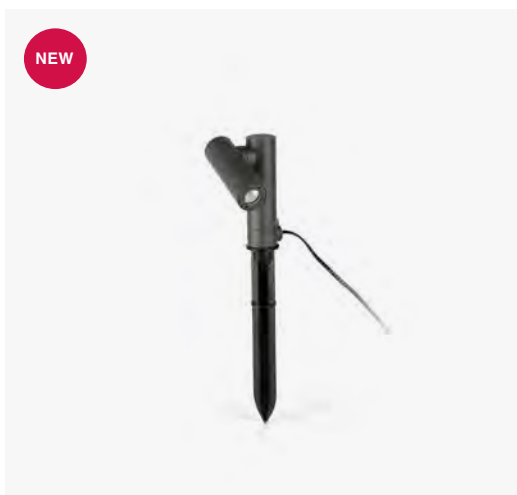

**Cable**

1.2 MT

Driver ✓

**Bollard**  
504

NEW

**Spy 145**

70787

● Dark Grey/Gris Oscuro 126,90€