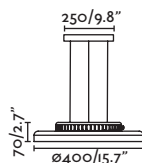

Dolme by Xjer Studio

64099 ● Matt White/Blanco Mate **247,55€**

Material Body Steel/Acero
Diff Opal PMMA/PMMA Opal

Light Source SMD LED 23W 3000K 1260lm

CRI >80

Class I

Voltage (V/Hz) 220V-240V/50-60Hz

IP 20

Cable 1.6 MT

Driver ✓

Ceiling
228

Cocotte 430 by Jordi Llopis

64262 ● Shiny White/Blanco Brillo **249,70€**

64263 ● Shiny Black/Negro Brillo **249,70€**

Material Body Aluminium/Aluminio
Diff Opal PMMA/PMMA Opal

Light Source SMD LED 30W 3000K 1300lm

CRI >80

Class I

Voltage (V/Hz) 100V-240V/50-60Hz

IP 20

Driver ✓

Ceiling
228