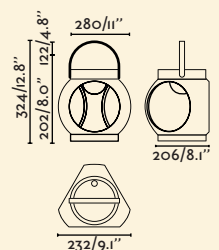

Candela

70790

● Terracotta/Terracota 166,10€

Material

Body Polystone

Diff Opal PC/PC Opal

Light Source

SMD LED 3W 3000K 290lm

CRI

=80

Class

III

Voltage (V/Hz)

100V-240V/50-60Hz

IP

67

Battery incl.

Yes

8 a 10h Charge Max. 6h Worktime

USB

NO