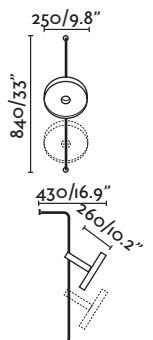

Whizz extensible

- 20167 ●● Black/Negro + Satin Gold/Oro Satinado 241,55€
- 20168 ●● Satin Gold/Oro Satinado + Black/Negro 241,55€

Material Body Steel/Acero
Shade Steel/Acero

Light Source 1 E27 max. 15W

Bulb incl. No

Recom. Bulb 17496

Class II

IP 20

Cable 2 MT
180°

Whizz

- 20165-95 ●● Black/Negro + Satin Gold/Oro Satinado 187,95€
- 20165-96 ●● Satin Gold/Oro Satinado + Black/Negro 187,95€

Material Body Steel/Acero
Shade Steel/Acero

Light Source 1 E27 max. 15W

Bulb incl. No

Recom. Bulb 17496

Class II

IP 20

Cable 3.4 MT