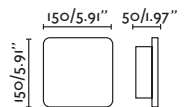

Elsa

63279

● Matt White/Blanco Mate 101,90€

Material	Body Plaster/Yeso
	Diff Opal PC/PC Opal
Light Source	SMD LED 8W 3000K 300lm
CRI	>80
Class	II
Voltage (V/Hz)	100V-240V/50-60Hz
IP	20
	Driver ✓