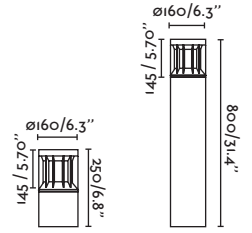

Screen

Body Aluminium/Aluminio
Diff Transparent Polycarbonate/
Polycarbonato transparente

COB LED
MacAdam Steps
Risk Group
Lumen maintenance
Heat dissipation

VOSSLOH-SCHWABE
2
1
L90 B10 up to 89.000h
Tested at high ambient temperature

| IP65 | CRI90 | IK10 | 100-240V | 50-60Hz | Driver incl. | optional | optional

Screen 14W

	CCT	FLUX	LENS	
751000	2700K	712lm	360°	399,00€
751000C	2700K	712lm	360°	508,45€
751000D	2700K	712lm	360°	444,00€
751001	2700K	856lm	360° WIDE	399,00€
751001C	2700K	856lm	360° WIDE	508,45€
751001D	2700K	856lm	360° WIDE	444,00€
751002	2700K	695lm	180°	407,80€
751002C	2700K	695lm	180°	517,35€
751002D	2700K	695lm	180°	452,80€
751010	3000K	712lm	360°	399,00€
751010C	3000K	712lm	360°	508,45€
751010D	3000K	712lm	360°	444,00€
751011	3000K	856lm	360° WIDE	399,00€
751011C	3000K	856lm	360° WIDE	508,45€
751011D	3000K	856lm	360° WIDE	444,00€
751012	3000K	695lm	180°	407,90€
751012C	3000K	695lm	180°	517,35€
751012D	3000K	695lm	180°	452,80€
751020	4000K	712lm	360°	399,00€
751020C	4000K	712lm	360°	508,45€
751020D	4000K	712lm	360°	444,00€
751021	4000K	856lm	360° WIDE	399,00€
751021C	4000K	856lm	360° WIDE	508,45€
751021D	4000K	856lm	360° WIDE	444,00€
751022	4000K	695lm	180°	407,90€
751022C	4000K	695lm	180°	517,35€
751022D	4000K	695lm	180°	452,80€