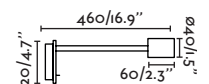

Leser

- 41026 Matt Nickel/Níquel Mate + Matt Black/Negro Mate **95,35€**

Material Body Aluminium+Steel+Silicone/Aluminio+Acero+Silicona
Light Source COB LED 5W 3000K 300lm
CRI >80
Class II
Voltage (V/Hz) 100V-240V/50-60Hz
IP 20
Beam angle 36°

Driver ☒