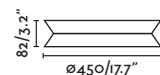

Cocotte 430 by Jordi Llopis

- 64250 Shiny White/Blanco Brillo **201,05€**
- 64251 Shiny Black/Negro Brillo **201,05€**

Material Body Aluminium/Aluminio
Diff Opal PMMA/PMMA Opal

Light Source SMD LED 30W 3000K 1300lm

CRI >80

Class I

Voltage (V/Hz) 100V-240V/50-60Hz

IP 20

Driver