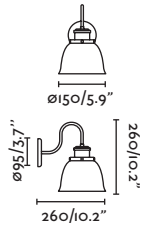

Loa

62809

●● Matt Black/Negro Mate + Matt Black/Negro Mate **108,95€**

Material

Body Steel/Acero

Shade Steel/Acero

Light Source

1 E27 max. 15W

Bulb incl.

No

Recom. Bulb

17463

Class

I

IP

20

Hudson

62810

● Shiny Black/Negro Brilllo **140,65€**

Material

Body Steel/Acero

Diff Transparent Glass/Cristal Transparente

Light Source

1 E27 max. 15W

Bulb incl.

No

Recom. Bulb

17463

Class

I

IP

20

Marina

60005

● Matt Black/Negro Mate **86,10€**

Material

Body Steel/Acero

Diff Transparent Glass/Cristal Transparente

Light Source

1 E27 max. 15W

Bulb incl.

No

Recom. Bulb

17428

Class

II

IP

20