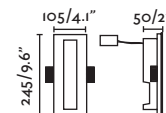

*Drivers info pag. 818-819

Plas oval

63281 ● Matt White/Blanco Mate 55,50€

Material Body Plaster/Yeso
Light Source HIGH POWER LED 1W 3000K 112lm
CRI >80
Recom. Driver 98310103
Class III
Voltage (V/Hz) /50-60Hz
IP 20
Cut out 175x110
Driver ☒