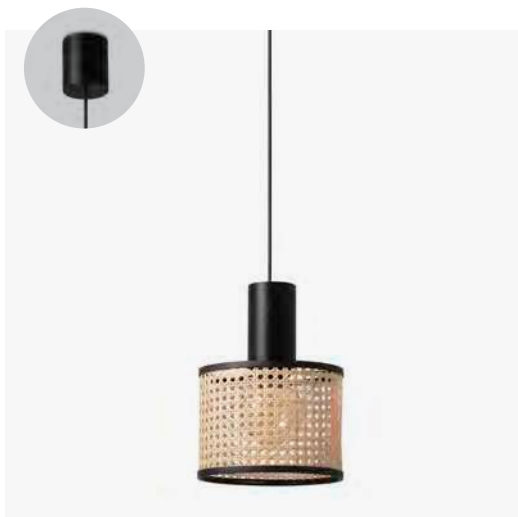

Mambo by Faro Lab

Mambo 210

64315-47 ●● Matt Black/Negro Mate + Rattan/Ratán 148,70€

Material	Body Steel/Acero Shade Rattan/Ratán
Light Source	1 E27 max. 15W
Bulb incl.	No
Recom. Bulb	17463
Class	II
IP	20
Cable	1.7 MT