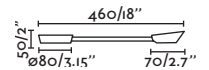

Bel

- 41028 Shiny Chrome/Cromo Brillo **64,75€**
- 41029 Matt White/Blanco Mate **64,75€**
- 41030 Matt Black/Negro Mate **64,75€**

Material Body Aluminium+Steel/Aluminio+Acero
Light Source HIGH POWER LED 3W 3000K 150lm
CRI >80
Class II
Voltage (V/Hz) 100V-240V/50-60Hz
IP 20
Beam angle 30°

Driver ☒

Boken

- 41031 Matt White/Blanco Mate **76,40€**
- 41032 Matt Black/Negro Mate **76,40€**

Material Body Aluminium+Steel+Silicone/Aluminio+Acero+Silicona
Light Source HIGH POWER LED 3W 3000K 150lm
CRI >80
Class II
Voltage (V/Hz) 100V-240V/50-60Hz
IP 20
Beam angle 30°

Driver ☒

Leser

- 41026 Matt Nickel/Níquel Mate + Matt Black/Negro Mate **95,35€**

Material Body Aluminium+Steel+Silicone/Aluminio+Acero+Silicona
Light Source COB LED 5W 3000K 300lm
CRI >80
Class II
Voltage (V/Hz) 100V-240V/50-60Hz
IP 20
Beam angle 36°

Driver ☒