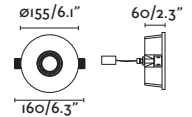

Nord

63290 ● Matt White/Blanco Mate 118,50€

Material Body Plaster/Yeso
Diff Opal PMMA/PMMA Opal
Light Source SMD LED 18W 3000K 1400lm
CRI >80
Recom. Driver 98310118LC
Class III
IP 20
Cut out $\varnothing 305$

Driver ☒