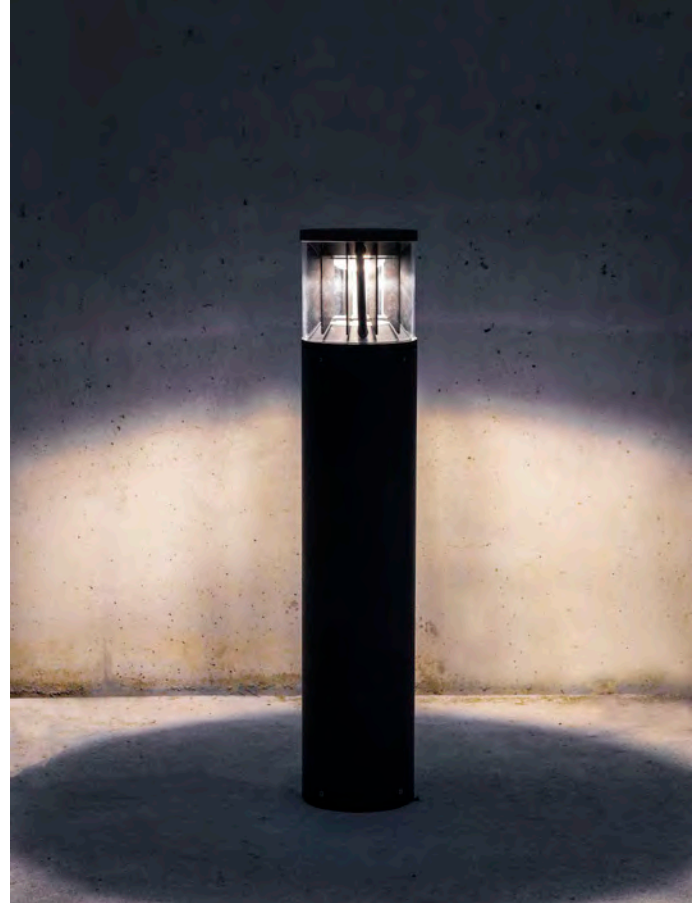

STANDARD Driver incl.

*DALI option

*CASAMBI option

VOSSLOH-SCHWABE

Beacon mA 350mA
Bollard mA 500mA
V 100-240V
Hz 50-60Hz
Power factor 0.90
Low ripple <30%
Lifetime 50000h

Overload protection
Short-circuit protection
Overheating protection
SELV (Safety Extra Low Voltage)

TCI

Beacon mA 350mA
Bollard mA 500mA
V 220-240V
Hz 50-60Hz
Power factor 0.95
Low ripple <3%
Lifetime 50000h

DALI-2 dimmable
PUSH SWITCH compatible
Overload protection
Short-circuit protection
Overheating protection
SELV (Safety Extra Low Voltage)

TCI

Beacon mA 350mA
Bollard mA 500mA
V 220-240V
Hz 50-60Hz
Power factor 0.95
Low ripple <3%
Lifetime 50000h

DALI-2 dimmable
PUSH SWITCH compatible
Overload protection
Short-circuit protection
Overheating protection
SELV (Safety Extra Low Voltage)