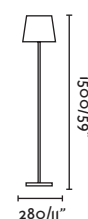

USB

JACK

Wall
596