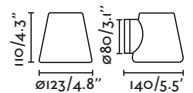

Bianca by Àlex & Manel Lluscà

- 63510 Shiny Chrome/Cromo Brillo **68,75€**

Material	Body Aluminium/Aluminio Diff Opal Glass/Cristal Opal
Light Source	1 G9 max. 6W
Bulb incl.	No
Recom. Bulb	17443
Class	II
IP	44