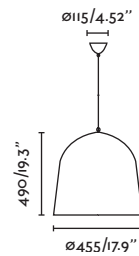

Crater

68461

●● Matt Black/Negro Mate + Matt Gold/Oro Mate **525,60€**

Material Body Aluminium/Aluminio
Light Source 3 E27 max. 15W
Bulb incl. No
Recom. Bulb 17463
Class II
IP 20
Cable 1.5 MT