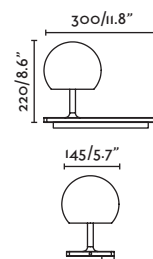

Niko PC right

01027A ● ● Matt White/Blanco Mate + Wood/Madera **269,40€**

Material Body Aluminium+Wood/Aluminio+Madera

Diff Opal PC/PC Opal

Light Source SMD LED 7W 3000K 500lm

Dimmable W 1w 80lm / 4w 250lm / 7w 500lm

CRI >80

Class II

Voltage (V/Hz) 100V-240V/50-60Hz

IP 20