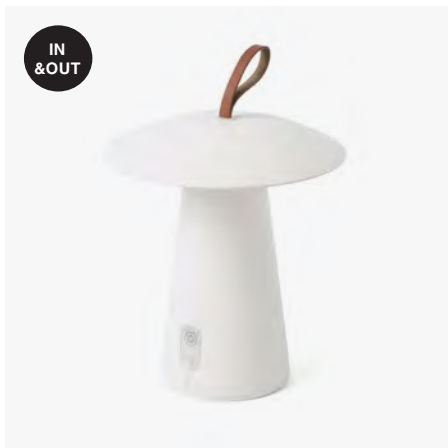

IN & OUT

16lm

103lm

263lm

Task

70914

● Matt White/Blanco Mate 159,95€

Material

Body Aluminium/Aluminio

Diff Opal PC/PC Opal

Light Source

SMD LED 2W 3000K 263lm

Dimmable W

16lm / 103lm / 263lm

CRI

>=80

Class

III

Voltage (V/Hz)

5V DC

IP

54

Battery incl.

Yes

5h Charge Max. 6h Worktime

USB

USB-C