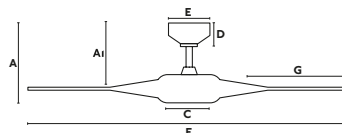

A	A1
260/10.24"	200/7.87"
B	C
90/3.54"	200/7.87"
D	E
55/2.2"	140/5.51"
F	G
ø1370/53.9"	585/23.03"

*Order your Smart Fan with the reference of the fan finished in WP and add the reference 34150-11 of the gear. The price of the gear is with PRO35 discount.
Solicita tu Smart Fan con la referencia del ventilador acabado en WP y añade la referencia 34150-11 del receptor. El precio del receptor es con el descuento PRO35.