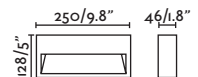

Grada 600

70910

● Dark Grey/Gris Oscuro **180,85€**

70911

● Rust Brown/Marrón Oxido **182,90€**

Material

Body Aluminium/Aluminio

Diff Opal Glass/Cristal Opal

Light Source

SMD LED 12W 3000K 443lm

CRI

>80

Class

I

Voltage (V/Hz)

220V-240V/50-60Hz

IP

54

Driver ✓