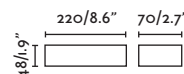

Doro 220

- 71900 ● Matt White/Blanco Mate **103,45€**
- 71901 ● Dark Grey/Gris Oscuro **103,45€**
- 71902 ● Rust Brown/Marrón Oxido **103,45€**
- 71899 ● ● Teak/Teca + Dark Grey/Gris Oscuro **149,55€**

Material Body Aluminium/Aluminio
Diff Prism Glass/Cristal Prismático

Light Source SMD LED 2W 3000K 1000lm

CRI >80

Class I

Voltage (V/Hz) 220V-240V/50-60Hz

IP 65

Driver ✓