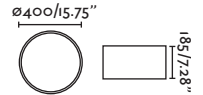

Seven 400

68323

●● Matt White/Blanco Mate + White/Blanco **163,40€**

Material

Body Steel/Acero
Diff White Textile/Textil Blanco
Shade Textile/Textil

Light Source SMD LED 20W 1313lm

Dimmable K 3000 - 4000 - 6000K

CRI >80

Class I

Voltage (V/Hz) 220V-240V/50-60Hz

IP 20

Driver ✓

Seven 400

68298

●● Matt White/Blanco Mate + White/Blanco **142,10€**

Material

Body Steel/Acero
Diff White Textile/Textil Blanco
Shade Textile/Textil

Light Source 2 E27 max. 15W

Bulb incl. No

Recom. Bulb 17463

Class I

IP 20

Seven 500

68317

●● Matt White/Blanco Mate + White/Blanco **184,10€**

Material

Body Steel/Acero
Diff White Textile/Textil Blanco
Shade Textile/Textil

Light Source 3 E27 max. 15W

Bulb incl. No

Recom. Bulb 17463

Class I

IP 20

Suspended
212