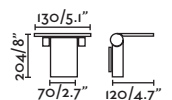

Material

Body Aluminium/Aluminio

Diff Opal PC/PC Opal

Light Source SMD LED 11W 3000K 600lm

CRI >80

Class I

Voltage (V/Hz) 100V-240V/50-60Hz

IP 54

Beam angle 95°