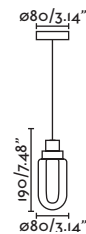

Brume by Àlex & Manel Llusçà

40078 ● Anthracite/Antracita 162,85€

Material Body Steel/Acero
Diff Opal Glass/Cristal Opal

Light Source SMD LED 3W 2700K 200lm

CRI >80

Class II

Voltage (V/Hz) 100V-240V/50-60Hz

IP 44

Cable 1 MT

Driver ✓

Ceiling
240

Wall
382