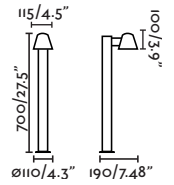

IP

44

Chandra

72298

● Dark Grey/Gris Oscuro 150,85€

Material

Body Aluminium/Aluminio

Diff Opal Glass/Cristal Opal

Light Source

COB LED 7W 3000K 195lm

CRI

>80

Class

I

Voltage (V/Hz)

100V-240V/50-60Hz

IP

54

Beam angle

30°

Driver ✓