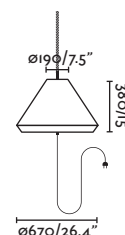

Saigon by Nahtrang

*Rope not included / Cuerda no incluida

Saigon out W100 portable

71584-08 ●● Dark Grey/Gris Oscuro + Brown/Marrón 686,95€

Material Body Aluminium/Aluminio
Diff Opal PEMD/PEMD Opal
Shade Synthetic wicker/Mimbre sintético

Light Source 1 E27 max. 15W

Bulb incl. No

Recom. Bulb 17463

Class II

IP 44

Cable 3 MT

Floor
446

*Rope not included / Cuerda no incluida

Saigon out W70 portable

71584-07 ●● Dark Grey/Gris Oscuro + Brown/Marrón 501,25€

Material Body Aluminium/Aluminio
Diff Opal PEMD/PEMD Opal
Shade Synthetic wicker/Mimbre sintético

Light Source 1 E27 max. 15W

Bulb incl. No

Recom. Bulb 17463

Class II

IP 44

Cable 3 MT

Floor
446

Suspended
558

Spike
532

*Rope not included / Cuerda no incluida

Saigon out T70 portable

71584-05 ●● Dark Grey/Gris Oscuro + Cream/Crema 370,15€

71584-06 ●● Dark Grey/Gris Oscuro + Brown/Marrón 370,15€

Material Body Aluminium/Aluminio
Diff Opal PEMD/PEMD Opal
Shade Textilene

Light Source 1 E27 max. 15W

Bulb incl. No

Recom. Bulb 17463

Class II

IP 44

Cable 3 MT

Floor
448

Suspended
558

Spike
532