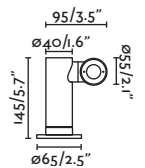

Beam angle

30°

350°
Driver ✓

Spy 435

70783

● Dark Grey/Gris Oscuro 128,30€

Material

Body Aluminium/Aluminio

Diff Opal Glass/Cristal Opal

Light Source

COB LED 6W 3000K 500lm

CRI

>80

Class

I

Voltage (V/Hz)

220V-240V/50-60Hz

IP

65

Beam angle

30°

350°
Driver ✓