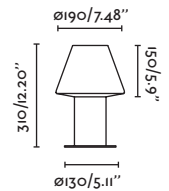

Mistu 310 by Faro Lab
74433S-02 ● Dark Grey/Gris Oscuro **84,45€**

Material Body Aluminium/Aluminio
Diff Opal PMMA/PMMA Opal

Light Source 1 E27 max. 15W

Bulb incl. No

Recom. Bulb 17437

Class I

IP 44