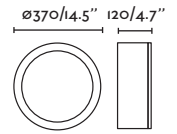

indoor

Ceiling / Techo

Kao

63399

Shiny Chrome/Cromo Brillo 180,25€

Material Body Aluminium/Aluminio
Diff Opal PMMA/PMMA Opal

Light Source SMD LED 35W 3000K 2800lm

CRI >80

Class II

Voltage (V/Hz) 100V-240V/50-60Hz

IP 44

Driver ☒

Zon

63291

Matt White/Blanco Mate 78,35€

Material Body Steel/Acero
Diff Opal PMMA/PMMA Opal

Light Source SMD LED 18W 3000K 2000lm

CRI 85

Class II

Voltage (V/Hz) 220V-240V/50Hz

IP 54

TRIAC C DIM Driver ☒

Logos 270

62965

Matt White/Blanco Mate 60,40€

62980

Satin Nickel/Níquel Satinado 63,85€

Material Body Aluminium/Aluminio
Diff Opal PC/PC Opal

Light Source 1 E27 max. 15W

Bulb incl. No

Recom. Bulb 17437

Class II

IP 44

Logos 350 2L

62966

Matt White/Blanco Mate 84,55€

62981

Satin Nickel/Níquel Satinado 85,90€

Material Body Aluminium/Aluminio
Diff Opal PC/PC Opal

Light Source 2 E27 max. 15W

Bulb incl. No

Recom. Bulb 17437

Class II

IP 44