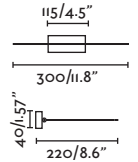

Magritte 300

- 61080 Satin Nickel/Níquel Satinado **121,60€**
- 61083 Old Gold/Oro Viejo **121,60€**
- 61086 Matt Black/Negro Mate **101,90€**

Material Body Aluminium+Steel/Aluminio+Acero
Diff Opal PMMA/PMMA Opal

Light Source SMD LED 6W 3000K 380lm

CRI >80

Class II

Voltage (V/Hz) 100V-240V/50-60Hz

IP 20
↖ 90°
... Driver ✓