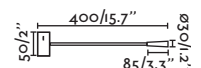

Lead

62704

●● Old Gold/Oro Viejo + Brown/Marrón 130,15€

Material	Body Aluminium+Leather/Aluminio+Piel
Light Source	COB LED 3W 3000K 180lm
CRI	>80
Class	II
Voltage (V/Hz)	220V-240V/50-60Hz
IP	20
Beam angle	45°

Driver ✓