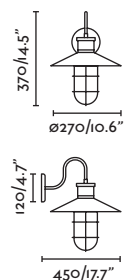

Loa

62809

●● Matt Black/Negro Mate + Matt Black/Negro Mate **108,95€**

Material

Body Steel/Acero

Shade Steel/Acero

Light Source

1 E27 max. 15W

Bulb incl.

No

Recom. Bulb

17463

Class

I

IP

20

Hudson

62810

● Shiny Black/Negro Brilllo **140,65€**

Material

Body Steel/Acero

Diff Transparent Glass/Cristal Transparente

Light Source

1 E27 max. 15W

Bulb incl.

No

Recom. Bulb

17463

Class

I

IP

20

Marina

60005

● Matt Black/Negro Mate **86,10€**

Material

Body Steel/Acero

Diff Transparent Glass/Cristal Transparente

Light Source

1 E27 max. 15W

Bulb incl.

No

Recom. Bulb

17428

Class

II

IP

20