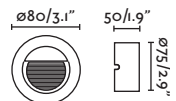

Cut out

ø76

ASYMMETRIC ASIMETRICO Driver ☒