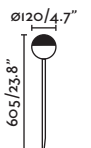

Piccola by Faro Lab

Piccola

70245

70246

● Matt Black/Negro Mate 163,70€

● Matt White/Blanco Mate 163,70€

Material Body Aluminium/Aluminio
Diff Opal PMMA/PMMA Opal

Light Source SMD LED 6W 2700K 360lm

CRI >80

Class I

Voltage (V/Hz) 100V-240V/50-60Hz

IP 65

IK 08

Cable 1.5 MT

Driver ✓