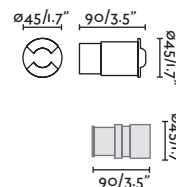

SEA SIDE SUITABLE Driver