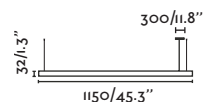

Vico 1150 canopy recessed

61104 ● Matt Black/Negro Mate 464,45€

Material Body Aluminium/Aluminio
Diff Opal PC/PC Opal

Light Source SMD LED 30W 2700K 2800lm

CRI >=90

Class II

Voltage (V/Hz) 220V-240V/50Hz

IP 20

Cable 2 MT

*More dimmable options under request/Otras opciones de regulación bajo pedido