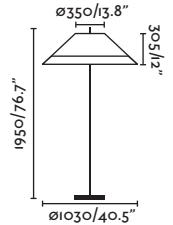

Saigon by Nahrang

Saigon out W100

71569-08 ●● Dark Grey/Gris Oscuro + Brown/Marrón 1.058,95€

Material Body Aluminium+Concrete/Aluminio+Cemento
Diff Opal PEMD/PEMD Opal
Shade Synthetic wicker/Mimbre sintético

Light Source 1 E27 max. 15W
Bulb incl. No
Recom. Bulb 17463
Class II
IP 44
Cable 2 MT

Portable
564

Saigon out 1950 W70

71569-07 ●● Dark Grey/Gris Oscuro + Brown/Marrón 650,35€

Material Body Aluminium/Aluminio
Diff Opal PEMD/PEMD Opal
Shade Synthetic wicker/Mimbre sintético

Light Source 1 E27 max. 15W
Bulb incl. No
Recom. Bulb 17463
Class II
IP 44
Cable 2 MT

Suspended
558

Portable
564

Spike
532

Saigon out 1200 W70

71575-07 ●● Dark Grey/Gris Oscuro + Brown/Marrón 639,25€

Material Body Aluminium/Aluminio
Diff Opal PEMD/PEMD Opal
Shade Synthetic wicker/Mimbre sintético

Light Source 1 E27 max. 15W
Bulb incl. No
Recom. Bulb 17463
Class II
IP 44
Cable 2 MT

Suspended
558

Portable
564

Spike
532