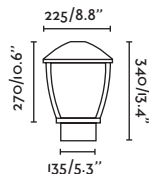

Wilma 340

75001

● Dark Grey/Gris Oscuro 153,50€

Material Body Aluminium/Aluminio
Diff Opal PC/PC Opal

Light Source 1 E27 max. 15W

Bulb incl. No

Recom. Bulb 17463

Class I

IP 44