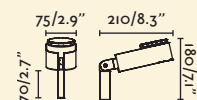

Material

Body Aluminium/Aluminio

Diff Transparent PMMA/PMMA Transparente

Light Source

SMD LED 6W 410lm

Dimmable K

2700 - 4800K

CRI

>80

Class

II

Voltage (V/Hz)

100V-240V/50-60Hz

IP

20

Cable

1.9 MT

180° 90°

Driver