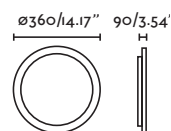

Foro

63404 ● Matt White/Blanco Mate 147,50€

Material Body Aluminium/Aluminio
Diff Opal PMMA/PMMA Opal
Light Source SMD LED 24W 3000K 2000lm
CRI >80
Class II
Voltage (V/Hz) 100V-240V/50-60Hz
IP 44

Driver ✓