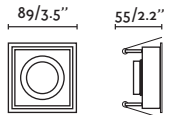

Hyde SQ Orientable Trimless

1. 40112 ● Matt White/Blanco Mate 23,50€
   40113 ● Matt Black/Negro Mate 23,50€

Material	Body Steel/Acero
Light Source	1 GU10 max. 8W
Bulb incl.	No
Recom. Bulb	17316
Socket incl.	No
Recom. Socket	43065
IP	20
Cut out	102x93