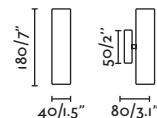

Lise

29888 ● Matt White/Blanco Mate **126,80€**

Material Body Aluminium/Aluminio
Light Source COB LED 2W 2700K 740lm
CRI >80
Class II
Voltage (V/Hz) 100V-240V/50-60Hz
IP 20
Beam angle 80°
Driver ✓