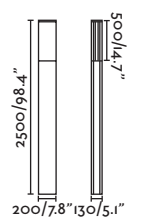

Datna 2500 by Àlex & Manel Llusçà
74444E ● Dark Grey/Gris Oscuro **820,10€**

Material Body Aluminium/Aluminio
Diff Opal PC/PC Opal

Light Source SMD LED 37W 3000K 2700lm

CRI 85

Class I

Voltage (V/Hz) 100V-240V/50-60Hz

IP 44

Driver ✓