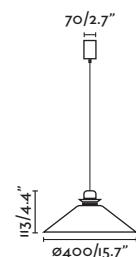

Naos 400

64501

● Beige 124,85€

Material Body Steel+Glass/Acero+Cristal

Diff Opal Glass/Cristal Opal

Shade Steel/Acero

Light Source 1 E27 max. 15W

Bulb incl. No

Recom. Bulb 17463

Class I

IP 20

Cable 1.8 MT