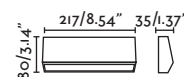

Must 217

70659

● Dark Grey/Gris Oscuro 48,65€

Material

Body ABS

Diff Transparent PC/PC Transparente

Light Source

SMD LED 4W 3000K 240lm

CRI

>80

Class

II

Voltage (V/Hz)

220V-240V/50-60Hz

IP

65

IK

10

SEA SIDE SUITABLE Driver ✓