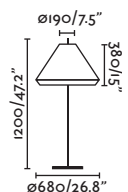

Saigon out 1200 W70

71575-07 ●● Dark Grey/Gris Oscuro + Brown/Marrón 639,25€

Material Body Aluminium/Aluminio
Diff Opal PEMD/PEMD Opal
Shade Synthetic wicker/Mimbre sintético

Light Source 1 E27 max. 15W
Bulb incl. No
Recom. Bulb 17463
Class II
IP 44
Cable 2 MT

Suspended
558

Portable
564

Spike
532