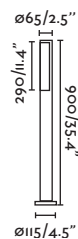

### Nanda 500

71216

● Dark Grey/Gris Oscuro **144,45€**

**Material** Body Aluminium/Aluminio  
Diff Opal PC/PC Opal

**Light Source** SMD LED 12W 3000K 500lm

**CRI** >80

**Class** I

**Voltage (V/Hz)** 100V-240V/50-60Hz