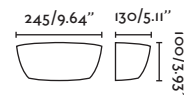

Cheras 2

63173

● Matt White/Blanco Mate 71,90€

Material	Body Plaster/Yeso
Light Source	1 R7S 78mm max. 8W
Bulb incl.	No
Recom. Bulb	17499
Class	I
IP	20