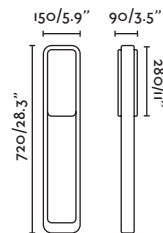

Sticker by Lucid Product Design

75541 ● Dark Grey/Gris Oscuro **231,85€**

Material Body Aluminium/Aluminio
Diff Opal PMMA/PMMA Opal

Light Source SMD LED 10W 3000K 623lm

CRI >80

Class I

Voltage (V/Hz) 100V-240V/50-60Hz

IP 55

Driver ●