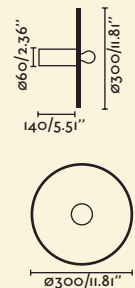

Confetti 300 H140

- 62174-50 White & Black/Blanco y Negro **100,25€**
- 62174-52 Multicolored shavings/Virutas multicolor **100,25€**

Material Body Aluminium/Aluminio
Shade Recycled PET/PET Reciclado

Light Source 1 E27 max. 15W
Bulb incl. No
Recom. Bulb 17463
Class II
IP 20