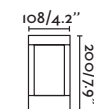

Agra 650

70753

● Dark Grey/Gris Oscuro **224,90€**

70754

● Brown/Marrón **224,90€**

Material Body Aluminium/Aluminio
Diff Transparent Glass/Cristal Transparente

Light Source COB LED 9W 3000K 420lm

CRI >80

Class I

Voltage (V/Hz) 100V-240V/50-60Hz

IP 55

Driver ✓