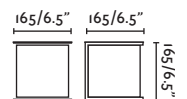

Hikari

71274

● Dark Grey/Gris Oscuro **119,95€**

Material

Body Aluminium/Aluminio

Diff Opal PC/PC Opal

Light Source

SMD LED 10W 3000K 400lm

CRI

>80

Class

I

Voltage (V/Hz)

100V-240V/50-60Hz

IP

65

IK

10

Driver ✓

Kubick

70689

● Dark Grey/Gris Oscuro **94,45€**

70715

● Grey/Gris **94,45€**

Material

Body Aluminium/Aluminio

Diff Opal PC/PC Opal

Light Source

1 E27 max. 15W

Bulb incl.

No

Recom. Bulb

17463

Class

I

IP

44

Lur

70827

● Dark Grey/Gris Oscuro **147,50€**

Material

Body Aluminium/Aluminio

Diff Opal PMMA/PMMA Opal

Light Source

SMD LED 12W 3000K 950lm

CRI

>80

Class

I

Voltage (V/Hz)

100V-240V/50-60Hz

IP

54

Driver ✓