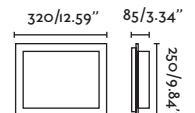

Diula

62987

● Satin Nickel/Níquel Satinado + White/Blanco 44,45€

Material

Body Steel/Acero

Diff Opal Glass/Cristal Opal

Light Source

1 E27 max. 15W

Bulb incl.

No

Recom. Bulb

17463

Class

I

IP

20