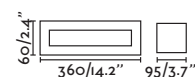

Nash 210

62819

● Matt White/Blanco Mate **104,35€**

62821

● Matt Black/Negro Mate **104,35€**

Material

Body Aluminium/Aluminio

Diff Opal PC/PC Opal

Light Source

SMD LED 8W 3000K 450lm

CRI

>80

Class

I

Voltage (V/Hz)

220V-240V/50-60Hz

IP

20

Driver

Nash 370

62820

● Matt White/Blanco Mate **160,95€**

62822

● Matt Black/Negro Mate **160,95€**

Material

Body Aluminium/Aluminio

Diff Opal PC/PC Opal

Light Source

SMD LED 16W 3000K 990lm

CRI

>80

Class

I

Voltage (V/Hz)

220V-240V/50-60Hz

IP

20

Driver

Oslo

63284

● Matt White/Blanco Mate **46,70€**

Material

Body Plaster/Yeso

Light Source

1 G9 max. 6W

Bulb incl.

No

Recom. Bulb

17466

Class

I

IP

20

Olaf

63278

● Matt White/Blanco Mate **59,85€**

Material

Body Plaster/Yeso

Diff Opal PC/PC Opal

Light Source

2 E14 max. 8W

Bulb incl.

No

Recom. Bulb

17461

Class

I

IP

20