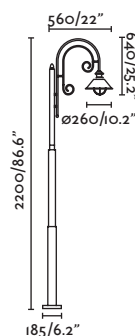

Nautica 1L

71116 ● Rust Brown/Marrón Oxido 535,90€

Material Body Steel/Acero
Diff Transparent Glass/Cristal Transparente

Light Source 1 E27 max. 15W

Bulb incl. No

Recom. Bulb 17463

Class I

IP 33