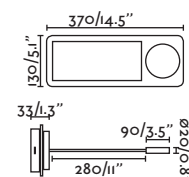

Mood RCT reader

20062 ● Oak/Roble + Black/Negro 208,25€

Material Body Steel+Wood/Acero+Madera
Diff Opal PMMA/PMMA Opal
Light Source SMD LED 6W 3000K 67lm
CRI >80
Class II
Voltage (V/Hz) 220V-240V/50-60Hz
IP 20

Driver ✓