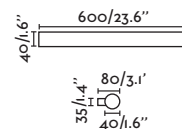

Volga 900

63509

63514

Shiny Chrome/Cromo Brillo 134,95€

Matt Black/Negro Mate 134,85€

Material Body Aluminium/Aluminio
Diff Opal PMMA/PMMA Opal

Light Source SMD LED 18W 3000K 1300lm

CRI >80

Class II

Voltage (V/Hz) 100V-240V/50-60Hz

IP 44

Driver ✓