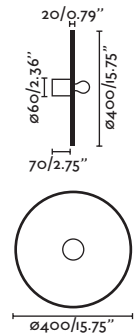

Costas 400 H70

62173-78 ●● Matt Black/Negro Mate + Rattan/Ratán **80,60€**

Material Body Aluminium/Aluminio
Shade Rattan/Ratán

Light Source 1 E27 max. 15W

Bulb incl. No

Recom. Bulb 17071

Class II

IP 20