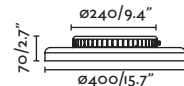

Tender

- 20094 Matt Black/Negro Mate + Oak/Roble **311,30€**
- 20095 Matt White/Blanco Mate + Oak/Roble **311,30€**

Material Body Steel+Wood/Acero+Madera
Diff Opal PC/PC Opal

Light Source SMD LED 24W 3000K 1369lm

CRI >80

Class II

Voltage (V/Hz) 100V-240V/50-60Hz

IP 20

Driver