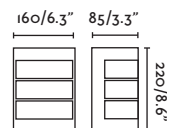

Fedon

70714

● Satin Stainless/Inoxidable Satinado **85,70€**

Material Body Stainless steel 304/Acero inoxidable 304
Diff Opal PC/PC Opal

Light Source 1 E27 max. 15W

Bulb incl. No

Recom. Bulb 17463

Class I

IP 54