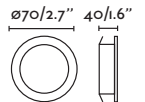

Nais Orientable

1. 02111001 ● White/Blanco 53,35€
   02111002 ● Black/Negro 53,35€

Material Body Aluminium+Steel/Aluminio+Acero
Diff Transparent PMMA/PMMA Transparente

Light Source COB LED 7W 2700K 625lm

CRI >=90

Recom. Driver 98310620

Class III

IP 23

Beam angle 36°

Cut out ø76

15° Driver

*Drivers info pag. 818-819

Nais

1. 02121001 ● White/Blanco 50,00€
   02121002 ● Black/Negro 50,00€

Material Body Aluminium+Steel/Aluminio+Acero
Diff Transparent PMMA/PMMA Transparente

Light Source COB LED 7W 2700K 625lm

CRI >=90

Class III

IP 23

Beam angle 36°

Cut out ø60

Driver

*Drivers info pag. 818-819

Koi

1. 42921 ● Matt White/Blanco Mate 34,20€

Material Body PC
Diff Opal PC/PC Opal

Light Source SMD LED 6W 3000K 400lm

CRI >80

Class II

Voltage (V/Hz) 100V-240V/50-60Hz

IP 20

Cut out ø72

15° Driver