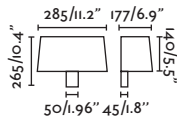

Hotel reader

29941

Shiny Chrome/Cromo Brillo + White/Blanco 118,20€

29946

Shiny Chrome/Cromo Brillo + Black/Negro 118,20€

Material

Body Steel/Acero

Shade Textile/Textil

Light Source

1 E27 max. 15W

Bulb incl.

No

Recom. Bulb

17463

Reader

1W, 3500K, 80lm

Class

I

Voltage (V/Hz)

100V-240V/50-60Hz

IP

20

Driver