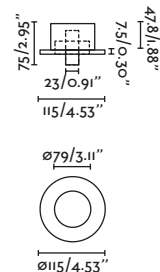

Wet

02100801

- Matt White/Blanco Mate 23,05€

Material Body Steel/Acero
Diff Transparent Glass/Cristal Transparente

Light Source 1 GU10 max. 8W

Bulb incl. No

Recom. Bulb 17316

IP 44

Cut out ø65