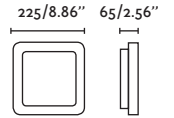

Material

Body PS

Diff Opal PC/PC Opal

Light Source SMD LED 13W 3000K 1500lm

CRI >80

Class II

Voltage (V/Hz) 100V-240V/50-60Hz

IP 20

Driver ✓