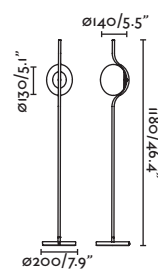

Levita by Nahrang

Levita table

- 29692D Shiny Gold/Oro Brillo **428,80€**
- 29697 Matt Black/Negro Mate **421,75€**

Material Body Steel/Acero
Diff Opal Glass/Cristal Opal

Light Source SMD LED 6W 2700K 570lm

Dimmable W 1w 95lm / 4w 380lm / 6w 570lm

CRI >80

Class II

Voltage (V/Hz) 220V-240V/50-60Hz

IP 20

Cable 2 MT

Levita floor

- 29693D Shiny Gold/Oro Brillo **529,50€**
- 29698 Matt Black/Negro Mate **519,40€**

Material Body Steel/Acero
Diff Opal Glass/Cristal Opal

Light Source SMD LED 6W 2700K 570lm

Dimmable W 1w 95lm / 4w 380lm / 6w 570lm

CRI >80

Class II

Voltage (V/Hz) 220V-240V/50-60Hz

IP 20

Cable 2 MT

Suspended
168

Wall
264