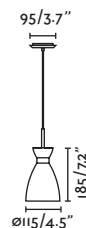

Retro

20046

●● Matt Copper/Cobre Mate + Matt Black/Negro Mate 62,35€

20050

●● Matt Black/Negro Mate + Shiny Chrome/Cromo Brillo 58,85€

Material

Body Steel/Acero

Light Source

1 E14 max. 8W

Bulb incl.

No

Recom. Bulb

17461

Class

I

IP

20

Cable

1.6 MT