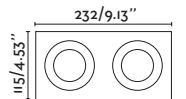

Argon R

43401

● Matt White/Blanco Mate 20,40€

43411

● Matt Black/Negro Mate 20,40€

Material	Body Aluminium/Aluminio
Light Source	1 GU10 max. 8W
Bulb incl.	No
Recom. Bulb	17316
Socket incl.	No
Recom. Socket	43065
IP	20
Cut out	∅100 ↙ 60°