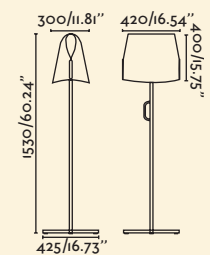

Luang floor

- 23003-59 ● Black/Negro + Beige 303,35€
- 23003-60 ● Black/Negro + Camel 303,35€

Material Body Steel/Acero
Shade Papyrus/Papiro

Light Source 1 E27 max. 15W

Bulb incl. No

Recom. Bulb 17463

Class II

IP 20

Cable 1.8 MT

Wall
244