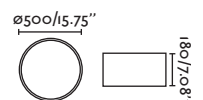

Material

Body Steel/Acero
Diff White Textile/Textil Blanco
Shade Textile/Textil

Light Source 3 E27 max. 15W

Bulb incl. No

Recom. Bulb 17463

Class I

IP 20

Suspended
212