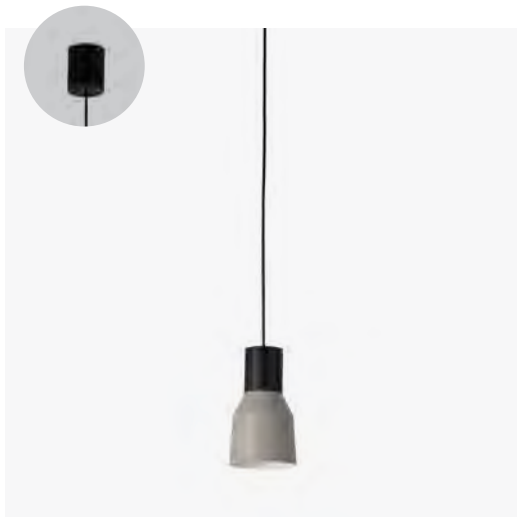

Kombo by Nutcreatives

Kombo 120

- 68591-1L   ● Grey/Gris **89,95€**
- 68592-1L   ● Beige/Beige **89,95€**

- **Material**   **Body** Steel/Acero
- **Light Source**   1 E27 max. 15W
- **Bulb incl.**   No
- **Recom. Bulb**   17463
- **Class**   II
- **IP**   20
- **Cable**   1.5 MT