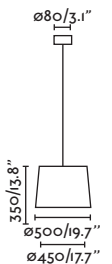

Material Body Steel/Acero
Diff Papyrus/Papiro
Shade Textile/Textil

Light Source 1 E27 max. 15W
Bulb incl. No
Recom. Bulb 17463
Class II
IP 20
Cable 1.7 MT