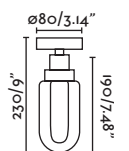

IP

44

Driver ●

Suspended
202

Wall
382