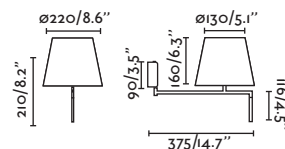

Material

Body Steel/Acero

Shade Textile/Textil

Light Source 1 E27 max. 15W

Bulb incl. No

Recom. Bulb 17463

Class I

IP 20

160°