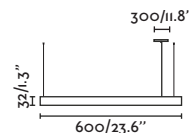

Vico 600 canopy recessed

61105 ● Matt Black/Negro Mate 370,60€

Material Body Aluminium/Aluminio
Diff Opal PC/PC Opal

Light Source SMD LED 15W 2700K 1500lm

CRI >=90

Class II

Voltage (V/Hz) 220V-240V/50Hz

IP 20

Cable 2 MT

*More dimmable options under request/Otras opciones de regulación bajo pedido