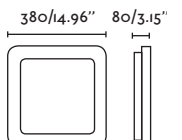

Material

Body Aluminium/Aluminio

Diff Opal PS/PS Opal

Light Source SMD LED 30W 3000K 2900lm

CRI >80

Class II

Voltage (V/Hz) 100V-240V/50-60Hz

IP 20

Driver ✓