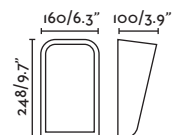

Mask by Lucid Product Design

71279 ● Dark Grey/Gris Oscuro 234,90€

Material Body Aluminium/Aluminio
Diff Opal Glass/Cristal Opal

Light Source SMD LED 15W 3000K 550lm

CRI >80

Class I

Voltage (V/Hz) 100V-240V/50-60Hz

IP 65

IK 06

SEA SIDE SUITABLE Driver ✓

Pals by Faro Lab

70290 ● Matt White/Blanco Mate 131,05€

70291 ● Dark Grey/Gris Oscuro 131,05€

Material Body Aluminium/Aluminio
Diff Opal Glass/Cristal Opal

Light Source 1 E27 max. 15W

Bulb incl. No

Recom. Bulb 17463

Class I

IP 65

IK 06