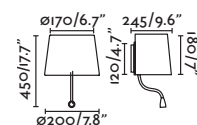

Sweet

29936

29952

29953

- ●● Satin Nickel/Níquel Satinado + White/Blanco **84,85€**
- ●● Matt White/Blanco Mate + White/Blanco **84,25€**
- ●● Matt Black/Negro Mate + Black/Negro **84,25€**

Material

Body Steel/Acero
Diff White Textile/Textil Blanco
Shade Textile/Textil

Light Source

1 E27 max. 15W

Bulb incl.

No

Recom. Bulb

17463

Class

I

IP

20

Table&Floor
145

Sweet reader

29935

29950

29951

- ●● Satin Nickel/Níquel Satinado + White/Blanco **130,55€**
- ●● Matt White/Blanco Mate + White/Blanco **128,40€**
- ●● Matt Black/Negro Mate + Black/Negro **128,40€**

Material

Body Steel/Acero
Diff White Textile/Textil Blanco
Shade Textile/Textil

Light Source

1 E27 max. 2W

Bulb incl.

No

Recom. Bulb

17463

Reader

4W, 3000K, 120lm

Class

I

Voltage (V/Hz)

100V-240V/50-60Hz

IP

20