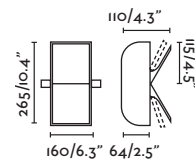

Domino

63313

● Matt White/Blanco Mate 96,50€

Material Body Plaster/Yeso
Diff Opal PMMA/PMMA Opal

Light Source SMD LED 6W 2700K 200lm

CRI >=80

Class II

Voltage (V/Hz) 100V-240V/50-60Hz

IP 20

Cut out 265x160

Driver ✓