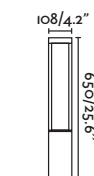

Naya 200

71198

● Dark Grey/Gris Oscuro **106,90€**

Material Body Aluminium/Aluminio
Diff Transparent PC/PC Transparente

Light Source SMD LED 8W 3000K 180lm

CRI >80

Class I

Voltage (V/Hz) 100V-240V/50-60Hz

IP 54

Beam angle 120°

Driver ✓

Naya 500

71199

● Dark Grey/Gris Oscuro **141,25€**

Material Body Aluminium/Aluminio
Diff Transparent PC/PC Transparente

Light Source SMD LED 8W 3000K 180lm

CRI >80

Class I

Voltage (V/Hz) 100V-240V/50-60Hz

IP 54

Beam angle 120°

Driver ✓

Agra 200

70755

● Dark Grey/Gris Oscuro **162,70€**

70756

● Brown/Marrón **163,70€**

Material Body Aluminium/Aluminio
Diff Transparent Glass/Cristal Transparente

Light Source COB LED 9W 3000K 420lm

CRI >80

Class I

Voltage (V/Hz) 100V-240V/50-60Hz

IP 55

Driver ✓

Agra 650

70753

● Dark Grey/Gris Oscuro **224,90€**

70754

● Brown/Marrón **224,90€**

Material Body Aluminium/Aluminio
Diff Transparent Glass/Cristal Transparente

Light Source COB LED 9W 3000K 420lm

CRI >80

Class I

Voltage (V/Hz) 100V-240V/50-60Hz

IP 55

Driver ✓