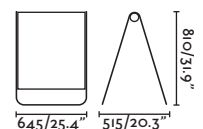

2.5mts. cable extension accessory / *Accesorio extensión de cable 2.5mts.*

71244 17,50€

Cadaques

71242

● Dark Grey/Gris Oscuro + Beige 267,75€

71243

● Dark Grey/Gris Oscuro + Blue/Azul 267,75€

Material

Body Aluminium/Aluminio

Diff Opal PC/PC Opal

Shade Textilene

Light Source

SMD LED 18W 2700K 500lm

CRI

>80

Class

II

Voltage (V/Hz)

100V-240V/50-60Hz

IP

44

Cable

3 MT

Driver