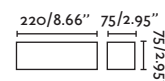

Cheras 3

63174

● Matt White/Blanco Mate 65,80€

Material	Body Plaster/Yeso
Light Source	1 G9 max. 6W
Bulb incl.	No
Recom. Bulb	17466
Class	I
IP	20