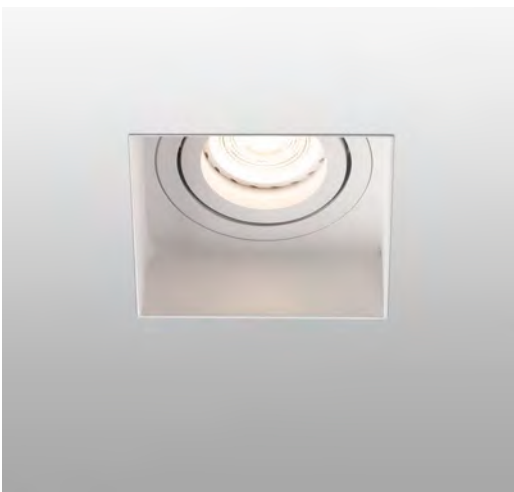

Hyde SQ Orientable Trimless

1. 40112 ● Matt White/Blanco Mate 23,50€
   40113 ● Matt Black/Negro Mate 23,50€

Material	Body Steel/Acero
Light Source	1 GU10 max. 8W
Bulb incl.	No
Recom. Bulb	17316
Socket incl.	No
Recom. Socket	43065
IP	20
Cut out	102x93