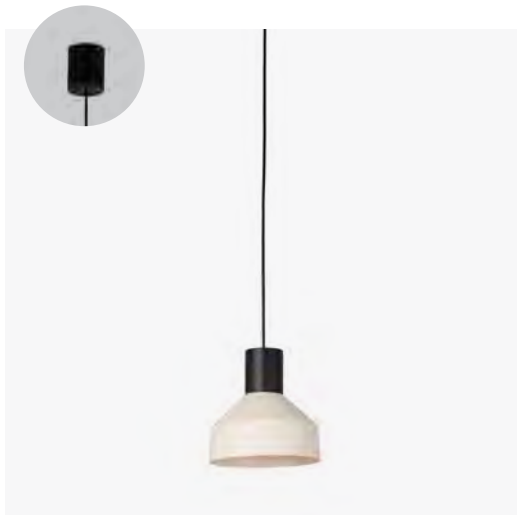

Kombo 200

- 68593-1L   ● Grey/Gris **109,45€**
- 68594-1L   ● Beige/Beige **109,45€**

- **Material**   **Body** Steel/Acero
- **Light Source**   1 E27 max. 15W
- **Bulb incl.**   No
- **Recom. Bulb**   17463
- **Class**   II
- **IP**   20
- **Cable**   1.5 MT