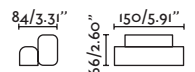

IP

65

Driver ☒ CCT OPTIONS ● 2700K ● 3000K ● 4000K