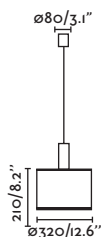

Mambo 320

64315-48 ●● Matt Black/Negro Mate + Rattan/Ratán 172,80€

Material	Body Steel/Acero Shade Rattan/Ratán
Light Source	1 E27 max. 15W
Bulb incl.	No
Recom. Bulb	17463
Class	II
IP	20
Cable	1.7 MT