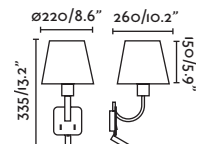

Essential

29341

●● Satin Nickel/Níquel Satinado + White/Blanco **105,55€**

Material	Body Steel/Acero
	Shade Textile/Textil
Light Source	1 E27 max. 15W
Bulb incl.	No
Recom. Bulb	17463
Reader	3W, 2700K, 200lm
Driver incl.	Yes
Class	I
Voltage (V/Hz)	100V-240V/50-60Hz
IP	20

Ⓛ Driver ✓