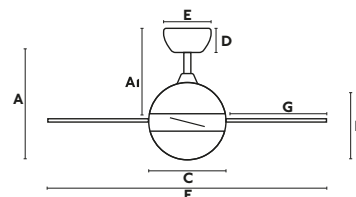

A	A1
549/21.61"	447/17.6"
B	C
295/11.61"	
D	E
80/3.1"	165/6.5"
F	G
ø914/36"	328/12.91"

*Order your Smart Fan with the reference of the fan finished in WP and add the reference 34150-25 of the gear. The price of the gear is with PRO35 discount.
Solicita tu Smart Fan con la referencia del ventilador acabado en WP y añade la referencia 34150-25 del receptor. El precio del receptor es con el descuento PRO35.