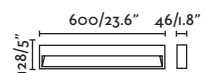

Grada 157

70906

● Dark Grey/Gris Oscuro **84,15€**

70907

● Rust Brown/Marrón Oxido **85,70€**

Material

Body Aluminium/Aluminio

Diff Opal Glass/Cristal Opal

Light Source

SMD LED 3W 3000K 86lm

CRI

>80

Class

I

Voltage (V/Hz)

220V-240V/50-60Hz

IP

54

Driver ✓

Grada 250

70908

● Dark Grey/Gris Oscuro **108,65€**

70909

● Rust Brown/Marrón Oxido **110,85€**

Material

Body Aluminium/Aluminio

Diff Opal Glass/Cristal Opal

Light Source

SMD LED 6W 3000K 208lm

CRI

>80

Class

I

Voltage (V/Hz)

220V-240V/50-60Hz

IP

54

Driver ✓

Grada 600

70910

● Dark Grey/Gris Oscuro **180,85€**

70911

● Rust Brown/Marrón Oxido **182,90€**

Material

Body Aluminium/Aluminio

Diff Opal Glass/Cristal Opal

Light Source

SMD LED 12W 3000K 443lm

CRI

>80

Class

I

Voltage (V/Hz)

220V-240V/50-60Hz

IP

54

Driver ✓