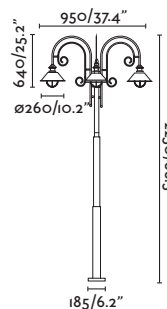

Nautica 3L

71118 ● Rust Brown/Marrón Oxido 787,75€

Material Body Steel/Acero
Diff Transparent Glass/Cristal Transparente

Light Source 3 E27 max. 15W

Bulb incl. No

Recom. Bulb 17463

Class I

IP 33