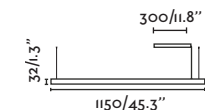

Vico 1150 canopy recessed

61104 ● Matt Black/Negro Mate 464,45€

Material Body Aluminium/Aluminio
Diff Opal PC/PC Opal

Light Source SMD LED 30W 2700K 2800lm

CRI >=90

Class II

Voltage (V/Hz) 220V-240V/50Hz

IP 20

Cable 2 MT

*More dimmable options under request/Otras opciones de regulación bajo pedido