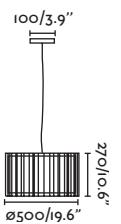

Tree by Estudi Ribaudí

29864

●● Matt Black/Negro Mate + Black/Negro 217,45€

29865

●● Matt White/Blanco Mate + White/Blanco 217,45€

Material **Body** Steel/Acero
Shade Textile/Textil

Light Source 1 E27 max. 15W
Bulb incl. No
Recom. Bulb 17463
Class I
IP 20
Cable 1.3 MT

Table&Floor
130