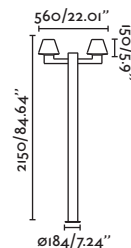

Mistu 2L by Faro Lab

74435F2-02 ● Dark Grey/Gris Oscuro 471,15€

Material Body Aluminium/Aluminio
Diff Opal PMMA/PMMA Opal

Light Source 2 E27 max. 15W

Bulb incl. No

Recom. Bulb 17437

Class I

IP 44

Bollard
484

Post
482

Suspended
570

Wall
594