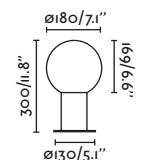

Moon 300 by Faro Lab
74433S-01 ● Dark Grey/Gris Oscuro **98,35€**

Material Body Aluminium/Aluminio
Diff Opal PMMA/PMMA Opal

Light Source 1 E27 max. 15W

Bulb incl. No

Recom. Bulb 17437

Class I

IP 44