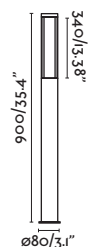

Logar 900

75606

● Dark Grey/Gris Oscuro **256,00€**

Material Body Aluminium/Aluminio
Diff Opal PMMA/PMMA Opal

Light Source SMD LED 23W 3000K 1340lm

CRI >80

Class I

Voltage (V/Hz) 100V-240V/50-60Hz

IP 54

Driver ✓