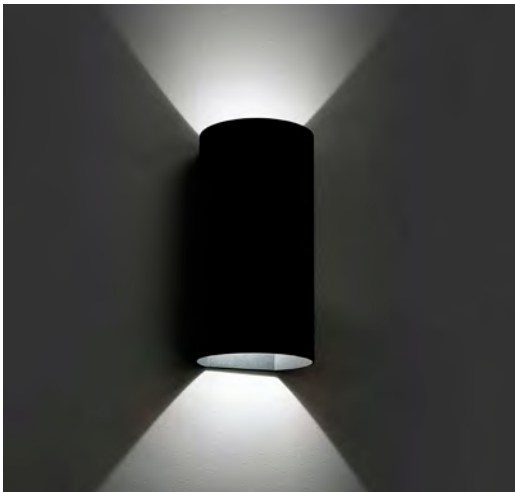

Bruc

70828

● Dark Grey/Gris Oscuro **159,00€**

Material

Body Aluminium/Aluminio

Diff Opal Glass/Cristal Opal

Light Source

SMD LED 13W 3000K 830lm

CRI

>80

Class

I

Voltage (V/Hz)

100V-240V/50-60Hz

IP

54

IK

06

Driver ✓