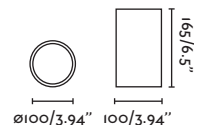

Rel 100

64200 ● Matt White/Blanco Mate 199,40€
64201 ● Matt Black/Negro Mate 199,40€

Material Body Aluminium/Aluminio
Diff Transparent Glass/Cristal Transparente
Light Source COB LED 25W 2700K 2230lm
CRI >80
Class II
Voltage (V/Hz) 100V-240V/50-60Hz
IP 20
Beam angle 60°
Driver ☑