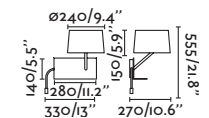

Handy right

28414

●● Matt White/Blanco Mate + White/Blanco 239,40€

Material	Body Steel/Acero
	Shade Textile/Textil
Light Source	1 E27 max. 15W
Bulb incl.	No
Recom. Bulb	17463
Reader	3W, 3000K, 40lm
Driver incl.	Yes
Class	I
Voltage (V/Hz)	100V-240V/50-60Hz
IP	20

Driver ✓