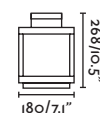

Kerala

74454

● Dark Grey/Gris Oscuro **196,55€**

Material Body Aluminium/Aluminio
Diff Transparent Glass/Cristal Transparente

Light Source SMD LED 5W 3000K 400lm

Dimmable W 100lm / 250lm / 400lm

CRI >80

Class III

IP 54

Battery incl. Yes

8h Charge Max. 6h Worktime

USB MICRO USB