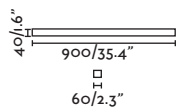

Nilo 600

63316

● Matt Black/Negro Mate 116,40€

63318

◐ Shiny Chrome/Cromo Brillo 116,40€

Material

Body Aluminium/Aluminio

Diff Opal PMMA/PMMA Opal

Light Source

SMD LED 12W 3000K 950lm

CRI

>80

Class

II

Voltage (V/Hz)

100V-240V/50-60Hz

IP

44

Driver ✓

Nilo 900

63317

● Matt Black/Negro Mate 174,60€

63319

◐ Shiny Chrome/Cromo Brillo 174,60€

Material

Body Aluminium/Aluminio

Diff Opal PMMA/PMMA Opal

Light Source

SMD LED 18W 3000K 1400lm

CRI

>80

Class

II

Voltage (V/Hz)

100V-240V/50-60Hz

IP

44

Driver ✓