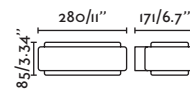

Sticker by Lucid Product Design

75540 ● Dark Grey/Gris Oscuro 173,30€

Material Body Aluminium/Aluminio
Diff Opal PMMA/PMMA Opal

Light Source SMD LED 13W 3000K 770lm

CRI >80

Class I

Voltage (V/Hz) 100V-240V/50-60Hz

IP 55

Driver ✓