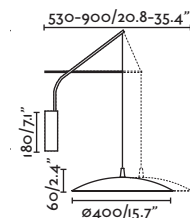

IP

20

180°

↻ Driver ✓