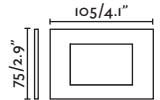

Spark

70162

● Dark Grey/Gris Oscuro 74,35€

70163

● Matt White/Blanco Mate 74,35€

Material

Body Aluminium/Aluminio

Diff Opal PC/PC Opal

Light Source

SMD LED 5W 3000K 230lm

CRI

>80

Class

I

Voltage (V/Hz)

100V-240V/50-60Hz

IP

65

IK

10

Cut out

95x65

Driver ☒

Racing

70403

● Dark Grey/Gris Oscuro 36,50€

Material

Body Aluminium/Aluminio

Diff Transparent PC/PC Transparente

Light Source

SMD LED 1W 4000K 30lm

CRI

>80

Class

II

Voltage (V/Hz)

220V-240V/50-60Hz

IP

44

IK

08

Beam angle

45°

Cut out

ø76

ASYMMETRIC ASIMETRICO Driver ☒

Carter

70402

● Dark Grey/Gris Oscuro 36,50€

Material

Body Aluminium/Aluminio

Diff Transparent PC/PC Transparente

Light Source

SMD LED 1W 4000K 30lm

CRI

>80

Class

II

Voltage (V/Hz)

220V-240V/50-60Hz

IP

44

IK

08

Beam angle

45°

Cut out

ø76

ASYMMETRIC ASIMETRICO Driver ☒