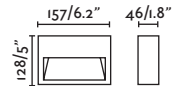

Grada 250

70908

● Dark Grey/Gris Oscuro **108,65€**

70909

● Rust Brown/Marrón Oxido **110,85€**

Material

Body Aluminium/Aluminio

Diff Opal Glass/Cristal Opal

Light Source

SMD LED 6W 3000K 208lm

CRI

>80

Class

I

Voltage (V/Hz)

220V-240V/50-60Hz

IP

54

Driver ✓