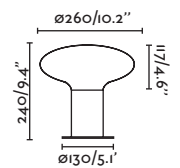

Blubs 240 by Estudi Ribaudi
74433S-03 ● Dark Grey/Gris Oscuro **104,85€**

Material Body Aluminium/Aluminio
Diff Opal PMMA/PMMA Opal

Light Source 1 E27 max. 15W

Bulb incl. No

Recom. Bulb 17437

Class I

IP 44