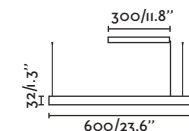

Vico 600 canopy recessed

61105 ● Matt Black/Negro Mate 370,60€

Material Body Aluminium/Aluminio
Diff Opal PC/PC Opal

Light Source SMD LED 15W 2700K 1500lm

CRI >=90

Class II

Voltage (V/Hz) 220V-240V/50Hz

IP 20

Cable 2 MT

*More dimmable options under request/Otras opciones de regulación bajo pedido