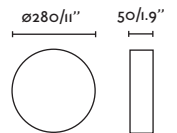

Zon

63291

Matt White/Blanco Mate 78,35€

Material Body Steel/Acero
Diff Opal PMMA/PMMA Opal

Light Source SMD LED 18W 3000K 2000lm

CRI 85

Class II

Voltage (V/Hz) 220V-240V/50Hz

IP 54

TRIAC C DIM Driver ☒

Logos 270

62965

Matt White/Blanco Mate 60,40€

62980

Satin Nickel/Níquel Satinado 63,85€

Material Body Aluminium/Aluminio
Diff Opal PC/PC Opal

Light Source 1 E27 max. 15W

Bulb incl. No

Recom. Bulb 17437

Class II

IP 44