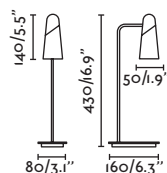

Lao table

- 29047 ●● Matt Black/Negro Mate + Shiny Black/Negro Brillo **85,15€**
- 29048 ●● Matt White/Blanco Mate + Shiny White/Blanco Brillo **85,15€**

Material Body Aluminium+ABS/Aluminio+ABS

Diff Opal PMMA/PMMA Opal

Light Source SMD LED 4W 3000K 400lm

CRI >80

Class II

Voltage (V/Hz) 100V-240V/50-60Hz

IP 20

Cable 2 MT
350° 180°

Lao floor

- 29049 ●● Matt Black/Negro Mate + Shiny Black/Negro Brillo **127,50€**

Material Body Aluminium+ABS/Aluminio+ABS

Diff Opal PMMA/PMMA Opal

Light Source SMD LED 4W 3000K 400lm

CRI >80

Class II

Voltage (V/Hz) 100V-240V/50-60Hz

IP 20

Cable 2 MT
350° 180°