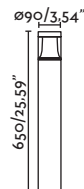

Plim 1

71299 ● Dark Grey/Gris Oscuro **138,00€**

Material Body Aluminium/Aluminio
Diff Transparent PC/PC Transparente

Light Source SMD LED 10W 3000K 250lm

CRI >80

Class I

Voltage (V/Hz) 100V-240V/50-60Hz

IP 65

IK 08

Driver ✓