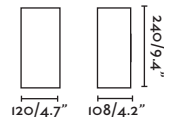

Bruc

70828

● Dark Grey/Gris Oscuro **159,00€**

Material

Body Aluminium/Aluminio

Diff Opal Glass/Cristal Opal

Light Source

SMD LED 13W 3000K 830lm

CRI

>80

Class

I

Voltage (V/Hz)

100V-240V/50-60Hz

IP

54

IK

06

Driver ✓

Ling

70812

● Dark Grey/Gris Oscuro **114,85€**

70813

● Matt White/Blanco Mate **114,85€**

Material

Body Aluminium/Aluminio

Diff Transparent Glass/Cristal Transparente

Light Source

COB LED 2x3W 4000K 630lm

CRI

>80

Class

I

Voltage (V/Hz)

100V-240V/50-60Hz

IP

54

Beam angle

110°

Driver ✓