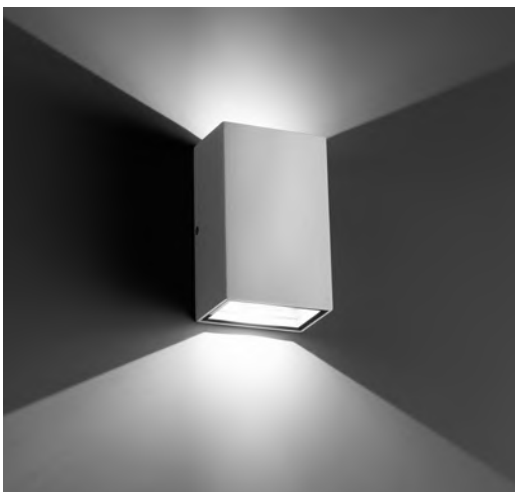

Ling

70812

● Dark Grey/Gris Oscuro **114,85€**

70813

● Matt White/Blanco Mate **114,85€**

Material

Body Aluminium/Aluminio

Diff Transparent Glass/Cristal Transparente

Light Source

COB LED 2x3W 4000K 630lm

CRI

>80

Class

I

Voltage (V/Hz)

100V-240V/50-60Hz

IP

54

Beam angle

110°

Driver ✓