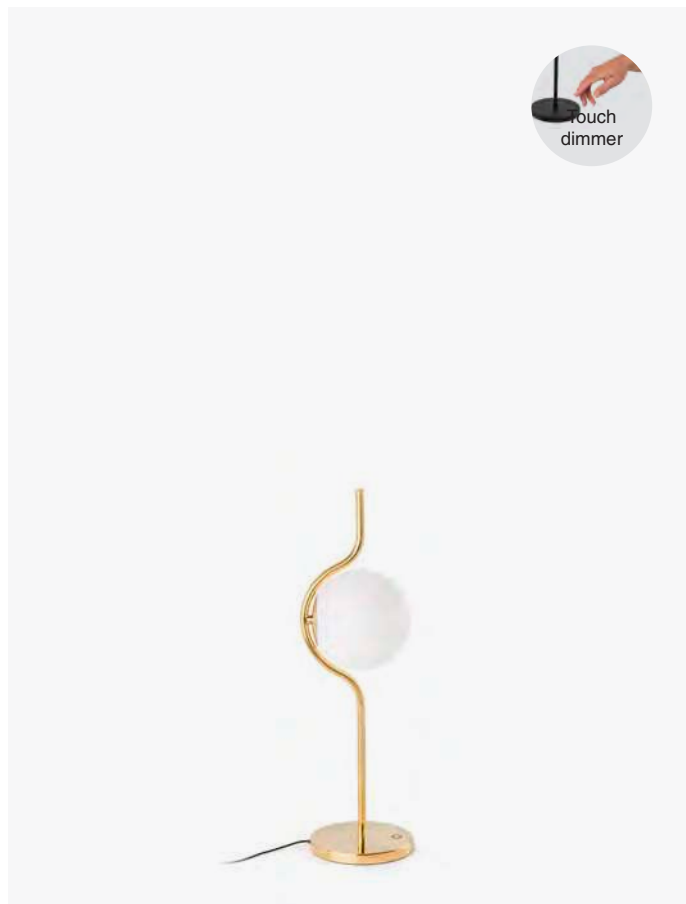

## Levita table

- 29692D  Shiny Gold/Oro Brillo **428,80€**
- 29697  Matt Black/Negro Mate **421,75€**

**Material** Body Steel/Acero  
Diff Opal Glass/Cristal Opal

**Light Source** SMD LED 6W 2700K 570lm