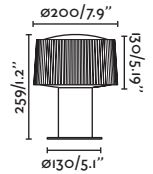

Muffin 259 by Àlex & Manel Llusçà
74433S-04 ● Dark Grey/Gris Oscuro **96,80€**

Material Body Aluminium/Aluminio
Diff Opal PMMA/PMMA Opal

Light Source 1 E27 max. 15W

Bulb incl. No

Recom. Bulb 17437

Class I

IP 44