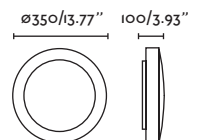

indoor

Ceiling / Techo

Kao

63399

Shiny Chrome/Cromo Brillo 180,25€

Material Body Aluminium/Aluminio
Diff Opal PMMA/PMMA Opal

Light Source SMD LED 35W 3000K 2800lm

CRI >80

Class II

Voltage (V/Hz) 100V-240V/50-60Hz

IP 44

Driver ☒

Zon

63291

Matt White/Blanco Mate 78,35€

Material Body Steel/Acero
Diff Opal PMMA/PMMA Opal

Light Source SMD LED 18W 3000K 2000lm

CRI 85

Class II

Voltage (V/Hz) 220V-240V/50Hz

IP 54

TRIAC C DIM Driver ☒

Logos 270

62965

Matt White/Blanco Mate 60,40€

62980

Satin Nickel/Níquel Satinado 63,85€

Material Body Aluminium/Aluminio
Diff Opal PC/PC Opal

Light Source 1 E27 max. 15W

Bulb incl. No

Recom. Bulb 17437

Class II

IP 44

Logos 350 2L

62966

Matt White/Blanco Mate 84,55€

62981

Satin Nickel/Níquel Satinado 85,90€

Material Body Aluminium/Aluminio
Diff Opal PC/PC Opal

Light Source 2 E27 max. 15W

Bulb incl. No

Recom. Bulb 17437

Class II

IP 44