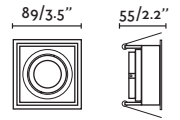

Hyde SQ

1. 40116 ● Matt White/Blanco Mate 17,85€
   40117 ● Matt Black/Negro Mate 17,85€

Material	Body Steel/Acero
Light Source	1 GU10 max. 8W
Bulb incl.	No
Recom. Bulb	17316
Socket incl.	No
Recom. Socket	43065
IP	44
Cut out	83x83