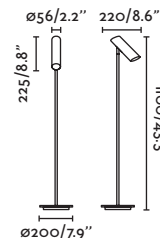

Link floor

- 29883 Matt White/Blanco Mate 133,50€
- 29884 Matt Black/Negro Mate 133,50€
- 29899 Bronze/Bronce 166,55€

Material Body Steel/Acero
Light Source 1 GU10 max. 8W
Bulb incl. No
Recom. Bulb 97685327
Class II
IP 20
Cable 1,9 MT
350° 180°