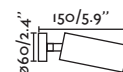

Stan

43722

● Matt White/Blanco Mate + Matt Black/Negro Mate **53,15€**

43723

● Matt Black/Negro Mate + Matt Black/Negro Mate **53,15€**

43762

● Satin Gold/Oro Satinado **62,30€**

Material

Body Aluminium+ABS/Aluminio+ABS

Light Source

1 GU10 max. 8W

Bulb incl.

No

Recom. Bulb

97685327

Class

I

IP

20

350°