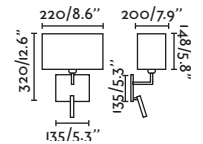

Hanna reader

64300

●● Satin Nickel/Níquel Satinado + White/Blanco **125,65€**

Material	Body Steel/Acero
	Shade Textile/Textil
Light Source	1 E27 max. 15W
Bulb incl.	No
Recom. Bulb	17463
Reader	3W, 3000K, 250lm
Driver incl.	Yes
Class	I
Voltage (V/Hz)	100V-240V/50-60Hz
IP	20

Ⓛ Driver ✓