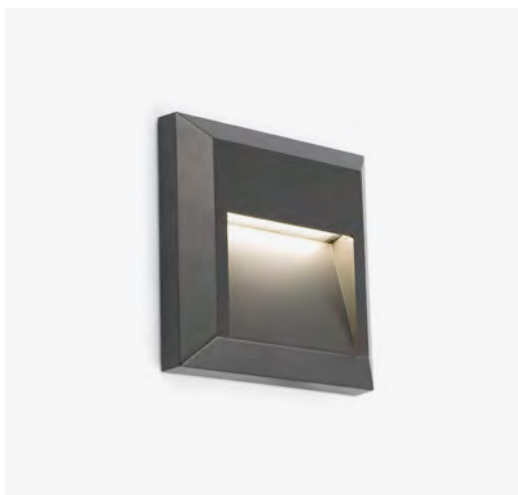

### Grant SQ

70655

● Dark Grey/Gris Oscuro 41,10€

**Material**

**Body** ABS

**Diff** Transparent PC/PC Transparente

**Light Source**

SMD LED 1W 3000K 65lm