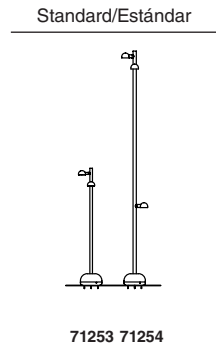

reddot winner 2021

Brot 900
71253 ● Black/Negro 267,95€

Light Source SMD LED 2W 2700K 620lm

Brot 1800
71254 ● Black/Negro 431,65€

Material **Body** Aluminium/Aluminio
Diff Opal Glass/Cristal Opal
Light Source SMD LED 3W 2700K 930lm
CRI >80
Class I
Voltage (V/Hz) 100V-240V/50-60Hz
IP 65
Driver ✓