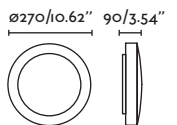

Logos 350 2L

62966

Matt White/Blanco Mate 84,55€

62981

Satin Nickel/Níquel Satinado 85,90€

Material Body Aluminium/Aluminio
Diff Opal PC/PC Opal

Light Source 2 E27 max. 15W

Bulb incl. No

Recom. Bulb 17437

Class II

IP 44