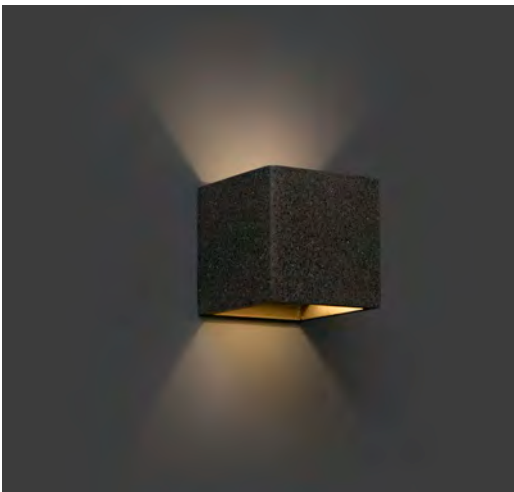

Kamen

63311

● Beige 60,30€

63312

● Grey/Gris 60,30€

Material	Body Concrete/Cemento
Light Source	1 G9 max. 6W
Bulb incl.	No
Recom. Bulb	17466
Class	I
IP	20