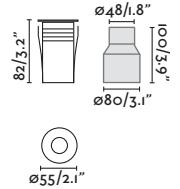

**Crosby 24V**

70453

● Satin Stainless/Inoxidable Satinado **112,20€**

**Material**

**Body** Stainless steel 316L+Aluminium+ABS/Acero inoxidable 316L+Aluminio+ABS  
**Diff** Opal Glass/Cristal Opal

**Light Source**