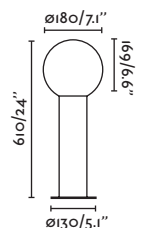

Moon 610 by Faro Lab
74434B-01 ● Dark Grey/Gris Oscuro 122,00€

Material Body Aluminium/Aluminio
Diff Opal PMMA/PMMA Opal

Light Source 1 E27 max. 15W

Bulb incl. No

Recom. Bulb 17437

Class I

IP 44