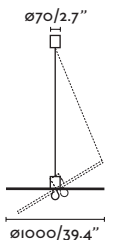

Costas 1000

68590-70 ●● Matt Black/Negro Mate + Rattan/Ratán 187,60€

Material	Body Steel/Acero Shade Rattan/Ratán
Light Source	1 E27 max. 15W
Bulb incl.	No
Recom. Bulb	17426
Class	II
IP	20
Cable	1.5 MT