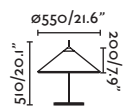

Saigon out 500 R55

71576-01 ●● Dark Grey/Gris Oscuro + White/Blanco 381,90€

Material Body Aluminium/Aluminio
Diff Opal PEMD/PEMD Opal
Shade PEMD

Light Source 1 E27 max. 15W
Bulb incl. No
Recom. Bulb 17463
Class II
IP 44
Cable 2 MT