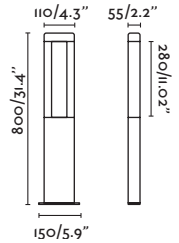

Nanda 800

71217

● Dark Grey/Gris Oscuro **189,10€**

Material Body Aluminium/Aluminio
Diff Opal PC/PC Opal

Light Source SMD LED 12W 3000K 500lm

CRI >80

Class I

Voltage (V/Hz) 100V-240V/50-60Hz

IP 54

Driver ✓