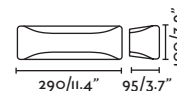

View by Estudi Ribaudí

71519 ● Dark Grey/Gris Oscuro 61,80€

Material Body Aluminium/Aluminio
Diff Opal PC/PC Opal

Light Source 1 E27 max. 15W

Bulb incl. No

Recom. Bulb 17463

Class II

IP 54

SEA SIDE
SUITABLE