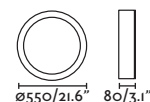

Dolme by Xjer Studio

- 64096 Matt Black/Negro Mate **198,10€**
- 64097 Matt White/Blanco Mate **209,00€**

Material Body Steel/Acero
Diff Opal PMMA/PMMA Opal

Light Source SMD LED 24W 3000K 1900lm

CRI >80

Class I

Voltage (V/Hz) 220V-240V/50-60Hz

IP 20

Driver

Tender

- 20094 Matt Black/Negro Mate + Oak/Roble **311,30€**
- 20095 Matt White/Blanco Mate + Oak/Roble **311,30€**

Material Body Steel+Wood/Acero+Madera
Diff Opal PC/PC Opal

Light Source SMD LED 24W 3000K 1369lm

CRI >80

Class II

Voltage (V/Hz) 100V-240V/50-60Hz

IP 20

Driver

Cocotte 430 by Jordi Llopis

- 64250 Shiny White/Blanco Brillo **201,05€**
- 64251 Shiny Black/Negro Brillo **201,05€**

Material Body Aluminium/Aluminio
Diff Opal PMMA/PMMA Opal

Light Source SMD LED 30W 3000K 1300lm

CRI >80

Class I

Voltage (V/Hz) 100V-240V/50-60Hz

IP 20

Driver

Cocotte 550 by Jordi Llopis

- 64182 Shiny White/Blanco Brillo **280,40€**
- 64183 Shiny Black/Negro Brillo **280,40€**

Material Body Aluminium/Aluminio
Diff Opal PMMA/PMMA Opal

Light Source SMD LED 36W 3000K 1700lm

CRI >80

Class I

Voltage (V/Hz) 100V-240V/50-60Hz

IP 20

Driver