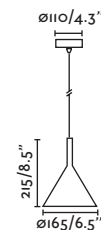

Pam 165

64159 Matt White/Blanco Mate 117,60€

64160 Black/Negro + Matt Gold/Oro Mate 117,60€

Material Body Steel/Acero
Diff Opal PMMA/PMMA Opal

Light Source SMD LED 11W 3000K 900lm

CRI >80

Class II

Voltage (V/Hz) 100V-240V/50-60Hz

IP 20

Beam angle 120°

Cable 1.5 MT

Driver