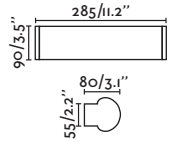

Danubio 395

- 63601 Shiny Chrome/Cromo Brillo **163,30€**
- 63604 Bronze/Bronce **161,25€**

Material Body Aluminium/Aluminio
Diff Opal Glass/Cristal Opal

Light Source SMD LED 12W 2700K 800lm

CRI >80

Class II

Voltage (V/Hz) 100V-240V/50-60Hz

IP 44

Driver