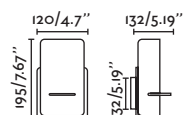

Smile

by Jordi Busquets

Smile

62130

62131

● Matt White/Blanco Mate **68,75€**

● Matt Black/Negro Mate **68,75€**

Material

Body Steel/Acero

Light Source

1 E27 max. 15W

Bulb incl.

No

Recom. Bulb

17463

Class

II

IP

20