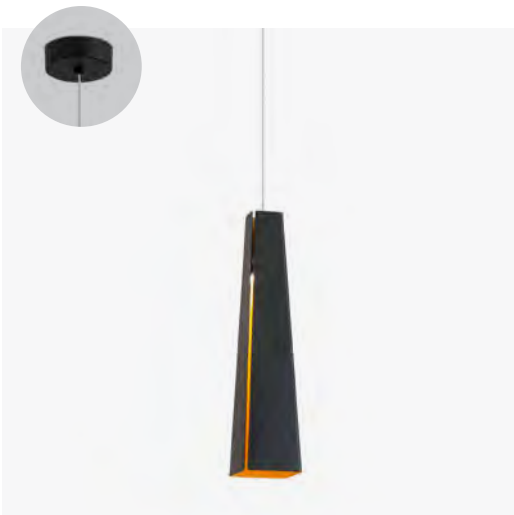

Pluma by Nahrang

Pluma

64172

●● Matt Black/Negro Mate + Matt Gold/Oro Mate 120,45€

Material

Body Aluminium/Aluminio
Diff Opal PMMA/PMMA Opal

Light Source

SMD LED 6W 3000K 450lm

CRI

>80

Class

II

Voltage (V/Hz)

100V-240V/50-60Hz

IP

20

Cable

1.5 MT

Driver ✓