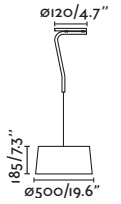

Hotel by Àlex & Manel Llusçà

29944

●● Matt White/Blanco Mate + White/Blanco 260,30€

Material **Body** Steel/Acero
Diff White/Blanco
Shade Textile/Textil

Light Source 3 E27 max. 15W
Bulb incl. No
Recom. Bulb 17463
Class I
IP 20
Cable 1 MT

Table&Floor
134

Wall
310