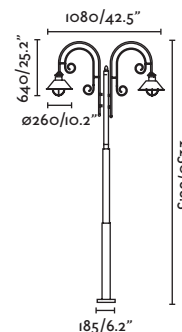

Nautica 2L

71117 ● Rust Brown/Marrón Oxido 680,25€

Material Body Steel/Acero
Diff Transparent Glass/Cristal Transparente

Light Source 2 E27 max. 15W

Bulb incl. No

Recom. Bulb 17463

Class I

IP 33