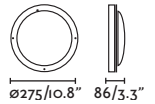

Olot

71372

● Matt White/Blanco Mate **29,80€**

71374

● Dark Grey/Gris Oscuro **29,80€**

Material

Body Aluminium/Aluminio

Diff Transparent Glass/Cristal Transparente

Light Source

1 GU10 max. 8W

Bulb incl.

No

Recom. Bulb

97685327

Class

I

IP

44