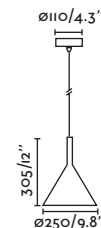

Pam 250

64162 Black/Negro + Matt Gold/Oro Mate 209,20€

Material Body Steel/Acero
Diff Opal PMMA/PMMA Opal

Light Source SMD LED 24W 3000K 1875lm

CRI >80

Class II

Voltage (V/Hz) 100V-240V/50-60Hz

IP 20

Beam angle 120°

Cable 1.5 MT

Driver