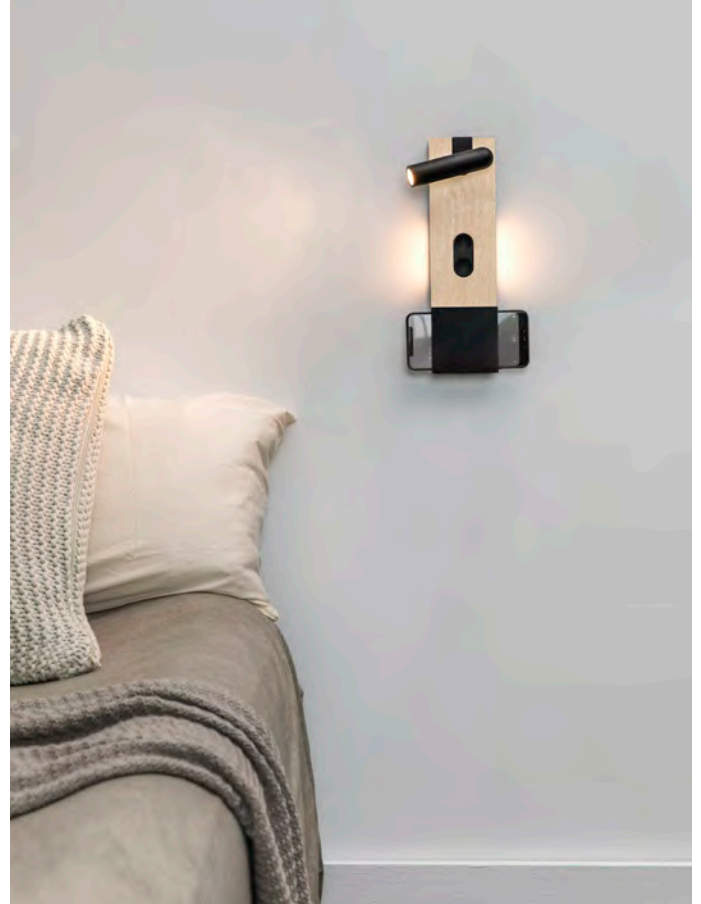

Magos by Faro Lab

Magos

- 20330 ● Black/Negro 239,20€
- 20331 ● Maple/Arce 254,20€
- 20332 ● Walnut/Nogal 254,20€

Material Body Aluminium+ABS/Aluminio+ABS

Diff Opal PC/PC Opal

Light Source SMD LED 14W 2700K 600lm

Bulb incl. No

Reader 3W, 2700K, 160lm

CRI >80

Class II

Voltage (V/Hz) 100V-240V/50-60Hz

IP 20