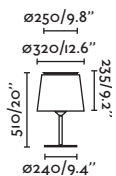

Savoy table

- 20304-82 White/Blanco + White/Blanco **165,35€**
- 20305-83 Matt Black/Negro Mate + Black/Negro **165,35€**
- 20305-84 Matt Black/Negro Mate + Green/Verde **165,35€**

Material Body Steel/Acero
Diff White Steel/Acero Blanco
Shade Textile/Textil

Light Source 1 E27 max. 15W

Bulb incl. No

Recom. Bulb 17463

Class II

IP 20

Cable 2 MT

Savoy floor

- 20306-85 Matt White/Blanco Mate + White/Blanco **318,45€**
- 20307-86 Matt Black/Negro Mate + Black/Negro **318,45€**
- 20307-87 Matt Black/Negro Mate + Green/Verde **318,45€**

Material Body Steel/Acero
Diff White Steel/Acero Blanco
Shade Textile/Textil

Light Source 1 E27 max. 15W

Bulb incl. No

Recom. Bulb 17464

Class II

IP 20

Cable 2 MT