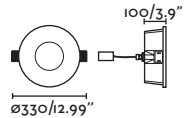

Neu

63286 ● Matt White/Blanco Mate 46,20€

Material Body Plaster/Yeso
Light Source 1 GU5.3 MR16 max. 8W
Bulb incl. No
Recom. Bulb 97686227
Socket incl. Yes
Recom. Socket
Class III
IP 20
Cut out $\varnothing 160$
 $\nearrow 30^\circ$

Nord

63290 ● Matt White/Blanco Mate 118,50€

Material Body Plaster/Yeso
Diff Opal PMMA/PMMA Opal
Light Source SMD LED 18W 3000K 1400lm
CRI >80
Recom. Driver 98310118LC
Class III
IP 20
Cut out $\varnothing 305$

Driver ☒

*Drivers info pag. 818-819

Signal

02100101 ● Satin Nickel/Níquel Satinado 47,25€

Material Body Aluminium/Aluminio
Diff Transparent Glass/Cristal Transparente
Light Source COB LED 3W 3000K 102lm
CRI >80
Recom. Driver 98310103
Class III
IP 65
Beam angle 36°
Cut out $\varnothing 49$

Driver ☒

Recessed box/Caja de empotrar
02100101C ● Black/Negro 11,10€

Material Body PVC

*Drivers info pag. 818-819