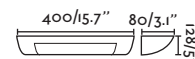

Cheras 4

63175

● Matt White/Blanco Mate 88,95€

Material	Body Plaster/Yeso
Light Source	1 R7S 78mm max. 8W
Bulb incl.	No
Recom. Bulb	17499
Class	I
IP	20