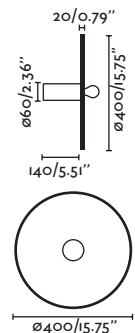

Costas 400 H140

62174-78 ●● Matt Black/Negro Mate + Rattan/Ratán **83,65€**

Material Body Aluminium/Aluminio
Shade Rattan/Ratán

Light Source 1 E27 max. 15W

Bulb incl. No

Recom. Bulb 17072

Class II

IP 20