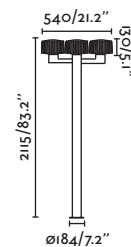

Material Body Aluminium/Aluminio
Diff Opal PMMA/PMMA Opal

Light Source 3 E27 max. 15W

Bulb incl. No

Recom. Bulb 17437

Class I

IP 44

Blubs 3L by Estudi Ribaudí
74436F3-03 ● Dark Grey/Gris Oscuro **597,80€**