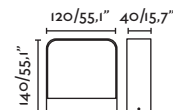

### Bracket

72272

● Dark Grey/Gris Oscuro **87,90€**

**Material** Body Aluminium/Aluminio  
Diff Opal Glass/Cristal Opal

**Light Source** SMD LED 6W 3000K 270lm

**CRI** >80

**Class** I

**Voltage (V/Hz)** 220V-240V/50-60Hz