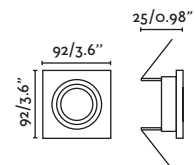

Radón RCT

43397

43407

- Matt White/Blanco Mate 34,05€
- Matt Black/Negro Mate 34,05€

Material Body Aluminium/Aluminio
Light Source 2 GU10 max. 8W
Bulb incl. No
Recom. Bulb 17316
Socket incl. No
Recom. Socket 43065
IP 20
Cut out 80x170

↙ 30°