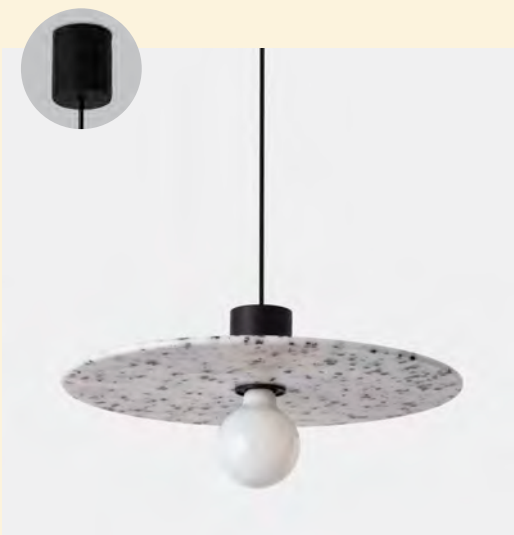

Confetti 400

- 68600-51 White & Black/Blanco y Negro **131,15€**
- 68600-53 Multicolored shavings/Virutas multicolor **131,15€**

Material Body Aluminium/Aluminio
Shade Recycled PET/PET Reciclado

Light Source 1 E27 max. 15W
Bulb incl. No
Recom. Bulb 17463
Class II
IP 20
Cable 1.5 MT