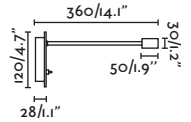

Sami

41023

● Matt White/Blanco Mate 66,10€

Material	Body Aluminium+Steel+Silicone/Aluminio+Acero+Silicona
Light Source	HIGH POWER LED 3W 2700K 120lm
CRI	>80
Class	II
Voltage (V/Hz)	100V-240V/50-60Hz
IP	20
Beam angle	30°

Driver ✓