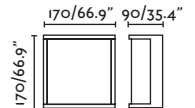

**Kubick**

70689

● Dark Grey/Gris Oscuro **94,45€**

70715

● Grey/Gris **94,45€**

**Material**

**Body** Aluminium/Aluminio

**Diff** Opal PC/PC Opal