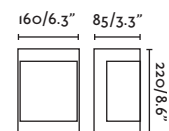

Cela

72280

● Satin Stainless/Inoxidable Satinado **46,00€**

Material Body Stainless steel 304/Acero inoxidable 304
Diff Opal PC/PC Opal

Light Source 1 E27 max. 15W

Bulb incl. No

Recom. Bulb 17463

Class II

IP 54

Cela stripped

72281

● Satin Stainless/Inoxidable Satinado **46,00€**

Material Body Stainless steel 304/Acero inoxidable 304
Diff Opal PC/PC Opal

Light Source 1 E27 max. 15W

Bulb incl. No

Recom. Bulb 17463

Class II

IP 54