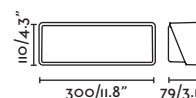

Block 135 by Àlex & Manel Llusçà

74139 ● Grey Cement/Cemento Gris **149,85€**

Material Body Concrete/Cemento
Diff Opal Glass/Cristal Opal

Light Source 1 E27 max. 15W

Bulb incl. No

Recom. Bulb 17462

Class I

IP 65

IK 06

SEA SIDE SUITABLE

Tram by Estudi Ribaudí

75533 ● Matt White/Blanco Mate **79,25€**

Material Body Aluminium/Aluminio
Diff Opal PMMA/PMMA Opal

Light Source 1 E27 max. 15W

Bulb incl. No

Recom. Bulb 17463

Class I

IP 44

Half by Nahrang

71536 ● Matt White/Blanco Mate **147,70€**

71537 ● Dark Grey/Gris Oscuro **147,70€**

Material Body Aluminium/Aluminio
Diff Opal Glass/Cristal Opal

Light Source SMD LED 20W 3000K 1350lm

CRI >80

Class I

Voltage (V/Hz) 100V-240V/50-60Hz

IP 65

IK 05

Driver ✓