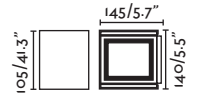

IK

06

Driver ☒

Sunset

70686

70687

- Matt White/Blanco Mate **97,10€**
- Dark Grey/Gris Oscuro **97,10€**

Material

Body Aluminium/Aluminio

Diff Opal Glass/Cristal Opal

Light Source

SMD LED 6W 3000K 260lm

CRI

>80

Class

I

Voltage (V/Hz)

220V-240V/50-60Hz

IP

54

Driver ☒