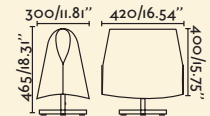

Luang floor

- 23003-59 ● Black/Negro + Beige 303,35€
- 23003-60 ● Black/Negro + Camel 303,35€

Material Body Steel/Acero
Shade Papyrus/Papiro

Light Source 1 E27 max. 15W

Bulb incl. No

Recom. Bulb 17463

Class II

IP 20

Cable 1.8 MT