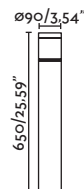

Plim 2

71300 ● Dark Grey/Gris Oscuro **138,30€**

Material Body Aluminium/Aluminio
Diff Opal PC/PC Opal

Light Source SMD LED 10W 3000K 250lm

CRI >80

Class I

Voltage (V/Hz) 100V-240V/50-60Hz

IP 65

IK 08

Driver ✓