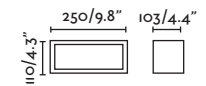

Negus

70696 ● Grey/Gris 53,35€

Material Body Aluminium/Aluminio
Diff Opal PC/PC Opal

Light Source 1 E27 max. 15W

Bulb incl. No

Recom. Bulb 17463

Class I

IP 54

IK 10