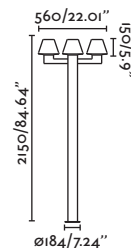

Material Body Aluminium/Aluminio
Diff Opal PMMA/PMMA Opal

Light Source 3 E27 max. 15W

Bulb incl. No

Recom. Bulb 17437

Class I

IP 44

Muffin 3L by Àlex & Manel Lluscà
74436F3-04 ● Dark Grey/Gris Oscuro **573,65€**