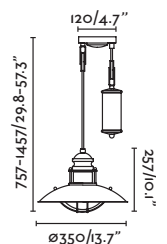

Winch polley by Àlex & Manel Llusçà

66205

● Dark Brown/Marrón Oscuro 174,75€

Material Body Steel/Acero
Diff Transparent Glass/Cristal Transparente
Light Source 1 E27 max. 15W
Bulb incl. No
Recom. Bulb 17463
Class I
IP 20
Cable 1.5 MT