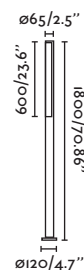

### Plaza

75607 ● Dark Grey/Gris Oscuro 546,20€

**Material** Body Aluminium/Aluminio  
Diff Transparent PC/PC Transparente

**Light Source** SMD LED 24W 3000K 1120lm

**CRI** >80

**Class** I

**Voltage (V/Hz)** 100V-240V/50-60Hz