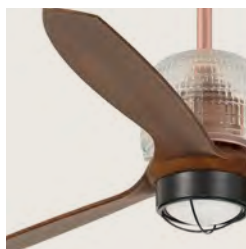

Additional kit
Kit adicional