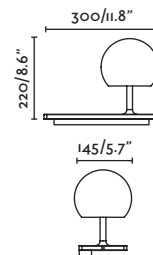

Niko PC left

01026A ● ● Matt White/Blanco Mate + Wood/Madera **269,40€**

Material Body Aluminium+Wood/Aluminio+Madera

Diff Opal PC/PC Opal

Light Source SMD LED 7W 3000K 500lm

Dimmable W 1w 80lm / 4w 250lm / 7w 500lm

CRI >80

Class II

Voltage (V/Hz) 100V-240V/50-60Hz

IP 20