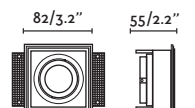

Hyde SQ Orientable

1. 40120 ● Matt White/Blanco Mate 21,85€
   40121 ● Matt Black/Negro Mate 21,85€

Material	Body Steel/Acero
Light Source	1 GU10 max. 8W
Bulb incl.	No
Recom. Bulb	17316
Socket incl.	No
Recom. Socket	43065
IP	20
Cut out	83x83

Hyde SQ

1. 40116 ● Matt White/Blanco Mate 17,85€
   40117 ● Matt Black/Negro Mate 17,85€

Material	Body Steel/Acero
Light Source	1 GU10 max. 8W
Bulb incl.	No
Recom. Bulb	17316
Socket incl.	No
Recom. Socket	43065
IP	44
Cut out	83x83

Hyde SQ Orientable Trimless

1. 40112 ● Matt White/Blanco Mate 23,50€
   40113 ● Matt Black/Negro Mate 23,50€

Material	Body Steel/Acero
Light Source	1 GU10 max. 8W
Bulb incl.	No
Recom. Bulb	17316
Socket incl.	No
Recom. Socket	43065
IP	20
Cut out	102x93