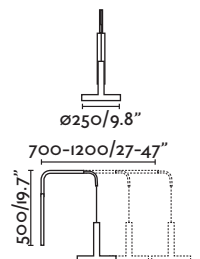

Whizz extensible

- 20167 ●● Black/Negro + Satin Gold/Oro Satinado 241,55€
- 20168 ●● Satin Gold/Oro Satinado + Black/Negro 241,55€

Material Body Steel/Acero
Shade Steel/Acero

Light Source 1 E27 max. 15W

Bulb incl. No

Recom. Bulb 17496

Class II

IP 20

Cable 2 MT
180°

Whizz

- 20165-95 ●● Black/Negro + Satin Gold/Oro Satinado 187,95€
- 20165-96 ●● Satin Gold/Oro Satinado + Black/Negro 187,95€

Material Body Steel/Acero
Shade Steel/Acero

Light Source 1 E27 max. 15W

Bulb incl. No

Recom. Bulb 17496

Class II

IP 20

Cable 3.4 MT