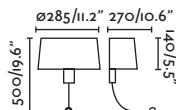

Hotel

29940

Shiny Chrome/Cromo Brillo + White/Blanco 75,15€

29945

Shiny Chrome/Cromo Brillo + Black/Negro 75,15€

Material

Body Steel/Acero

Shade Textile/Textil

Light Source

1 E27 max. 15W

Bulb incl.

No

Recom. Bulb

17463

Class

I

IP

20

Suspended Table&Floor

198

134

Hotel reader

29941

Shiny Chrome/Cromo Brillo + White/Blanco 118,20€

29946

Shiny Chrome/Cromo Brillo + Black/Negro 118,20€

Material

Body Steel/Acero

Shade Textile/Textil

Light Source

1 E27 max. 15W

Bulb incl.

No

Recom. Bulb

17463

Reader

1W, 3500K, 80lm

Class

I

Voltage (V/Hz)

100V-240V/50-60Hz

IP

20

Driver