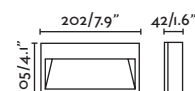

Grant SQ

70655

● Dark Grey/Gris Oscuro 41,10€

Material

Body ABS

Diff Transparent PC/PC Transparente

Light Source

SMD LED 1W 3000K 65lm

CRI

>80

Class

II

Voltage (V/Hz)

100V-240V/50-60Hz

IP

65

IK

10

Beam angle

120°

SEA SIDE SUITABLE Driver ✓

Grant R

70656

● Dark Grey/Gris Oscuro 41,10€

Material

Body ABS

Diff Transparent PC/PC Transparente

Light Source

SMD LED 1W 3000K 65lm

CRI

>80

Class

II

Voltage (V/Hz)

100V-240V/50-60Hz

IP

65

IK

10

Beam angle

120°

SEA SIDE SUITABLE Driver ✓

Path

70501

● Matt White/Blanco Mate 101,70€

70508

● Dark Grey/Gris Oscuro 101,70€

Material

Body Aluminium/Aluminio

Diff Transparent PC/PC Transparente

Light Source

SMD LED 9W 3000K 390lm

CRI

>80

Class

I

Voltage (V/Hz)

100V-240V/50-60Hz

IP

44

Driver ✓