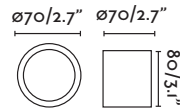

Natsu

64204

64205

● Matt White/Blanco Mate 156,65€

● Matt Black/Negro Mate 156,65€

Material

Body Aluminium/Aluminio

Diff Opal PMMA/PMMA Opal

Light Source

SMD LED 30W 3000K 1500lm

CRI

>80

Class

II

Voltage (V/Hz)

100V-240V/50-60Hz

IP

20

Beam angle

120°

Driver