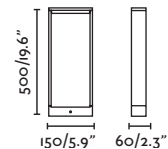

Alp 500

74451

● Dark Grey/Gris Oscuro 166,65€

Material Body Aluminium/Aluminio
Diff Opal PC/PC Opal

Light Source SMD LED 7W 3000K 350lm

CRI >80

Class I

Voltage (V/Hz) 100V-240V/50-60Hz

IP 54

Beam angle 180°

Driver ✔