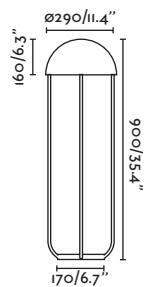

Jellyfish floor

24521 ●● Matt Black/Negro Mate + Matt Gold/Oro Mate 400,35€

Material	Body Steel/Acero Diff Opal PMMA/PMMA Opal
Light Source	SMD LED 6W 3000K 500lm
CRI	>80
Class	II
Voltage (V/Hz)	220V-240V/50-60Hz
IP	20
Cable	4.3 MT