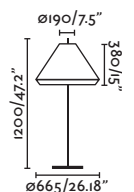

Saigon out 1200 C70

71575-09 NEW ● Dark Grey/Gris Oscuro + Beige 739,40€

Material Body Aluminium/Aluminio
Diff Opal PEMD/PEMD Opal
Shade PP

Light Source 1 E27 max. 15W
Bulb incl. No
Recom. Bulb 17463
Class II
IP 44
Cable 2 MT