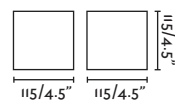

Tera

63184

● Matt White/Blanco Mate 114,15€

Material	Body Plaster/Yeso
Light Source	SMD LED 6W 2700K 530lm
CRI	>80
Class	II
Voltage (V/Hz)	220V-240V/50-60Hz
IP	20
	Driver ✓

Luna

63225

● Matt White/Blanco Mate 89,95€

Material	Body Plaster/Yeso
	Diff Opal PMMA/PMMA Opal
Light Source	SMD LED 5W 2700K 300lm
CRI	>80
Class	II
Voltage (V/Hz)	220V-240V/50-60Hz
IP	20
	Driver ✓

Kamen

63311

● Beige 60,30€

63312

● Grey/Gris 60,30€

Material	Body Concrete/Cemento
Light Source	1 G9 max. 6W
Bulb incl.	No
Recom. Bulb	17466
Class	I
IP	20