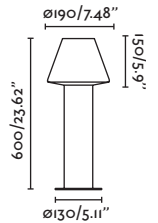

Mistu 600 by Faro Lab
74434B-02 ● Dark Grey/Gris Oscuro 108,10€

Material Body Aluminium/Aluminio
Diff Opal PMMA/PMMA Opal

Light Source 1 E27 max. 15W

Bulb incl. No

Recom. Bulb 17437

Class I

IP 44