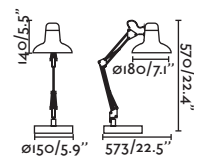

Otto

52064

52065

- Matt Black/Negro Mate **64,65€**
- Matt White/Blanco Mate **64,65€**

Material

Body ABS+Silicone/ABS+Silicona
Diff Opal PMMA/PMMA Opal

Light Source

SMD LED 6W 4000K 500lm

CRI

>80

Class

II

Voltage (V/Hz)

100V-240V/50-60Hz

IP

20

Cable

1.8 MT

Lena

52057

52058

- Shiny White/Blanco Brillo **55,20€**
- Shiny Black/Negro Brillo **55,20€**

Material

Body Aluminium+ABS+Silicone/Aluminio+ABS+Silicona
Diff Translucent Glass/Cristal Translúcido

Light Source

SMD LED 3W 4000K 300lm

CRI

>80

Class

II

Voltage (V/Hz)

100V-240V/50-60Hz

IP

20

Beam angle

70°

Cable

1.8 MT

Snap

57400

57401

- White/Blanco **89,75€**
- Dark Grey/Gris Oscuro **89,75€**

Material

Body Steel/Acero

Light Source

1 E27 max. 15W

Bulb incl.

No

Recom. Bulb

17463

Class

II

IP

20

Cable

1.8 MT

Wall
366