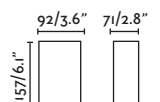

Lace

70811

● Dark Grey/Gris Oscuro **114,85€**

Material

Body Aluminium/Aluminio

Diff Transparent Glass/Cristal Transparente

Light Source

COB LED 2x3W 4000K 315lm

CRI

>80

Class

I

Voltage (V/Hz)

100V-240V/50-60Hz

IP

54

Beam angle

110°

Driver ✓

Bruc

70828

● Dark Grey/Gris Oscuro **159,00€**

Material

Body Aluminium/Aluminio

Diff Opal Glass/Cristal Opal

Light Source

SMD LED 13W 3000K 830lm

CRI

>80

Class

I

Voltage (V/Hz)

100V-240V/50-60Hz

IP

54

IK

06

Driver ✓

Ling

70812

● Dark Grey/Gris Oscuro **114,85€**

70813

● Matt White/Blanco Mate **114,85€**

Material

Body Aluminium/Aluminio

Diff Transparent Glass/Cristal Transparente

Light Source

COB LED 2x3W 4000K 630lm

CRI

>80

Class

I

Voltage (V/Hz)

100V-240V/50-60Hz

IP

54

Beam angle

110°

Driver ✓