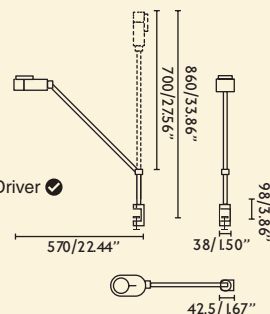

Inviting

- 57315 ● Matt White/Blanco Mate 239,70€
- 57316 ● Matt Black/Negro Mate 239,70€
- 57317 ● Yellow/Amarillo 239,70€

Material Body Aluminium/Aluminio
Diff Transparent PMMA/PMMA Transparente

Light Source SMD LED 6W 410lm
Dimmable K 2700 - 4800K
CRI >80
Class II
Voltage (V/Hz) 100V-240V/50-60Hz
IP 20
Cable 1.9 MT

180° 90°

Driver ☒