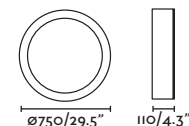

### Mega

63410 ● Matt White/Blanco Mate 414,30€

**Material** Body Aluminium/Aluminio  
Diff Opal PMMA/PMMA Opal  
**Light Source** SMD LED 52W 2700K 3600lm  
**CRI** >80  
**Class** I  
**Voltage (V/Hz)** 220V-240V/50-60Hz  
**IP** 20