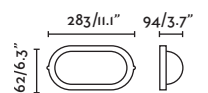

Estay

72010

● Matt White/Blanco Mate 21,50€

72011

● Matt Black/Negro Mate 21,50€

Material

Body Aluminium/Aluminio

Diff Opal Glass/Cristal Opal

Light Source 1 E27 max. 15W

Bulb incl. No

Recom. Bulb 17463

Class I

IP 44

Derby 200

72000

● Matt White/Blanco Mate 20,30€

72001

● Matt Black/Negro Mate 20,30€

Material

Body Aluminium/Aluminio

Diff Opal Glass/Cristal Opal

Light Source 1 E27 max. 15W

Bulb incl. No

Recom. Bulb 17463

Class I

IP 44

Derby 283

72002

● Matt White/Blanco Mate 36,60€

Material

Body Aluminium/Aluminio

Diff Opal Glass/Cristal Opal

Light Source 1 E27 max. 15W

Bulb incl. No

Recom. Bulb 17463

Class I

IP 44