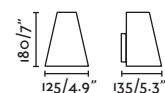

Nairobi

70830

● Matt White/Blanco Mate 104,25€

70832

● Rust Brown/Marrón Oxido 104,25€

Material

Body Aluminium/Aluminio

Diff Transparent Glass/Cristal Transparente

Light Source

COB LED 6W 3000K 380lm

CRI

>80

Class

I

Voltage (V/Hz)

100V-240V/50-60Hz

IP

54

Driver ✓

Tinia

71353

● Dark Grey/Gris Oscuro 51,30€

Material

Body Aluminium/Aluminio

Diff Opal PC/PC Opal

Light Source

1 E27 max. 15W

Bulb incl.

No

Recom. Bulb

17463

Class

I

IP

44

Ele

74419

● Dark Grey/Gris Oscuro 130,25€

Material

Body Aluminium/Aluminio

Diff Opal PC/PC Opal

Light Source

SMD LED 6W 3000K 450lm

CRI

>80

Class

I

Voltage (V/Hz)

220V-240V/50-60Hz

IP

54

Beam angle

95°

Driver ✓