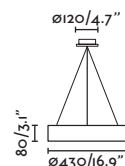

Cocotte 550 by Jordi Llopis

64260 ● Shiny White/Blanco Brillo **341,40€**

64261 ● Shiny Black/Negro Brillo **341,40€**

Material Body Aluminium/Aluminio
Diff Opal PMMA/PMMA Opal

Light Source SMD LED 36W 3000K 1700lm

CRI >80

Class I

Voltage (V/Hz) 100V-240V/50-60Hz

IP 20

Driver ✓

Ceiling
228