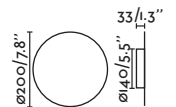

Luna

63225

● Matt White/Blanco Mate 89,95€

Material	Body Plaster/Yeso
	Diff Opal PMMA/PMMA Opal
Light Source	SMD LED 5W 2700K 300lm
CRI	>80
Class	II
Voltage (V/Hz)	220V-240V/50-60Hz
IP	20
	Driver ✓

Kamen

63311

● Beige 60,30€

63312

● Grey/Gris 60,30€

Material	Body Concrete/Cemento
Light Source	1 G9 max. 6W
Bulb incl.	No
Recom. Bulb	17466
Class	I
IP	20