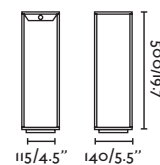

Beam angle

180°

8h Charge Max. 2.5h Worktime

PIR ☐ Driver ☒