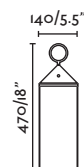

Argus

70784

● Dark Grey/Gris Oscuro **181,15€**

Material Body Aluminium/Aluminio
Diff Transparent PMMA/PMMA Transparente

Light Source SMD LED 2W 3000K 220lm

CRI >80

Class III

Voltage (V/Hz) 5V DC

IP 54

Battery incl. Yes

5h Charge Max. 9h Worktime

USB MICRO USB