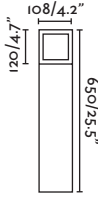

Onze

70761

● Dark Grey/Gris Oscuro 144,35€

Material Body Aluminium/Aluminio
Diff Opal PC/PC Opal

Light Source 1 E27 max. 15W

Bulb incl. No

Recom. Bulb 17437

Class I

IP 54