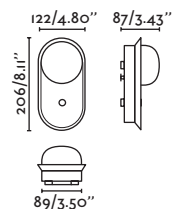

Maya

- 40102 ●● Matt Black/Negro Mate + Shiny Black/Negro Brillo **132,50€**
- 40103 ●● Matt White/Blanco Mate + Beige/Beige **132,50€**
- 40104 ●● Matt Black/Negro Mate + Terracotta/Terracota **132,50€**

Material Body Aluminium+Steel/Aluminio+Acero

Diff Opal Glass/Cristal Opal

Light Source SMD LED 8W 2700K 580lm

CRI >90

Class II

Voltage (V/Hz) 220V-240V/50-60Hz

IP 20

Cable 1.5 MT