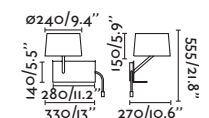

Handy Left

28415

●● Matt White/Blanco Mate + White/Blanco 239,40€

Material	Body Steel/Acero
	Shade Textile/Textil
Light Source	1 E27 max. 15W
Bulb incl.	No
Recom. Bulb	17463
Reader	3W, 3000K, 40lm
Driver incl.	Yes
Class	I
Voltage (V/Hz)	100V-240V/50-60Hz
IP	20

Driver ✓