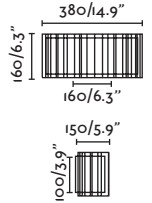

Retro

20045

● ● Matt Copper/Cobre Mate + Matt Black/Negro Mate **71,10€**

20049

● ● Matt Black/Negro Mate + Shiny Chrome/Cromo Brillo **67,40€**

Material

Body Steel/Acero

Light Source

1 E14 max. 8W

Bulb incl.

No

Recom. Bulb

17461

Class

I

IP

20

Suspended

166