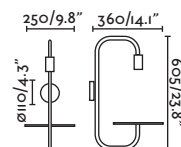

Guest

01045

● Matt Black/Negro Mate 177,15€

Material Body Steel/Acero
Light Source 1 E27 max. 15W
Bulb incl. No
Recom. Bulb 17429
Class I
IP 20

Floor
142