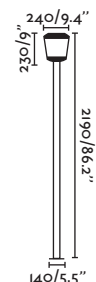

Plaza

75607 ● Dark Grey/Gris Oscuro 546,20€

Material Body Aluminium/Aluminio
Diff Transparent PC/PC Transparente

Light Source SMD LED 24W 3000K 1120lm

CRI >80

Class I

Voltage (V/Hz) 100V-240V/50-60Hz

IP 54

IK 08

Driver ✓