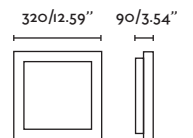

Vuk

64188

● Matt White/Blanco Mate 191,85€

64188N

● Matt Black/Negro Mate 191,85€

Material

Body Steel/Acero

Diff Opal PMMA/PMMA Opal

Light Source

SMD LED 40W 2700K 3000lm

CRI

>80

Class

II

Voltage (V/Hz)

220V-240V/50-60Hz

IP

44

Driver ●

Tola 270

62968

● Matt White/Blanco Mate 71,90€

62983

● Satin Nickel/Níquel Satinado 71,30€

Material

Body Aluminium/Aluminio

Diff Opal PC/PC Opal

Light Source

1 E27 max. 15W

Bulb incl.

No

Recom. Bulb

17437

Class

II

IP

44

Tola 320

62969

● Matt White/Blanco Mate 88,25€

Material

Body Aluminium/Aluminio

Diff Opal PC/PC Opal

Light Source

2 E27 max. 15W

Bulb incl.

No

Recom. Bulb

17437

Class

II

IP

44

Brume by Àlex & Manel Lluscà

40077

● Anthracite/Antracita 162,85€

Material

Body Steel/Acero

Diff Opal Glass/Cristal Opal

Light Source

SMD LED 3W 2700K 200lm

CRI

>80

Class

II

Voltage (V/Hz)

100V-240V/50-60Hz

IP

44

Driver ●

Suspended
202

Wall
382