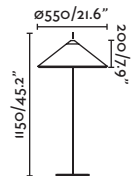

Saigon out 1150 R55

71575-01 ●● Dark Grey/Gris Oscuro + White/Blanco 410,15€

Material Body Aluminium/Aluminio
Diff Opal PEMD/PEMD Opal
Shade PEMD

Light Source 1 E27 max. 15W
Bulb incl. No
Recom. Bulb 17463
Class II
IP 44
Cable 2 MT