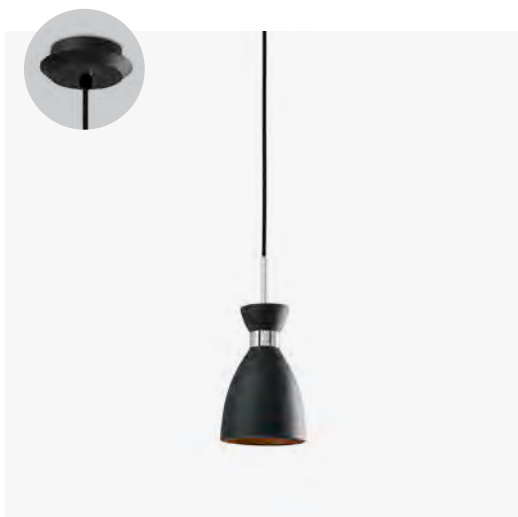

Retro

20046

●● Matt Copper/Cobre Mate + Matt Black/Negro Mate 62,35€

20050

●● Matt Black/Negro Mate + Shiny Chrome/Cromo Brillo 58,85€

Material

Body Steel/Acero

Light Source

1 E14 max. 8W

Bulb incl.

No

Recom. Bulb

17461

Class

I

IP

20

Cable

1.6 MT