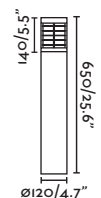

Muga 295

75603

● Dark Grey/Gris Oscuro 160,05€

Material Body Aluminium/Aluminio
Diff Opal PC/PC Opal

Light Source SMD LED 11W 3000K 810lm

CRI >80

Class I

Voltage (V/Hz) 100V-240V/50-60Hz

IP 55

Driver ✓

Muga 500

75604

● Dark Grey/Gris Oscuro 180,05€

Material Body Aluminium/Aluminio
Diff Opal PC/PC Opal

Light Source SMD LED 11W 3000K 810lm

CRI >80

Class I

Voltage (V/Hz) 100V-240V/50-60Hz

IP 55

Driver ✓

Giza 265

70767

● Dark Grey/Gris Oscuro 173,00€

Material Body Aluminium/Aluminio
Diff Opal PC/PC Opal

Light Source COB LED 15W 3000K 500lm

CRI >80

Class I

Voltage (V/Hz) 100V-240V/50-60Hz

IP 54

IK 05

Driver ✓

Giza 650

70768

● Dark Grey/Gris Oscuro 218,10€

Material Body Aluminium/Aluminio
Diff Opal PC/PC Opal

Light Source COB LED 15W 3000K 500lm

CRI >80

Class I

Voltage (V/Hz) 100V-240V/50-60Hz

IP 54

IK 05

Driver ✓