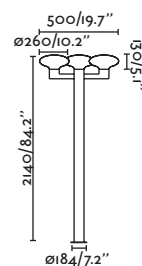

Material Body Aluminium/Aluminio
Diff Opal PMMA/PMMA Opal

Light Source 3 E27 max. 15W

Bulb incl. No

Recom. Bulb 17437

Class I

IP 44