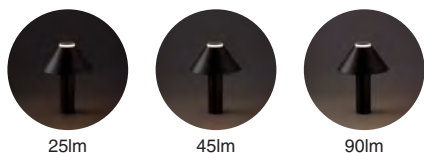

Fuji

74465

● Satin Black/Negro Satinado 223,95€

Material

Body Aluminium+PC/Aluminio+PC
Diff Opal White PC/PC Blanco Opal
Shade Aluminium/Aluminio

Light Source

SMD LED 2W 2700K 90lm

Dimmable W

0.5w 25lm / 1w 45lm / 1.5w 90lm

CRI

>80

Class

III

Voltage (V/Hz)

5V DC

IP

44

IK

04

Battery incl.

Yes

6h Charge Max. 10h Worktime

USB

USB-C

25lm

45lm

90lm