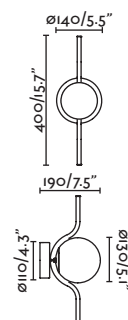

IP

20

Driver ✓

Suspended Table&Floor

168

96