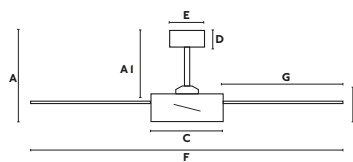

34261 377,20€
Body Matt Black/Negro Mate
Blades Matt Black/Negro Mate

Material Body Steel/Acero
Material Blades Plywood
W 4-6-9.5-14-25
RPM 95-130-165-195-235
Airflow 240 m3 min
V/Hz 220V-240V/50-60Hz

Light SMD LED 24W 6000K 2400lm
Dimmable K 2700 - 4350 - 6000K
CRI >80
Driver incl. Yes
Diff PP