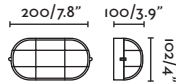

Derby 200

72000

● Matt White/Blanco Mate 20,30€

72001

● Matt Black/Negro Mate 20,30€

Material

Body Aluminium/Aluminio

Diff Opal Glass/Cristal Opal

Light Source 1 E27 max. 15W

Bulb incl. No

Recom. Bulb 17463

Class I

IP 44