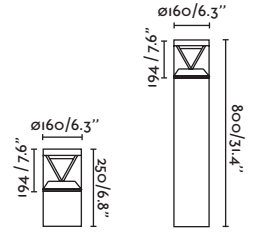

Rush

Body Aluminium/Aluminio
Diff Transparent Polycarbonate/
Policarbonato trasparente

COB LED
MacAdam Steps
Risk Group
Lumen maintenance
Heat dissipation

VOSSLOH-SCHWABE
2
1
L90 B10 up to 89.000h
Tested at high ambient temperature

| IP65 | CRI90 | IK10 | 100-240V | 50-60Hz | Driver incl. | optional | optional

Rush 14W

	CCT	FLUX	LENS	
750000	2700K	830lm	360°	363,30€
750000C	2700K	830lm	360°	472,85€
750000D	2700K	830lm	360°	408,30€
750001	2700K	980lm	360° WIDE	363,30€
750001C	2700K	980lm	360° WIDE	472,85€
750001D	2700K	980lm	360° WIDE	408,30€
750002	2700K	795lm	180°	372,20€
750002C	2700K	795lm	180°	481,65€
750002D	2700K	795lm	180°	417,20€
750010	3000K	830lm	360°	363,30€
750010C	3000K	830lm	360°	472,85€
750010D	3000K	830lm	360°	408,30€
750011	3000K	980lm	360° WIDE	363,30€
750011C	3000K	980lm	360° WIDE	472,85€
750011D	3000K	980lm	360° WIDE	408,30€
750012	3000K	795lm	180°	372,20€
750012C	3000K	795lm	180°	481,65€
750012D	3000K	795lm	180°	417,20€
750020	4000K	830lm	360°	363,30€
750020C	4000K	830lm	360°	472,85€
750020D	4000K	830lm	360°	408,30€
750021	4000K	980lm	360° WIDE	363,30€
750021C	4000K	980lm	360° WIDE	472,85€
750021D	4000K	980lm	360° WIDE	408,30€
750022	4000K	795lm	180°	372,20€
750022C	4000K	795lm	180°	481,65€
750022D	4000K	795lm	180°	417,20€