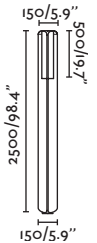

Bu-Oh 2500 by Estudi Ribaudí
71209 ● Dark Grey/Gris Oscuro **857,70€**

Material Body Aluminium/Aluminio
Diff Opal PC/PC Opal

Light Source SMD LED 42W 3000K 2700lm

CRI >80

Class I

Voltage (V/Hz) 100V-240V/50-60Hz

IP 65

Driver ✓