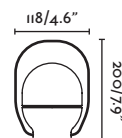

Take Away by Nahtrang

Accessories/Accesorios

Wall lamp/Aplique

01017

● Beech/Haya 18,15€

Material

Body Wood/Madera

30lm

55lm

100lm

Take Away

01015

● Matt White/Blanco Mate 150,95€

01016

● Matt Black/Negro Mate 150,95€

Material

Body ABS+Wood/ABS+Madera

Diff White TPU/TPU Blanco

Light Source

COB LED 2W 2700K 100lm

Dimmable W

0,5w 30lm / 1w 55lm / 1,5w 100lm

CRI

>80

Class

III

Voltage (V/Hz)

5V DC

IP

20

Battery incl.

Yes

5h Charge Max. 5h Worktime

USB

MICRO USB