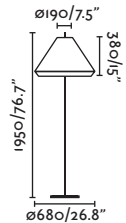

Saigon out 1950 W70

71569-07 ●● Dark Grey/Gris Oscuro + Brown/Marrón 650,35€

Material Body Aluminium/Aluminio
Diff Opal PEMD/PEMD Opal
Shade Synthetic wicker/Mimbre sintético

Light Source 1 E27 max. 15W
Bulb incl. No
Recom. Bulb 17463
Class II
IP 44
Cable 2 MT

Suspended
558

Portable
564

Spike
532