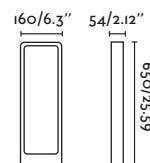

Das 650

75520

● Dark Grey/Gris Oscuro 182,25€

Material Body Aluminium/Aluminio
Diff Transparent Glass/Cristal Transparente

Light Source COB LED 8W 3000K 480lm

CRI >80

Class I

Voltage (V/Hz) 100V-240V/50-60Hz

IP 54

IK 06

Beam angle 180°

Driver ✔