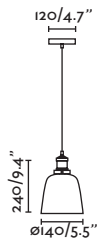

Art

64137
65134

- Old Gold/Oro Viejo **41,50€**
- Black/Negro **41,50€**

Material Body Steel/Acero
Light Source 1 E27 max. 15W
Bulb incl. No
Recom. Bulb 17425
Class I
IP 20
Cable 1.5 MT

Liz

65080

- Old Gold/Oro Viejo **80,25€**

Material Body Steel+Glass/Acero+Cristal
Diff Transparent/Transparente
Shade Glass/Cristal

Light Source 1 E27 max. 15W
Bulb incl. No
Recom. Bulb 17428
Class I
IP 20
Cable 1.3 MT

Clara

64128

- Matt Black/Negro Mate + Transparent/Transparente **136,80€**

Material Body Steel/Acero
Shade Glass/Cristal

Light Source 1 E27 max. 15W
Bulb incl. No
Recom. Bulb 17428
Class I
IP 20
Cable 2 MT

Halita

65071

- Old Gold/Oro Viejo + Transparent/Transparente **116,10€**

Material Body Steel+Glass/Acero+Cristal
Shade Glass/Cristal

Light Source 1 E27 max. 15W
Bulb incl. No
Recom. Bulb 17428
Class I
IP 20
Cable 1.5 MT