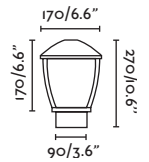

Wilma 270

74997

● Dark Grey/Gris Oscuro 91,90€

Material Body Aluminium/Aluminio
Diff Opal PC/PC Opal

Light Source 1 E27 max. 15W

Bulb incl. No

Recom. Bulb 17463

Class I

IP 44