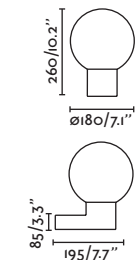

Moon by Faro Lab
74432A-01 ● Dark Grey/Gris Oscuro **97,00€**

Material Body Aluminium/Aluminio
Diff Opal PMMA/PMMA Opal

Light Source 1 E27 max. 15W

Bulb incl. No

Recom. Bulb 17437

Class I

IP 44

Bollard
482

Post
480

Suspended
570