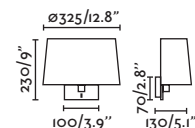

IP

20

Volta reader

20023

● ● Satin Nickel/Níquel Satinado + White/Blanco **148,10€**

20024

● ● Satin Nickel/Níquel Satinado + Black/Negro **148,10€**

Material

Body Steel/Acero

Shade Textile/Textil

Light Source

1 E27 max. 15W

Bulb incl.

No

Recom. Bulb

17463

Reader

3W, 3000K, 200lm

Class

I

Voltage (V/Hz)

100V-240V/50-60Hz

IP

20

Driver ☒

Table&Floor
136