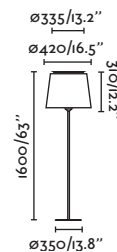

Savoy floor

- 20306-85 Matt White/Blanco Mate + White/Blanco **318,45€**
- 20307-86 Matt Black/Negro Mate + Black/Negro **318,45€**
- 20307-87 Matt Black/Negro Mate + Green/Verde **318,45€**

Material Body Steel/Acero
Diff White Steel/Acero Blanco
Shade Textile/Textil

Light Source 1 E27 max. 15W

Bulb incl. No

Recom. Bulb 17464

Class II

IP 20

Cable 2 MT