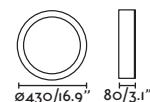

Cocotte 550 by Jordi Llopis

- 64182 Shiny White/Blanco Brillo **280,40€**
- 64183 Shiny Black/Negro Brillo **280,40€**

Material Body Aluminium/Aluminio
Diff Opal PMMA/PMMA Opal

Light Source SMD LED 36W 3000K 1700lm

CRI >80

Class I

Voltage (V/Hz) 100V-240V/50-60Hz

IP 20

Driver