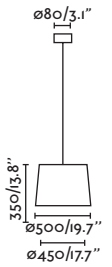

Samba by Faro Lab

- 64315-44 ●● Matt Black/Negro Mate + Beige 271,30€
- 64315-45 ●● Matt Black/Negro Mate + Yellow/Amarillo 271,30€
- 64315-46 ●● Matt Black/Negro Mate + Green/Verde 271,30€

Material Body Steel/Acero
Diff Papyrus/Papiro
Shade Textile/Textil

Light Source 1 E27 max. 15W
Bulb incl. No
Recom. Bulb 17463
Class II
IP 20
Cable 1.7 MT

Samba displaced canopy by Faro Lab

- 64314-44 ●● Matt Black/Negro Mate + Beige 270,90€
- 64314-45 ●● Matt Black/Negro Mate + Yellow/Amarillo 270,90€
- 64314-46 ●● Matt Black/Negro Mate + Green/Verde 270,90€

Material Body Steel/Acero
Diff Papyrus/Papiro
Shade Textile/Textil

Light Source 1 E27 max. 15W
Bulb incl. No
Recom. Bulb 17463
Class II
IP 20
Cable 1.5 MT

Conga by Faro Lab

- 64315-54 ●● Matt Black/Negro Mate + White/Blanco 174,00€
- 64315-55 ●● Matt Black/Negro Mate + Beige 174,00€
- 64315-56 ●● Matt Black/Negro Mate + Black/Negro 174,00€

Material Body Steel/Acero
Diff Papyrus/Papiro
Shade Textile/Textil

Light Source 1 E27 max. 15W
Bulb incl. No
Recom. Bulb 17463
Class II
IP 20
Cable 1.7 MT

Conga displaced canopy by Faro Lab

- 64314-54 ●● Matt Black/Negro Mate + White/Blanco 173,60€
- 64314-55 ●● Matt Black/Negro Mate + Beige 173,60€
- 64314-56 ●● Matt Black/Negro Mate + Black/Negro 173,60€

Material Body Steel/Acero
Diff Papyrus/Papiro
Shade Textile/Textil

Light Source 1 E27 max. 15W
Bulb incl. No
Recom. Bulb 17463
Class II
IP 20
Cable 1.5 MT