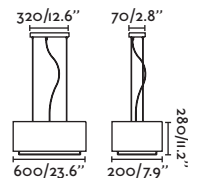

Savoy by Isaac Piñeiro
20308-89 ●● White/Blanco + White/Blanco **164,65€**
20309-90 ●● Black/Negro + Black/Negro **164,65€**
20309-91 ●● Black/Negro + Green/Verde **164,65€**

Material Body Steel/Acero
Diff Opal PMMA/PMMA Opal
Shade Textile/Textil

Light Source 1 E27 max. 15W
Bulb incl. No
Recom. Bulb 17464
Class II
IP 20
Cable 0.8

Table&Floor 118
Wall 286

Vesper 400 by Nahrang
29988 ●● Matt White/Blanco Mate + Beige **269,40€**

Material Body Steel/Acero
Diff Opal PC/PC Opal
Shade Textile/Textil

Light Source 3 E27 max. 15W
Bulb incl. No
Recom. Bulb 17463
Class I
IP 20
Cable 2 MT

Table&Floor 124
Wall 316

Vesper 600 by Nahrang
29986 ●● Matt White/Blanco Mate + Beige **249,00€**
29987 ●● Brown/Marrón + Beige **249,00€**

Material Body Steel/Acero
Diff Opal PC/PC Opal
Shade Textile/Textil

Light Source 2 E27 max. 15W
Bulb incl. No
Recom. Bulb 17463
Class I
IP 20
Cable 2 MT