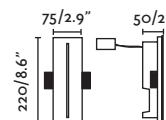

*Drivers info pag. 818-819

Plas SQ

63283 ● Matt White/Blanco Mate 67,30€

Material Body Plaster/Yeso
Light Source HIGH POWER LED 1W 3000K 112lm
CRI >80
Recom. Driver 98310103
Class III
Voltage (V/Hz) /50-60Hz
IP 20
Cut out 155x110
Driver ☒

*Drivers info pag. 818-819

Plas RCT

63490 ● White/Blanco 73,95€

Material Body Plaster/Yeso
Light Source HIGH POWER LED 1W 2700K 200lm
CRI >80
Driver incl. Yes
Recom. Driver 98310103
Class II
Voltage (V/Hz) 100V-240V/50-60Hz
Cut out 248x113
Driver ●

*Drivers info pag. 818-819

Plas oval

63281 ● Matt White/Blanco Mate 55,50€

Material Body Plaster/Yeso
Light Source HIGH POWER LED 1W 3000K 112lm
CRI >80
Recom. Driver 98310103
Class III
Voltage (V/Hz) /50-60Hz
IP 20
Cut out 175x110
Driver ☒

*Drivers info pag. 818-819

Plas linear

63282 ● Matt White/Blanco Mate 67,30€

Material Body Plaster/Yeso
Light Source HIGH POWER LED 1W 3000K 112lm
CRI >80
Recom. Driver 98310103
Class III
Voltage (V/Hz) /50-60Hz
IP 20
Cut out 231x85
Driver ☒