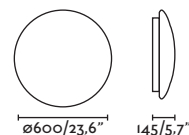

### Mega

63410 ● Matt White/Blanco Mate 414,30€

**Material** Body Aluminium/Aluminio  
Diff Opal PMMA/PMMA Opal  
**Light Source** SMD LED 52W 2700K 3600lm  
**CRI** >80  
**Class** I  
**Voltage (V/Hz)** 220V-240V/50-60Hz  
**IP** 20