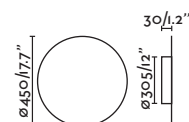

Board 450

01041

● Blackboard/Pizarra 189,20€

Material Body Steel/Acero
Diff Opal PMMA/PMMA Opal

Light Source SMD LED 10W 2700K 750lm

CRI >80

Class I

Voltage (V/Hz) 100V-240V/50-60Hz

IP 20

Driver ✓