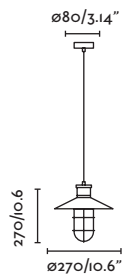

Marina

60004

● Matt Black/Negro Mate 64,95€

Material Body Steel/Acero
Diff Transparent Glass/Cristal Transparente
Light Source 1 E27 max. 15W
Bulb incl. No
Recom. Bulb 17428
Class II
IP 20
Cable 1.5 MT

Wall 363