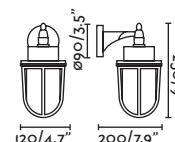

Nahir

70992 Brass/Latón 155,65€

Material Body Brass/Latón
Diff Transparent Glass/Cristal Transparente

Light Source 1 E27 max. 15W

Bulb incl. No

Recom. Bulb 17463

Class I

IP 44

SEA SIDE SUITABLE