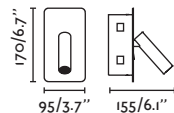

Suau USB

- 62116 Matt Black/Negro Mate **113,10€**
- 62117 Matt White/Blanco Mate **113,10€**

Material Body Aluminium+Steel/Aluminio+Acero
Light Source HIGH POWER LED 3W 3000K 140lm
CRI >80
Class I
Voltage (V/Hz) 100V-240V/50-60Hz
IP 20
Beam angle 30°

Driver