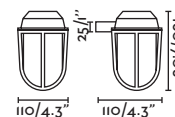

Borda

70997 Brass/Latón 108,65€

Material Body Brass/Latón
Diff Transparent Glass/Cristal Transparente

Light Source 1 E27 max. 15W

Bulb incl. No

Recom. Bulb 17463

Class I

IP 44

SEA SIDE SUITABLE