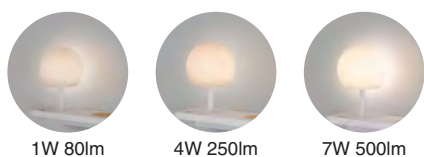

Niko Glass

01007A ●● Matt White/Blanco Mate + Wood/Madera 215,40€

Material Diff Opal Glass/Cristal Opal

Niko PC

01025A ●● Matt White/Blanco Mate + Wood/Madera 215,40€

Material Body Aluminium+Wood/Aluminio+Madera

Diff Opal PC/PC Opal

Light Source SMD LED 7W 3000K 500lm

Dimmable W 1w 80lm / 4w 250lm / 7w 500lm

CRI >80

Class II

Voltage (V/Hz) 100V-240V/50-60Hz

IP 20