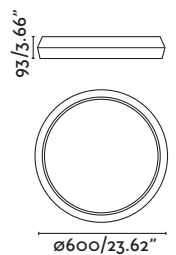

Shoku 600

- 64281   White/Blanco + White/Blanco **461,35€**
- 64282   Black/Negro + Black/Negro **461,35€**

Material Body Aluminium/Aluminio
Diff Opal White PMMA/PMMA Blanco Opal

Light Source 40W 2700K

CRI >90

Class II

Voltage (V/Hz) 220V-240V/50-60Hz

IP 20