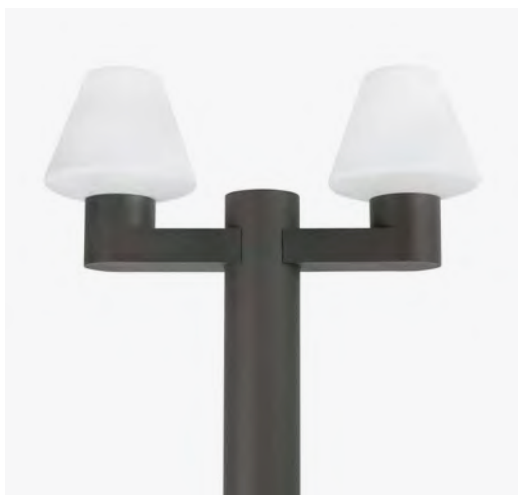

Mistu 2L by Faro Lab

74435F2-02 ● Dark Grey/Gris Oscuro 471,15€

Material Body Aluminium/Aluminio
Diff Opal PMMA/PMMA Opal

Light Source 2 E27 max. 15W

Bulb incl. No

Recom. Bulb 17437

Class I

IP 44

Bollard
484

Post
482

Suspended
570

Wall
594