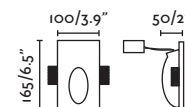

*Drivers info pag. 818-819

Plas linear

63282 ● Matt White/Blanco Mate 67,30€

Material Body Plaster/Yeso
Light Source HIGH POWER LED 1W 3000K 112lm
CRI >80
Recom. Driver 98310103
Class III
Voltage (V/Hz) /50-60Hz
IP 20
Cut out 231x85
Driver ☒