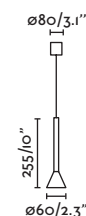

Danka

64223 Satin Gold/Oro Satinado + Matt Black/Negro Mate 91,70€

Material Body Steel+Aluminium/Acero+Aluminio
Diff Transparent PMMA/PMMA Transparente

Light Source COB LED 6W 3000K 530lm

CRI >80

Class II

Voltage (V/Hz) 100V-240V/50-60Hz

IP 20

Beam angle 60°

Cable 3 MT

Driver