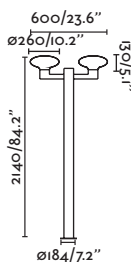

Blubs 2L by Estudi Ribaudí

74435F2-03 ● Dark Grey/Gris Oscuro 511,95€

Material Body Aluminium/Aluminio
Diff Opal PMMA/PMMA Opal

Light Source 2 E27 max. 15W

Bulb incl. No

Recom. Bulb 17437

Class I

IP 44

Bollard
484

Post
482

Suspended
570

Wall
594