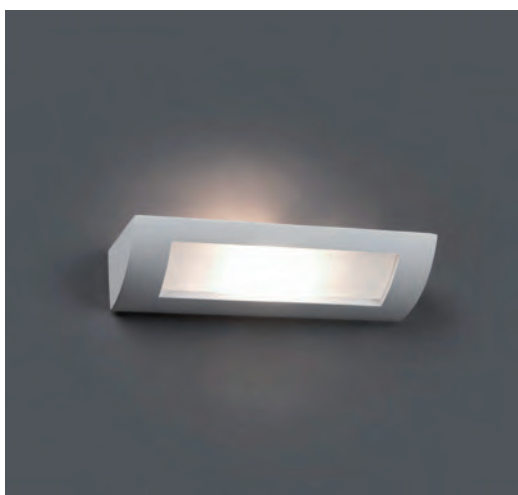

Cheras 4

63175

● Matt White/Blanco Mate 88,95€

Material	Body Plaster/Yeso
Light Source	1 R7S 78mm max. 8W
Bulb incl.	No
Recom. Bulb	17499
Class	I
IP	20