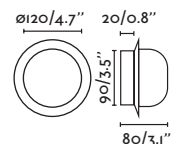

May

- 40095 White/Blanco 90,95€
- 40096 Black/Negro 90,95€
- 40097 Blue/Azul 90,95€
- 40098 Coral 90,95€
- 40099 Green/Verde 90,95€

Material Body Steel/Acero
Diff Opal White Glass/Cristal Blanco Opal
Light Source COB LED 4W 2700K 300lm
Class II
Voltage (V/Hz) 100V-240V/50-60Hz
IP 44
Driver ☒