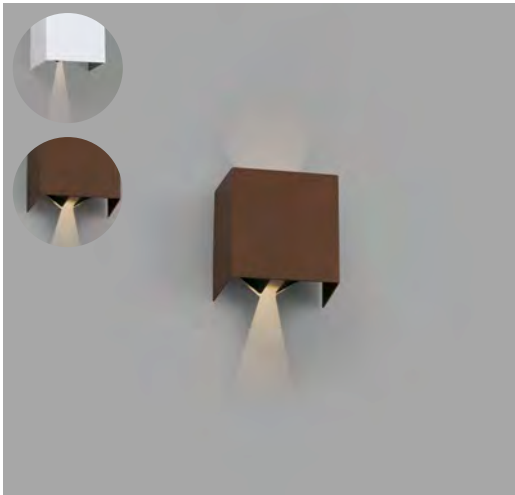

Olan

70269

70270

70637

- Matt White/Blanco Mate **118,75€**
- Rust Brown/Marrón Oxido **118,75€**
- Dark Grey/Gris Oscuro **118,75€**

Material

Body Aluminium/Aluminio

Diff Transparent Glass/Cristal Transparente

Light Source

COB LED 6W 3000K 200lm

CRI

>80

Class

I

Voltage (V/Hz)

220V-240V/50-60Hz

IP

65

IK

06

Driver ☒