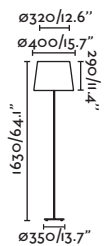

Sweet floor

29958 ●● Matt White/Blanco Mate + White/Blanco 313,35€

Material Body Steel/Acero
Diff White Textile/Textil Blanco
Shade Textile/Textil

Light Source 1 E27 max. 15W
Bulb incl. No
Recom. Bulb 17464
Class II
IP 20
Cable 1.7 MT

Wall
320