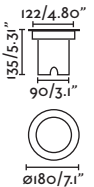

Cut out

ø165

SEA SIDE SUITABLE

25°

Driver