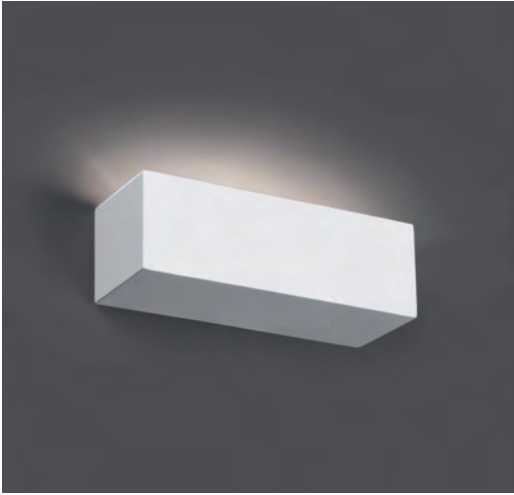

Eaco 1

63176

● Matt White/Blanco Mate **60,10€**

Material	Body Plaster/Yeso
Light Source	1 G9 max. 6W
Bulb incl.	No
Recom. Bulb	17466
Class	I
IP	20