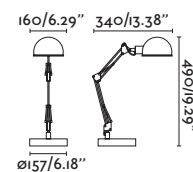

Banker

68334

● Old Gold/Oro Viejo + Green/Verde 122,60€

Material Body Steel/Acero

Diff Glass/Cristal

Light Source 1 E27 max. 15W

Bulb incl. No

Recom. Bulb 17463

Class II

IP 20

Cable 1.9 MT

Gru

51916

● Matt White/Blanco Mate 42,75€

51917

● Matt Black/Negro Mate 42,75€

Material Body Steel/Acero

Light Source 1 E27 max. 15W

Bulb incl. No

Recom. Bulb 17463

Class II

IP 20

Cable 1.7 MT

Baobab

51908

● Matt White/Blanco Mate 40,70€

51909

● Matt Black/Negro Mate 40,70€

51910

● Grey/Gris 40,70€

Material Body Steel/Acero

Light Source 1 E14 max. 8W

Bulb incl. No

Recom. Bulb 17461

Class II

IP 20

Cable 1.7 MT