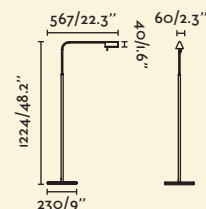

Academy floor

28205 Matt White/Blanco Mate 208,20€

28204 Shiny Chrome/Cromo Brillo 240,80€

Material Body Aluminium+Steel/Aluminio+Acero

Diff Opal PMMA/PMMA Opal

Light Source SMD LED 6W 3000K 550lm

CRI >80

Class II

Voltage (V/Hz) 100V-240V/50-60Hz

IP 20

Cable 2 MT