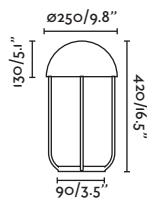

Jellyfish table

24522 ●● Matt Black/Negro Mate + Matt Gold/Oro Mate 193,70€

Material	Body Steel/Acero Diff Opal PMMA/PMMA Opal
Light Source	SMD LED 6W 3000K 500lm
CRI	>80
Class	II
Voltage (V/Hz)	220V-240V/50-60Hz
IP	20
Cable	1.8 MT