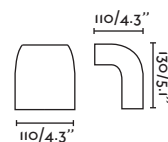

Klamp 1L by Àlex & Manel Llusçà
74407 ● Dark Grey/Gris Oscuro **56,50€**

Material Body Aluminium/Aluminio
Diff Transparent Glass/Cristal Transparente

Light Source 1 GU10 max. 8W
Bulb incl. No
Recom. Bulb 97685327
Class I
IP 44