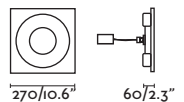

Navi

63481

● White/Blanco 217,95€

Material	Body Plaster/Yeso
Light Source	SMD LED 10W 3000K 630lm
CRI	>80
Class	II
Voltage (V/Hz)	100V-240V/50-60Hz
Cut out	273x273
	Driver ✓