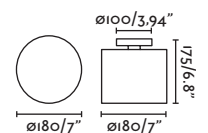

Haru

64206

64207

● Matt White/Blanco Mate 55,90€

● Matt Black/Negro Mate 55,90€

Material

Body Aluminium/Aluminio

Diff Opal PMMA/PMMA Opal

Light Source

SMD LED 6W 3000K 350lm

CRI

>80

Class

II

Voltage (V/Hz)

100V-240V/50-60Hz

IP

20

Beam angle

120°

Driver

Natsu

64204

64205

● Matt White/Blanco Mate 156,65€

● Matt Black/Negro Mate 156,65€

Material

Body Aluminium/Aluminio

Diff Opal PMMA/PMMA Opal

Light Source

SMD LED 30W 3000K 1500lm

CRI

>80

Class

II

Voltage (V/Hz)

100V-240V/50-60Hz

IP

20

Beam angle

120°

Driver

Pote

63124

63125

● Matt White/Blanco Mate 62,30€

● Matt Black/Negro Mate 62,30€

Material

Body Aluminium/Aluminio

Light Source

1 E27 max. 15W

Bulb incl.

No

Recom. Bulb

17463

Class

I

IP

20

Janet

65137

● White/Blanco + Satin Gold/Oro Satinado 49,45€

Material

Body Steel/Acero

Light Source

1 E27 max. 15W

Bulb incl.

No

Recom. Bulb

17462

Class

I

IP

20