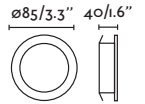

Nais Orientable

1. 02111001 ● White/Blanco 53,35€
   02111002 ● Black/Negro 53,35€

Material Body Aluminium+Steel/Aluminio+Acero
Diff Transparent PMMA/PMMA Transparente

Light Source COB LED 7W 2700K 625lm

CRI >=90

Recom. Driver 98310620

Class III

IP 23

Beam angle 36°

Cut out ø76

15° Driver

*Drivers info pag. 818-819

Nais

1. 02121001 ● White/Blanco 50,00€
   02121002 ● Black/Negro 50,00€

Material Body Aluminium+Steel/Aluminio+Acero
Diff Transparent PMMA/PMMA Transparente

Light Source COB LED 7W 2700K 625lm

CRI >=90

Class III

IP 23

Beam angle 36°

Cut out ø60

Driver

*Drivers info pag. 818-819

Koi

1. 42921 ● Matt White/Blanco Mate 34,20€

Material Body PC
Diff Opal PC/PC Opal

Light Source SMD LED 6W 3000K 400lm

CRI >80

Class II

Voltage (V/Hz) 100V-240V/50-60Hz

IP 20

Cut out ø72

15° Driver