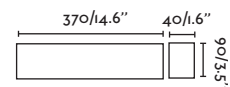

Oslo

63284

● Matt White/Blanco Mate **46,70€**

Material

Body Plaster/Yeso

Light Source

1 G9 max. 6W

Bulb incl.

No

Recom. Bulb

17466

Class

I

IP

20