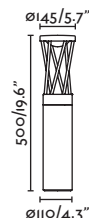

Shelby 330 by Conillas
75537 ● Dark Grey/Gris Oscuro **191,85€**

Material Body Aluminium/Aluminio
Diff Transparent PC/PC Transparente

Light Source SMD LED 10W 3000K 600lm

CRI >80

Class I

Voltage (V/Hz) 100V-240V/50-60Hz

IP 65

Driver ✓