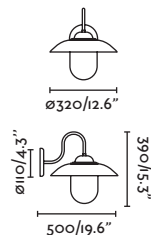

Loa

62809

●● Matt Black/Negro Mate + Matt Black/Negro Mate **108,95€**

Material

Body Steel/Acero

Shade Steel/Acero

Light Source

1 E27 max. 15W

Bulb incl.

No

Recom. Bulb

17463

Class

I

IP

20

Hudson

62810

● Shiny Black/Negro Brilllo **140,65€**

Material

Body Steel/Acero

Diff Transparent Glass/Cristal Transparente

Light Source

1 E27 max. 15W

Bulb incl.

No

Recom. Bulb

17463

Class

I

IP

20

Marina

60005

● Matt Black/Negro Mate **86,10€**

Material

Body Steel/Acero

Diff Transparent Glass/Cristal Transparente

Light Source

1 E27 max. 15W

Bulb incl.

No

Recom. Bulb

17428

Class

II

IP

20