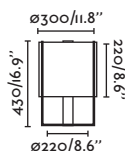

Drum by Nahtrang

Drum table

- 24020-31 Matt Black/Negro Mate + Beige **214,40€**
- 24020-32 Matt Black/Negro Mate + Grey/Gris **214,40€**

Material Body Steel/Acero
Diff Opal PC/PC Opal
Shade Textile/Textil

Light Source 1 E27 max. 15W

Bulb incl. No

Recom. Bulb 17463

Class II

IP 20

Cable 1.8 MT

Drum floor

- 24023-33 Matt Black/Negro Mate + Beige **396,60€**
- 24023-34 Matt Black/Negro Mate + Grey/Gris **396,60€**

Material Body Steel/Acero
Diff Opal PC/PC Opal
Shade Textile/Textil

Light Source 1 E27 max. 15W

Bulb incl. No

Recom. Bulb 17464

Class II

IP 20

Cable 2.1 MT