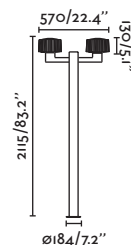

Muffin 2L by Àlex & Manel Llusçà

74435F2-04 ● Dark Grey/Gris Oscuro 495,80€

Material Body Aluminium/Aluminio
Diff Opal PMMA/PMMA Opal

Light Source 2 E27 max. 15W

Bulb incl. No

Recom. Bulb 17437

Class I

IP 44

Bollard
484

Post
482

Suspended
570

Wall
594