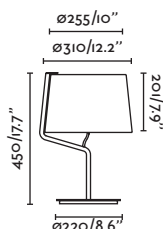

Berni table

1. 29332 ●● Matt White/Blanco Mate + White/Blanco 210,30€
   29333 ●● Matt Black/Negro Mate + Black/Negro 210,30€

Material Body Steel/Acero
Diff White Steel/Acero Blanco
Shade Textile/Textil

Light Source 1 E27 max. 15W

Bulb incl. No

Recom. Bulb 17463

Class II

IP 20

Cable 1.5 MT