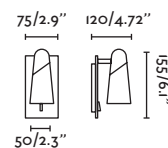

Lao by Nahtrang

Lao

29039

●● Matt Black/Negro Mate + Shiny Black/Negro Brillo **47,95€**

29040

●● Matt White/Blanco Mate + Shiny White/Blanco Brillo **47,95€**

Material

Body Aluminium+ABS/Aluminio+ABS

Diff Opal PMMA/PMMA Opal

Light Source

SMD LED 4W 3000K 400lm

CRI

>80

Class

I

Voltage (V/Hz)

220V-240V/50-60Hz

IP

20

Lao 2L

29042

●● Matt White/Blanco Mate + Shiny White/Blanco Brillo **90,25€**

Material

Body Aluminium+ABS/Aluminio+ABS

Diff Opal PMMA/PMMA Opal

Light Source

SMD LED 9W 3000K 400lm

CRI

>80

Class

I

Voltage (V/Hz)

220V-240V/50-60Hz

IP

20

Lao 3L

29043

●● Matt Black/Negro Mate + Shiny Black/Negro Brillo **124,45€**

29044

●● Matt White/Blanco Mate + Shiny White/Blanco Brillo **124,45€**

Material

Body Aluminium+ABS/Aluminio+ABS

Diff Opal PMMA/PMMA Opal

Light Source

SMD LED 13W 3000K 400lm

CRI

>80

Class

I

Voltage (V/Hz)

220V-240V/50-60Hz

IP

20