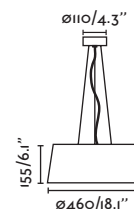

Cable

1.3 MT

Driver ✓