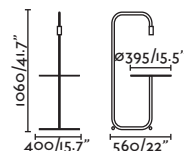

Guest

01046

● Matt Black/Negro Mate 338,25€

Material	Body Steel/Acero
Light Source	1 E27 max. 15W
Bulb incl.	No
Recom. Bulb	17429
Class	II
IP	20
Cable	1.8 MT