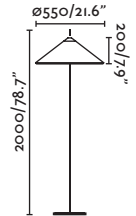

Saigon out 2000 R55

71569-01 ●● Dark Grey/Gris Oscuro + White/Blanco 421,15€

Material Body Aluminium/Aluminio
Diff Opal PEMD/PEMD Opal
Shade PEMD

Light Source 1 E27 max. 15W
Bulb incl. No
Recom. Bulb 17463
Class II
IP 44
Cable 2 MT