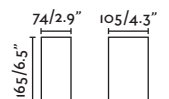

Lacre

70802

● Dark Grey/Gris Oscuro **72,00€**

Material

Body Aluminium/Aluminio

Diff Transparent Glass/Cristal Transparente

Light Source

1 E27 max. 15W

Bulb incl.

No

Recom. Bulb

17463

Class

I

IP

54

Log

70264

● Dark Grey/Gris Oscuro **113,40€**

Material

Body Aluminium/Aluminio

Diff Opal PC/PC Opal

Light Source

SMD LED 9W 3000K 600lm

CRI

>80

Class

I

Voltage (V/Hz)

220V-240V/50-60Hz

IP

54

Driver ✓

Blind

70267

● Matt White/Blanco Mate **122,90€**

70268

● Rust Brown/Marrón Oxido **122,90€**

70634

● Dark Grey/Gris Oscuro **122,90€**

Material

Body Aluminium/Aluminio

Diff Transparent Glass/Cristal Transparente

Light Source

COB LED 6W 3000K 180lm

CRI

>80

Class

I

Voltage (V/Hz)

220V-240V/50-60Hz

IP

65

Driver ✓