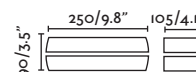

Dragma by Àlex & Manel Llusçà

71362L ● Dark Grey/Gris Oscuro 140,55€

Material Body Aluminium/Aluminio
Diff Opal Glass/Cristal Opal

Light Source SMD LED 15W 3000K 500lm

CRI >80

Class I

Voltage (V/Hz) 100V-240V/50-60Hz

IP 65

Driver ✓