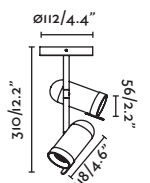

Link by Estudi Ribaudí

- 29877 Matt White/Blanco Mate **71,70€**
- 29878 Matt Black/Negro Mate **71,70€**

Material **Body** Steel/Acero
Light Source 1 GU10 max. 8W
Bulb incl. No
Recom. Bulb 97685327
Class I
IP 20

Spot
404

Track
436

Table&Floor
102

Wall
404

Orleans by Nahtrang

- 43529 Matt White/Blanco Mate **48,25€**
- 43531 Shiny Chrome/Cromo Brillo **50,50€**

Material **Body** Steel/Acero
Light Source 1 GU10 max. 8W
Bulb incl. No
Recom. Bulb 97685327
Class I
IP 20

Orleans 2L by Nahtrang

- 43533 Matt Black/Negro Mate **80,60€**
- 43534 Shiny Chrome/Cromo Brillo **86,20€**

Material **Body** Steel/Acero
Light Source 2 GU10 max. 8W
Bulb incl. No
Recom. Bulb 97685327
Class I
IP 20

Spot
402

Track
436