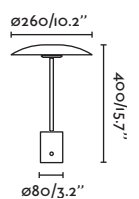

Hoshi by Xjer Studio

Hoshi

28387

●● Satin Gold/Oro Satinado + Matt Black/Negro Mate **297,75€**

28388

●● Black/Negro + Copper/Cobre **297,75€**

Material

Body Steel/Acero

Diff Opal PC/PC Opal

Light Source

SMD LED 12W 3000K 930lm

CRI

>80

Class

II

Voltage (V/Hz)

100V-240V/50-60Hz

IP

20

Cable

2 MT