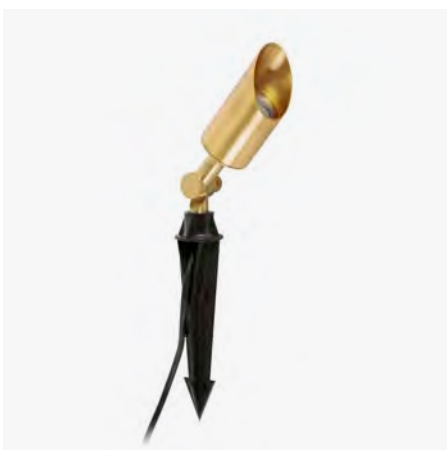

Andy

71613 ● Satin Gold/Oro Satinado 91,70€

Material Body Steel/Acero
Diff Transparent PC/PC Transparente

Light Source 1 GU10 max. 5W

Bulb incl. No

Recom. Bulb 97685327

Class I

IP 65

Cable 2 MT