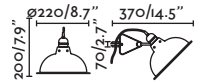

Lena clip

52059

52061

● Matt White/Blanco Mate 51,50€

● Matt Black/Negro Mate 51,50€

Material Body PC+Aluminium+Silicone/PC+Aluminio+Silicona
Light Source SMD LED 3W 4000K 300lm
CRI >80
Class II
Voltage (V/Hz) 100V-240V/50-60Hz
IP 20
Beam angle 30°
Cable 1.8 MT

360° 360° Driver ✓