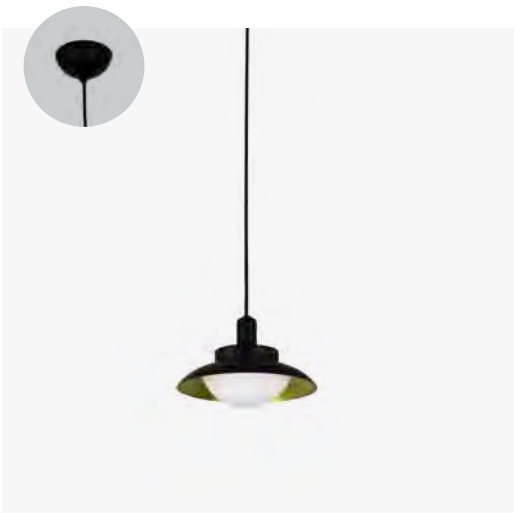

Side by Àlex & Manel Lluscà

Side 200

62138

●● Matt Black/Negro Mate + Satin Gold/Oro Satinado 73,65€

62139

●● Matt Black/Negro Mate + Satin Copper/Cobre Satinado 73,65€

Material

Body Steel/Acero

Diff Opal Glass/Cristal Opal

Light Source

1 G9 max. 6W

Bulb incl.

No

Recom. Bulb

17443

Class

II

IP

20

Cable

1.5 MT