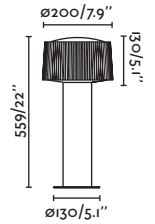

Muffin 559 by Àlex & Manel Llusçà
74434B-04 ● Dark Grey/Gris Oscuro 120,45€

Material Body Aluminium/Aluminio
Diff Opal PMMA/PMMA Opal

Light Source 1 E27 max. 15W

Bulb incl. No

Recom. Bulb 17437

Class I

IP 44