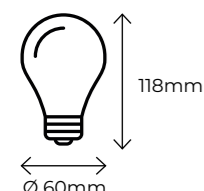

Standard

RGB + TW

Equivalencia 9W ▶ 55W

Vida útil LED 20.000h

Regulación Regulable

Conectividad Bluetooth®

W	Flux	K	Ref.	PVR €
9	720Lm	2700K-6500K	988581	26,57

Globe