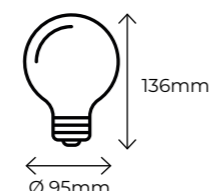

Equivalencia 13W ▶ 77W

Vida útil LED 20.000h

Regulación Regulable Regulable

Conectividad Bluetooth®

W	Flux	K	Ref.	PVR €
13	1100Lm	2700K-6500K	988598	43,47