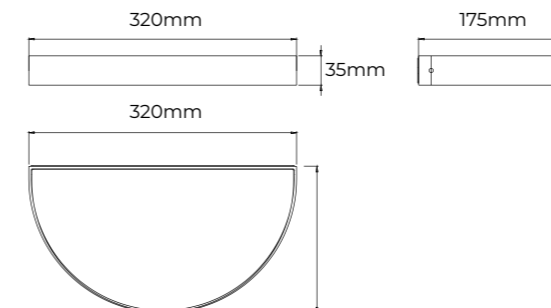

Vida útil LED 35.000h

Material Aluminio + Cristal

Acabados Plata + Antracita (P) (A)

Regulación No regulable

	W	Flux	K	Ref.	PVR €
(A)	15	2000Lm	3000K	3830.679	185,51
(A)	15	2100Lm	4000K	3830.669	185,51
(P)	15	2100Lm	4000K	3830.664	185,51