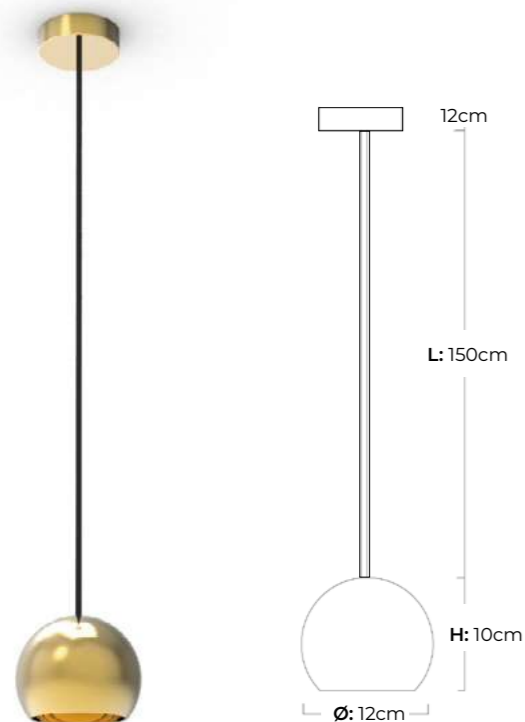

Tallin

COLGANTE

Potencia máx. 60W

Material Acero + cable téxtil

Acabados ☐ Blanco **Ref. 997620**
103,64 €

Acabados ☒ Negro **Ref. 997637**
103,64 €

Acabados ☒ Oro **Ref. 997644**
103,64 €

Otros modelos disponibles fuera de catálogo

*Suspensión medidas especiales consultar