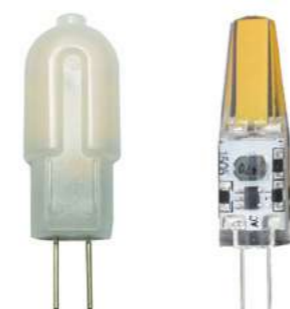

G4

Equivalencia 1,2W ▶ 12W 2W ▶ 20W

Vida útil LED 15.000h

Regulación No regulable

MATE

W	Flux	K	Ø	L	Ref.	PVR €
1,2	100Lm	3000K	12	37	987232	4,20

COB

W	Flux	K	Ø	L	Ref.	PVR €
2	200Lm	3000K	12	37	985955	7,10