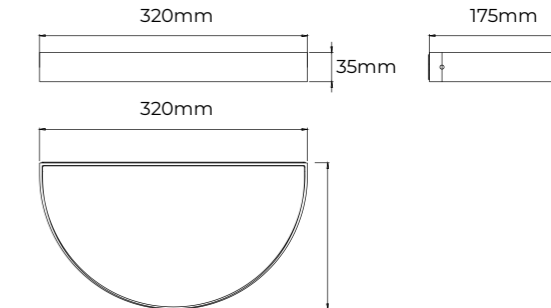

Vida útil LED 35.000h

Material Aluminio + Cristal

Acabados Antracita (A)

Regulación No regulable

	W	Flux	K	Ref.	PVR €
(A)	15	2000Lm	3000K	3832.679	200,00
(A)	15	2100Lm	4000K	3832.669	200,00