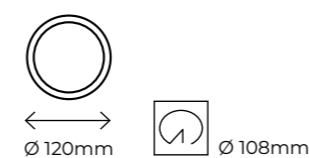

Vida útil LED 20.000h

Regulación Regulable Regulable

Conectividad Bluetooth®

W	Flux	K	Ref.	PVR €
6	380Lm	2700K-6500K	988628	31,40