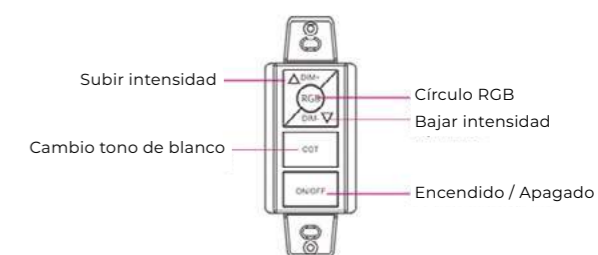

Vida útil LED 20.000h

Regulación Regulable Regulable

Conectividad Bluetooth®

W	Flux	K	Ref.	PVR €
6	380Lm	2700K-6500K	988628	31,40

Mando Bluetooth

SMART BLUETOOTH

Ref. 988567 26,22 €

hispania
HOMES