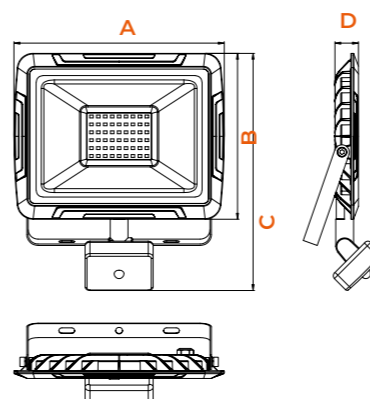

Vida útil LED 20.000h SMD LED ⓘ

Material Aluminio + cristal

Regulación No regulable ⓘ

Acabados Negro ●