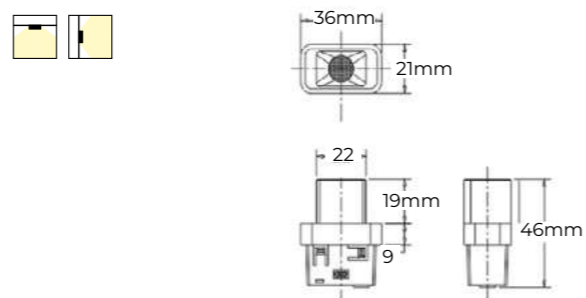

Material: Aluminio + Policarbonato

Fuente de luz: CITIZEN COB LED 40.000h - L80B10

Acabados: Negro

W	Flux	K	A°	Ref.	PVR €
2	160Lm	3000K	38°	201307	32,20