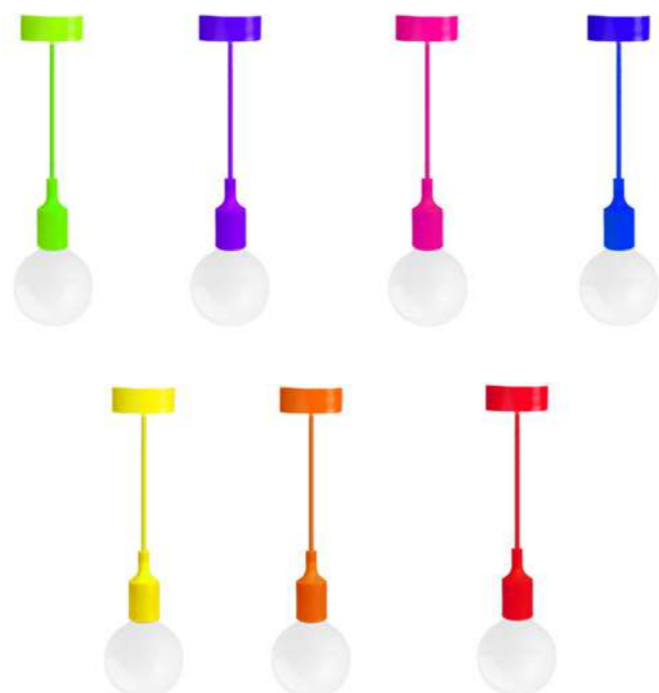

Lisboa

COLGANTE SILICONA

Potencia máx. 60W

Material Silicona

Acabados ● Negro Ref. 989724 **12,71 €**

Acabados ● Verde Ref. 987751 **12,71 €**

Acabados ● Violeta Ref. 987768 **12,71 €**

Acabados ● Rosa Ref. 987775 **12,71 €**

Acabados ● Azul Ref. 987805 **12,71 €**

Acabados ● Amarillo Ref. 987782 **12,71 €**

Acabados ● Naranja Ref. 987799 **12,71 €**

Acabados ● Rojo Ref. 987829 **12,71 €**