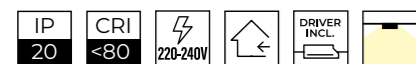

Ref. 995251
Negro **156,20 €**

Intensidad regulable
0% - 100%

Temperatura regulable
2700K - 6500K

Compatible con
Alexa Google Home

Apps disponibles
Smart life Tuya

Descargar en
Google Play App Store

Panel

LED Basic