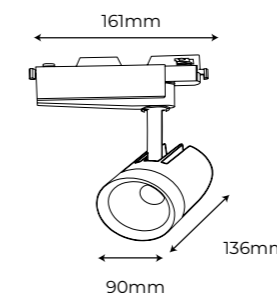

Ref. 995251
Negro **156,20 €**

Intensidad regulable
0% - 100%

Temperatura regulable
2700K - 6500K

Compatible con
Alexa Google Home

Apps disponibles
Smart life Tuya

Descargar en
Google Play App Store

Panel

LED Basic